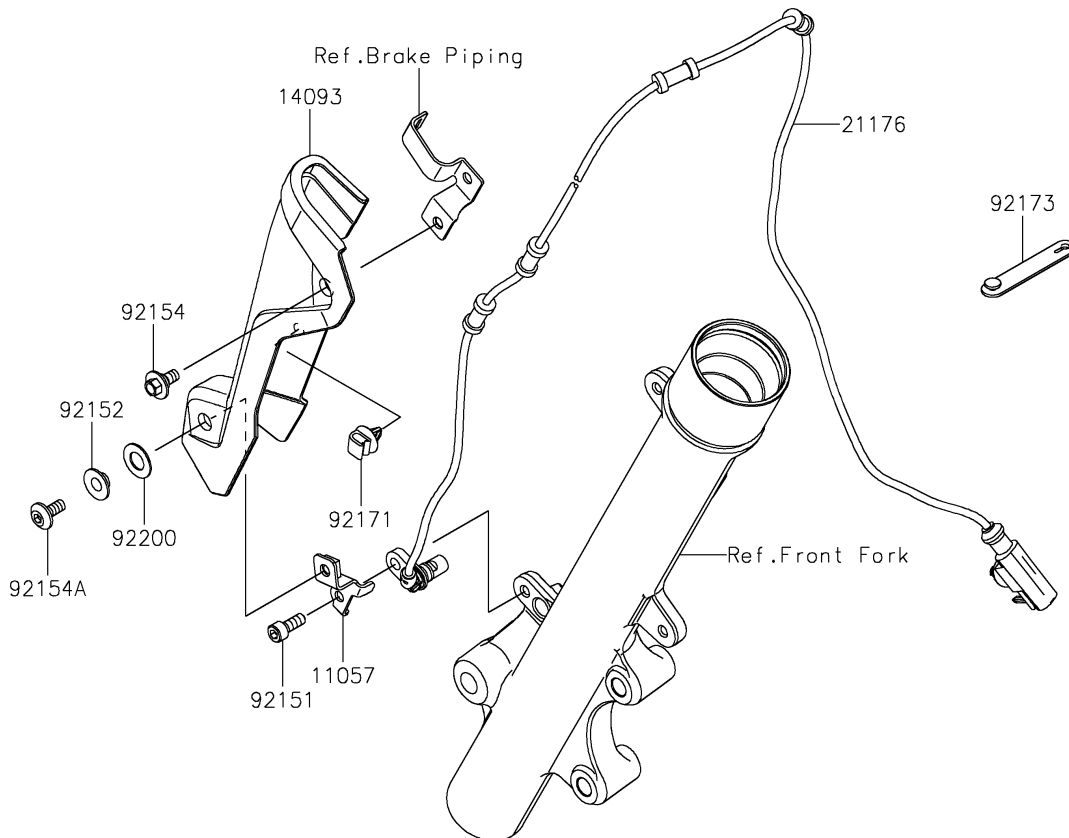

# 2021 KLX® 230 ABS PARTS DIAGRAM

## Front Master Cylinder

## 2021 KLX® 230 ABS PARTS LIST

### Front Master Cylinder

ITEM NAME	PART NUMBER	QUANTITY
BRACKET,ABS SENSOR (Ref # 11057)	11057-4142	1
COVER,ABS SENSOR (Ref # 14093)	14093-0863	1
SENSOR,SPEED,FR (Ref # 21176)	21176-0904	1
SWITCH,BRAKE (Ref # 27010)	27010-0873	1
CYLINDER-ASSY-MASTER,FR (Ref # 43015)	43015-0741	1
PISTON-COMP-BRAKE (Ref # 43020)	43020-0034	1
STOPPER-BRAKE,PISTON (Ref # 43022)	43022-0004	1
CAP-BRAKE (Ref # 43026)	43026-1082	1
PLATE-DIAPHRAGM (Ref # 43027)	43027-1057	1
DIAPHRAGM (Ref # 43028)	43028-1061	1
HOLDER-BRAKE,MASTER CYLINDER (Ref # 43034)	43034-1016	1
LEVER-GRIP,FRONT BRAKE (Ref # 46092)	46092-0044	1
COVER-SEAL,MASTER CYLINDER (Ref # 49016)	49016-1044	1
BOLT,FRONT BRAKE LEVER (Ref # 92001)	92001-1728	1
BOLT,SCREW,4X12 (Ref # 92002)	92002-1323	1
BOLT (Ref # 92002A)	92002-1894	2
SCREW,4MM (Ref # 92009)	92009-1458	2
NUT,FLANGED,6MM,BLACK (Ref # 92015)	92015-1233	1
BOLT (Ref # 92151)	92151-1166	1
COLLAR (Ref # 92152)	92152-0427	1
BOLT,FLANGED,6X9 (Ref # 92154)	92154-0546	1
BOLT,SOCKET,6X14 (Ref # 92154A)	92154-3763	1
CLAMP (Ref # 92171)	92171-0640	1
CLAMP (Ref # 92173)	92173-1526	3
WASHER,10.5X20X1.0 (Ref # 92200)	92200-0870	1