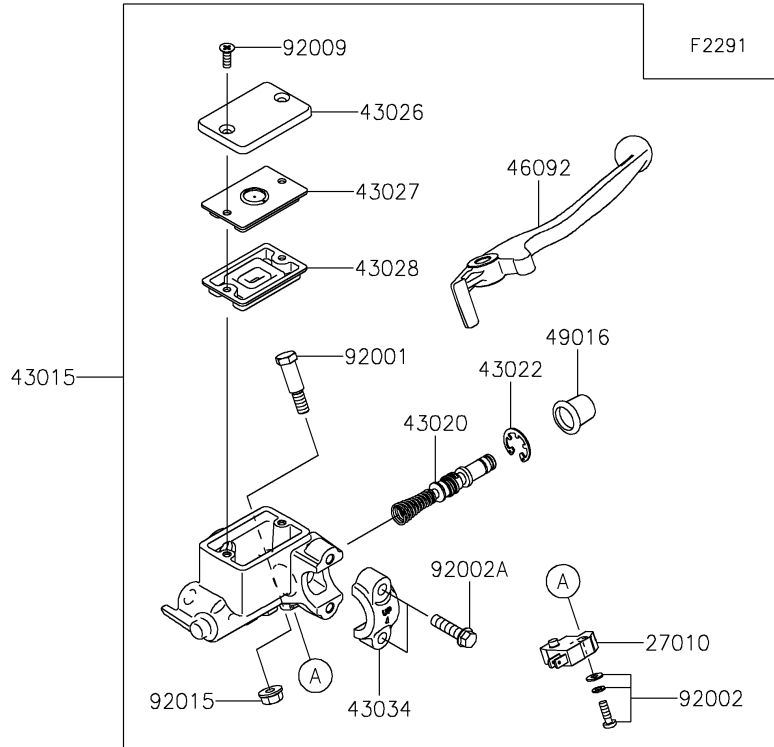

# 2021 KLX® 230 ABS PARTS DIAGRAM

## Front Master Cylinder

## 2021 KLX® 230 ABS PARTS LIST

### Front Master Cylinder

ITEM NAME	PART NUMBER	QUANTITY
BRACKET,ABS SENSOR (Ref # 11057)	11057-4142	1
COVER,ABS SENSOR (Ref # 14093)	14093-0863	1
SENSOR,SPEED,FR (Ref # 21176)	21176-0904	1
SWITCH,BRAKE (Ref # 27010)	27010-0873	1
CYLINDER-ASSY-MASTER,FR (Ref # 43015)	43015-0741	1
PISTON-COMP-BRAKE (Ref # 43020)	43020-0034	1
STOPPER-BRAKE,PISTON (Ref # 43022)	43022-0004	1
CAP-BRAKE (Ref # 43026)	43026-1082	1
PLATE-DIAPHRAGM (Ref # 43027)	43027-1057	1
DIAPHRAGM (Ref # 43028)	43028-1061	1
HOLDER-BRAKE,MASTER CYLINDER (Ref # 43034)	43034-1016	1
LEVER-GRIP,FRONT BRAKE (Ref # 46092)	46092-0044	1
COVER-SEAL,MASTER CYLINDER (Ref # 49016)	49016-1044	1
BOLT,FRONT BRAKE LEVER (Ref # 92001)	92001-1728	1
BOLT,SCREW,4X12 (Ref # 92002)	92002-1323	1
BOLT (Ref # 92002A)	92002-1894	2
SCREW,4MM (Ref # 92009)	92009-1458	2
NUT,FLANGED,6MM,BLACK (Ref # 92015)	92015-1233	1
BOLT (Ref # 92151)	92151-1166	1
COLLAR (Ref # 92152)	92152-0427	1
BOLT,FLANGED,6X9 (Ref # 92154)	92154-0546	1
BOLT,SOCKET,6X14 (Ref # 92154A)	92154-3763	1
CLAMP (Ref # 92171)	92171-0640	1
CLAMP (Ref # 92173)	92173-1526	3
WASHER,10.5X20X1.0 (Ref # 92200)	92200-0870	1