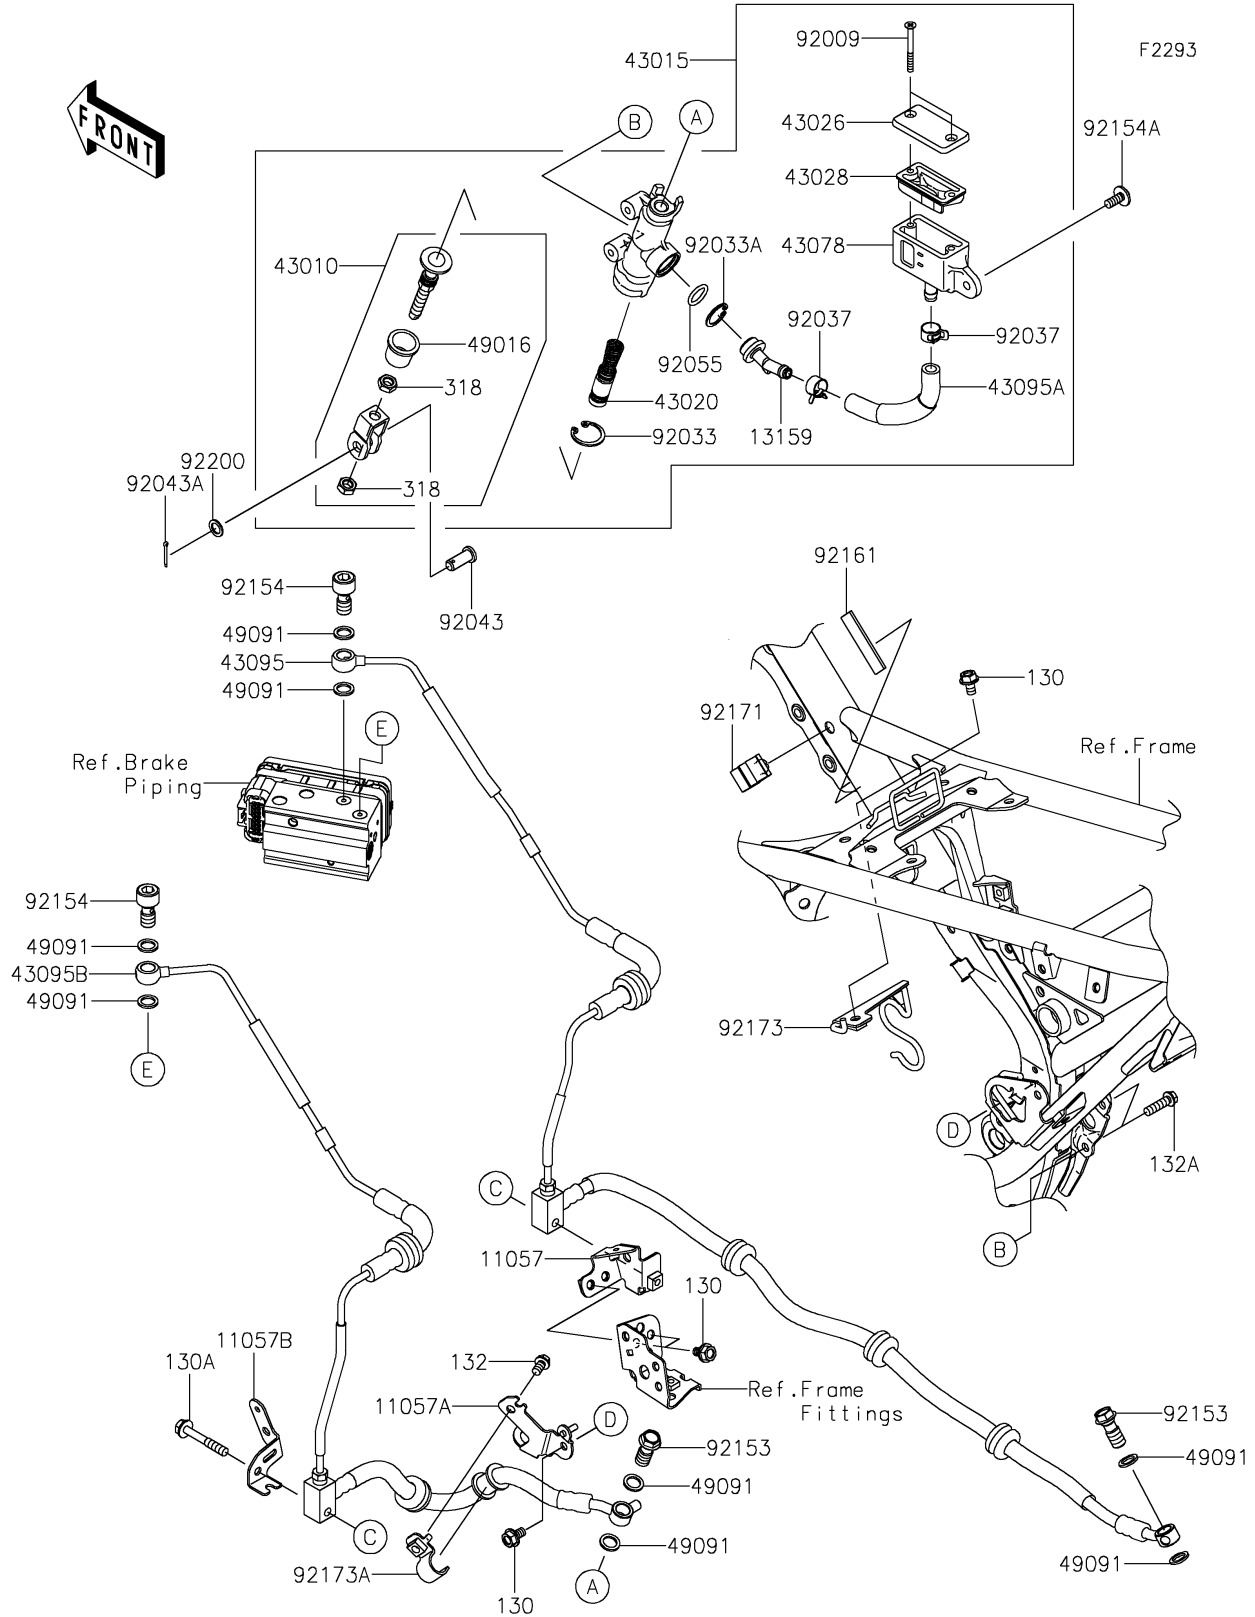

2021 KLX® 230 ABS PARTS DIAGRAM

Rear Master Cylinder

2021 KLX® 230 ABS PARTS LIST

Rear Master Cylinder

ITEM NAME	PART NUMBER	QUANTITY
BRACKET (Ref # 11057)	11057-2362	1
BRACKET (Ref # 11057A)	11057-2363	1
BRACKET (Ref # 11057B)	11057-2485	1
BOLT-FLANGED,6X10 (Ref # 130)	130BA0610	4
BOLT-FLANGED,6X40 (Ref # 130A)	130BA0640	1
CONNECTOR (Ref # 13159)	13159-0009	1
BOLT-FLANGED-SMALL,6X10 (Ref # 132)	132BA0610	1
BOLT-FLANGED-SMALL,6X22 (Ref # 132A)	132BA0622	2
NUT-HEX-SMALL,8MM (Ref # 318)	318BA0800	2
ROD-ASSY-BRAKE (Ref # 43010)	43010-0028	1
CYLINDER-ASSY-MASTER,RR (Ref # 43015)	43015-0737	1
PISTON-COMP-BRAKE (Ref # 43020)	43020-0027	1
CAP-BRAKE (Ref # 43026)	43026-1075	1
DIAPHRAGM (Ref # 43028)	43028-1067	1
RESERVOIR (Ref # 43078)	43078-1189	1
HOSE-BRAKE,ABS UNIT-RR CALIPER (Ref # 43095)	43095-1647	1
HOSE-BRAKE (Ref # 43095A)	43095-1663	1
HOSE-BRAKE,ABS UNIT-RR M/C (Ref # 43095B)	43095-1734	1
COVER-SEAL,BRAKE PISTON (Ref # 49016)	49016-1103	1
WASHER-SEAL,10.1X14.5X1.5 (Ref # 49091)	49091-0001	8
SCREW,4X40 (Ref # 92009)	92009-1596	2
RING-SNAP,20.9X24.6X1.2 (Ref # 92033)	92033-0079	1
RING-SNAP,20.5MM (Ref # 92033A)	92033-1186	1
CLAMP (Ref # 92037)	92037-1710	2
PIN (Ref # 92043)	92043-0004	1
PIN,COTTER,2.0X15 (Ref # 92043A)	92043-0766	1
RING-O,14.8X2.4 (Ref # 92055)	92055-0741	1
BOLT,OIL,L=23 (Ref # 92153)	92153-0029	2
BOLT,BANJO,10X20.8 (Ref # 92154)	92154-1121	2

2021 KLX® 230 ABS PARTS LIST

Rear Master Cylinder

ITEM NAME	PART NUMBER	QUANTITY
BOLT,SOCKET,6X14 (Ref # 92154A)	92154-1202	1
DAMPER,13X48X2 (Ref # 92161)	92161-1972	1
CLAMP (Ref # 92171)	92171-0818	1
CLAMP (Ref # 92173)	92173-2047	1
CLAMP (Ref # 92173A)	92173-2137	1
WASHER,8.5X13X1 (Ref # 92200)	92200-1980	1