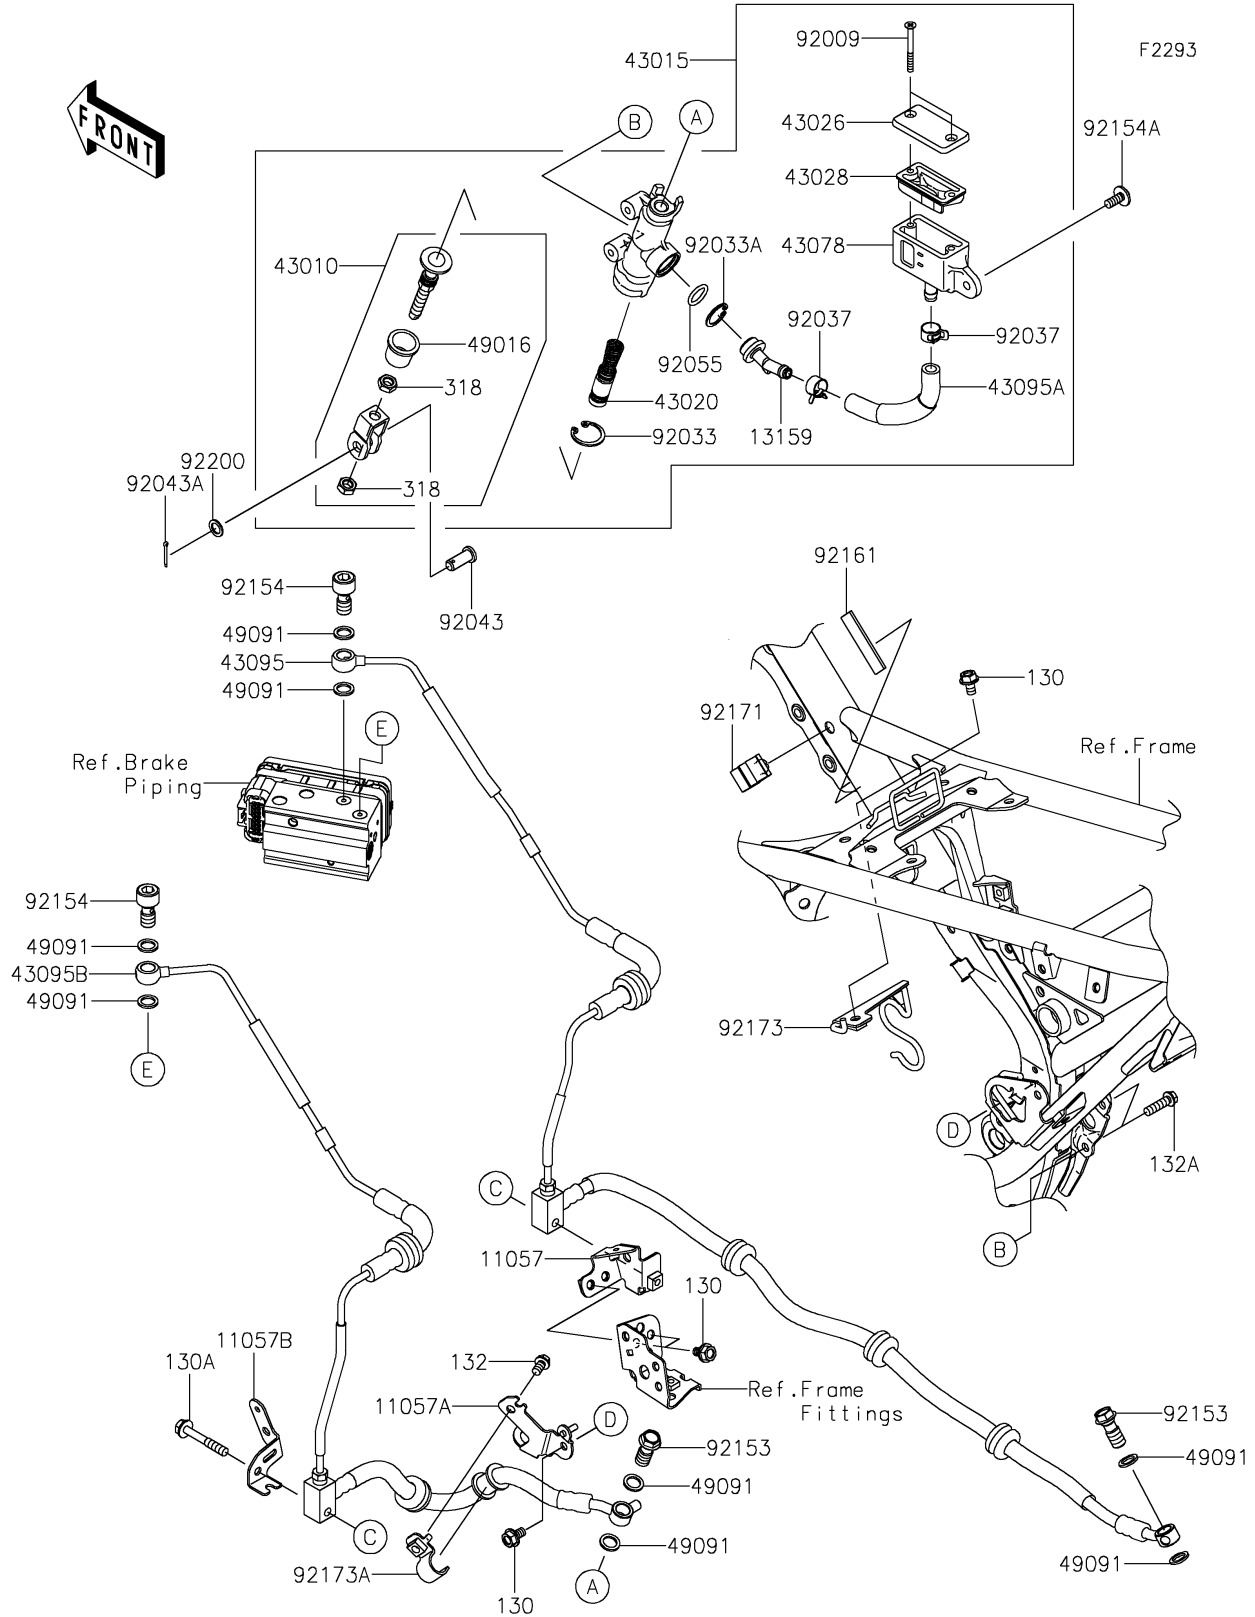

2021 KLX® 230 ABS PARTS DIAGRAM

Rear Master Cylinder

2021 KLX® 230 ABS PARTS LIST

Rear Master Cylinder

ITEM NAME	PART NUMBER	QUANTITY
-----------	-------------	----------