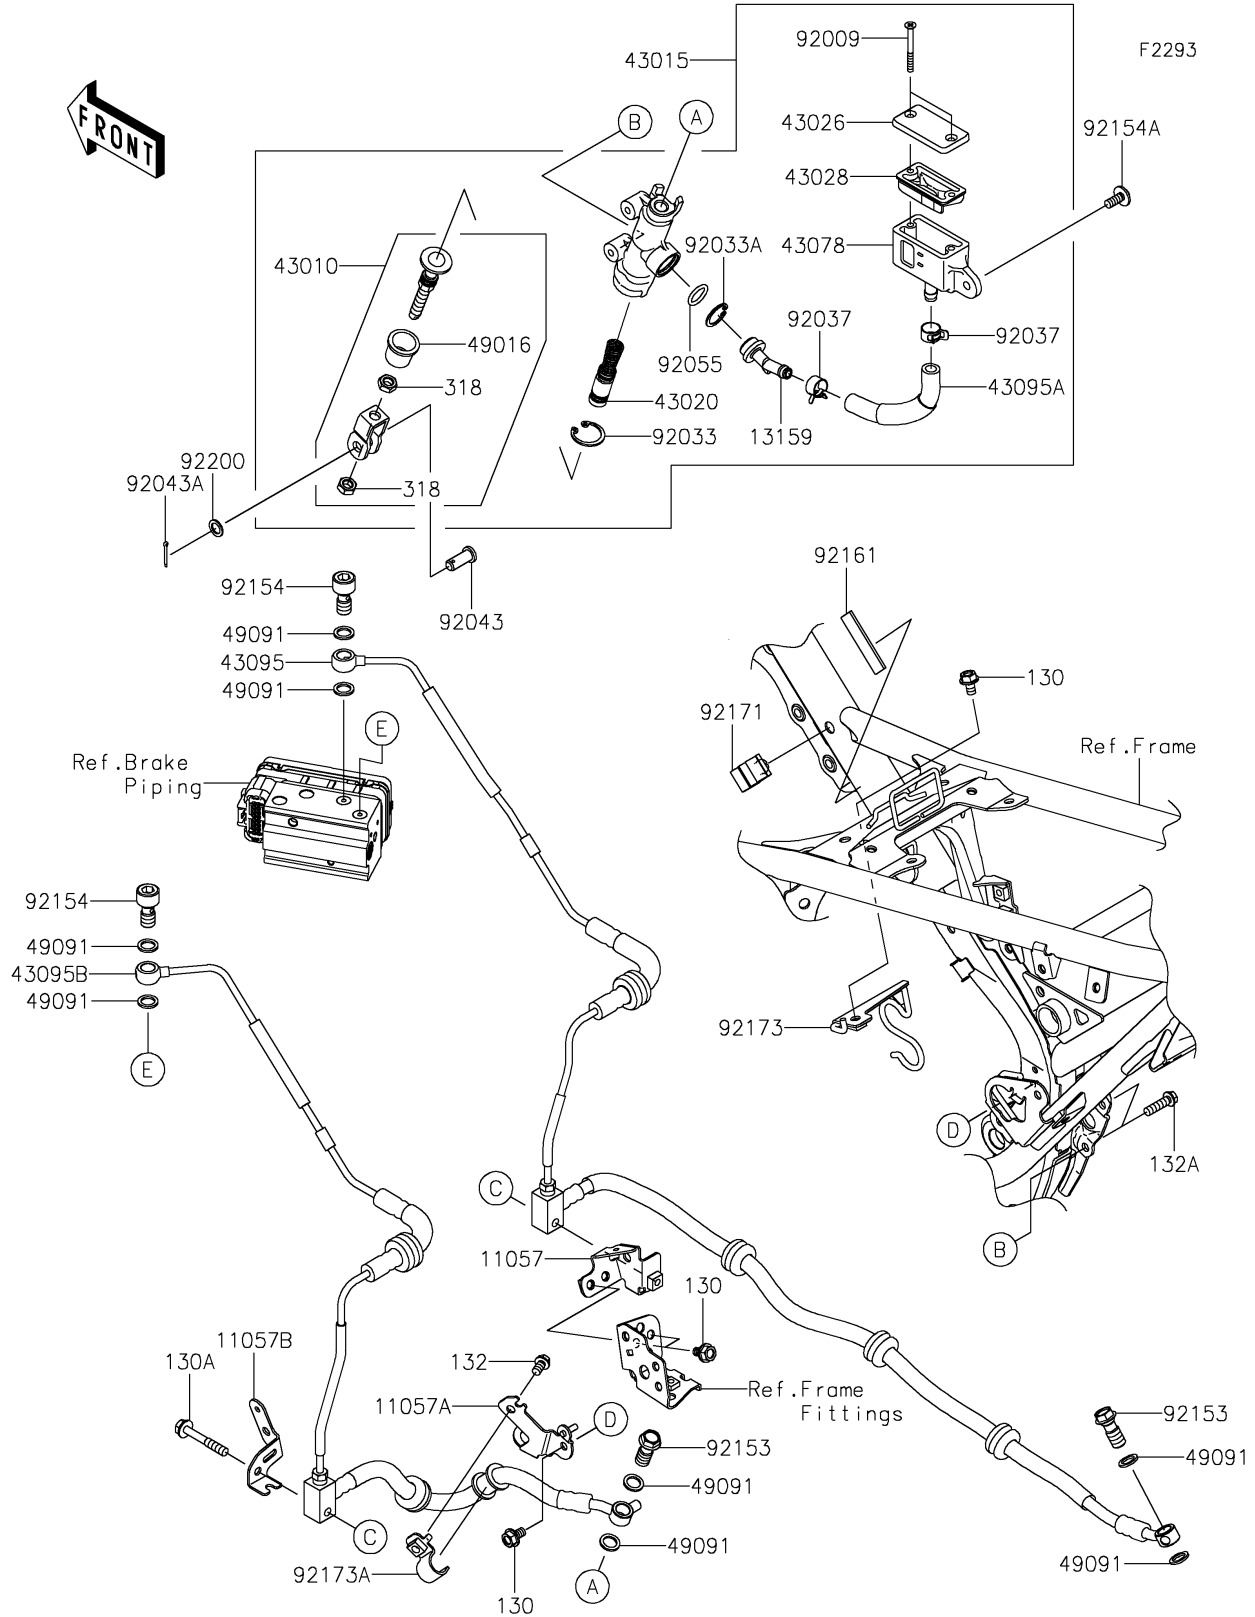

# 2021 KLX® 230 ABS PARTS DIAGRAM

## Rear Master Cylinder

### Rear Master Cylinder

ITEM NAME	PART NUMBER	QUANTITY
BRACKET (Ref # 11057)	11057-2362	1
BRACKET (Ref # 11057A)	11057-2363	1
BRACKET (Ref # 11057B)	11057-2485	1
BOLT-FLANGED,6X10 (Ref # 130)	130BA0610	4
BOLT-FLANGED,6X40 (Ref # 130A)	130BA0640	1
CONNECTOR (Ref # 13159)	13159-0009	1
BOLT-FLANGED-SMALL,6X10 (Ref # 132)	132BA0610	1
BOLT-FLANGED-SMALL,6X22 (Ref # 132A)	132BA0622	2
NUT-HEX-SMALL,8MM (Ref # 318)	318BA0800	2
ROD-ASSY-BRAKE (Ref # 43010)	43010-0028	1
CYLINDER-ASSY-MASTER,RR (Ref # 43015)	43015-0737	1
PISTON-COMP-BRAKE (Ref # 43020)	43020-0027	1
CAP-BRAKE (Ref # 43026)	43026-1075	1
DIAPHRAGM (Ref # 43028)	43028-1067	1
RESERVOIR (Ref # 43078)	43078-1189	1
HOSE-BRAKE,ABS UNIT-RR CALIPER (Ref # 43095)	43095-1647	1
HOSE-BRAKE (Ref # 43095A)	43095-1663	1
HOSE-BRAKE,ABS UNIT-RR M/C (Ref # 43095B)	43095-1734	1
COVER-SEAL,BRAKE PISTON (Ref # 49016)	49016-1103	1
WASHER-SEAL,10.1X14.5X1.5 (Ref # 49091)	49091-0001	8
SCREW,4X40 (Ref # 92009)	92009-1596	2
RING-SNAP,20.9X24.6X1.2 (Ref # 92033)	92033-0079	1
RING-SNAP,20.5MM (Ref # 92033A)	92033-1186	1
CLAMP (Ref # 92037)	92037-1710	2
PIN (Ref # 92043)	92043-0004	1
PIN,COTTER,2.0X15 (Ref # 92043A)	92043-0766	1
RING-O,14.8X2.4 (Ref # 92055)	92055-0741	1
BOLT,OIL,L=23 (Ref # 92153)	92153-0029	2
BOLT,BANJO,10X20.8 (Ref # 92154)	92154-1121	2

### Rear Master Cylinder

ITEM NAME	PART NUMBER	QUANTITY
BOLT,SOCKET,6X14 (Ref # 92154A)	92154-1202	1
DAMPER,13X48X2 (Ref # 92161)	92161-1972	1
CLAMP (Ref # 92171)	92171-0818	1
CLAMP (Ref # 92173)	92173-2047	1
CLAMP (Ref # 92173A)	92173-2137	1
WASHER,8.5X13X1 (Ref # 92200)	92200-1980	1