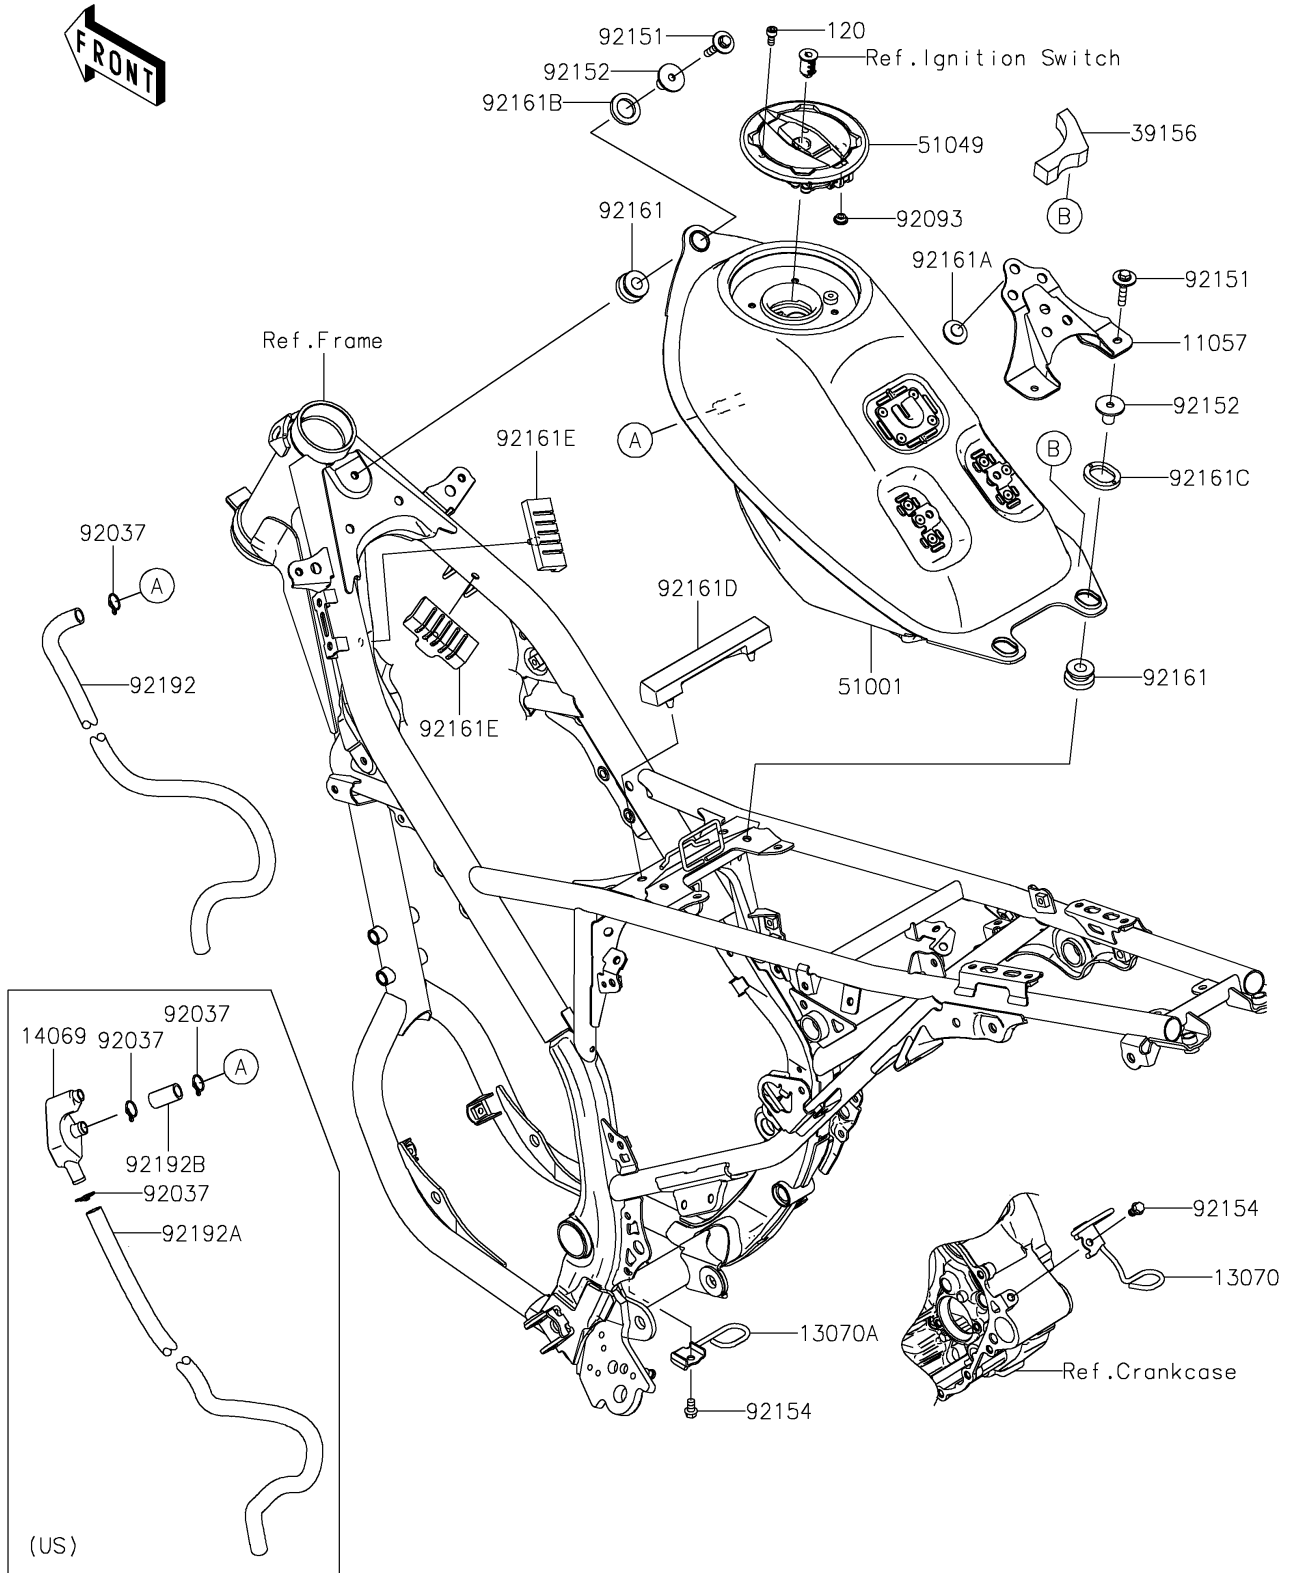

# 2021 KLX® 230 ABS PARTS DIAGRAM

Fuel Tank

F2410

## 2021 KLX® 230 ABS PARTS LIST

### Fuel Tank

ITEM NAME	PART NUMBER	QUANTITY
BRACKET (Ref # 11057)	11057-3910	1
BOLT-SOCKET,5X12 (Ref # 120)	120CA0512	4
GUIDE (Ref # 13070)	13070-0909	1
GUIDE (Ref # 13070A)	13070-0912	1
BREATHER,FUEL TANK (Ref # 14069)	14069-0033	1
PAD (Ref # 39156)	39156-2463	1
TANK-COMP-FUEL,F.S.BLACK (Ref # 51001)	51001-0902-25Q	1
CAP-TANK (Ref # 51049)	51049-0735	1
CLAMP,12.5MM (Ref # 92037)	92037-1271	1
CLAMP,12.5MM (Ref # 92037)	92037-1271	3
SEAL,FUEL TANK CAP (Ref # 92093)	92093-1030	1
BOLT,FLANGED,6X30 (Ref # 92151)	92151-1105	3
COLLAR,6.8X10X16 (Ref # 92152)	92152-2666	3
BOLT,FLANGED,6X10 (Ref # 92154)	92154-0459	2
DAMPER,FUEL TANK (Ref # 92161)	92161-1392	3
DAMPER,8X22X10 (Ref # 92161A)	92161-1685	3
DAMPER (Ref # 92161B)	92161-2216	1
DAMPER (Ref # 92161C)	92161-2217	2
DAMPER (Ref # 92161D)	92161-2231	1
DAMPER (Ref # 92161E)	92161-2286	2
TUBE,DRAIN (Ref # 92192)	92192-1949	1
TUBE,10X14X870 (Ref # 92192A)	92192-1964	1
TUBE,10X14X26 (Ref # 92192B)	92192-1965	1