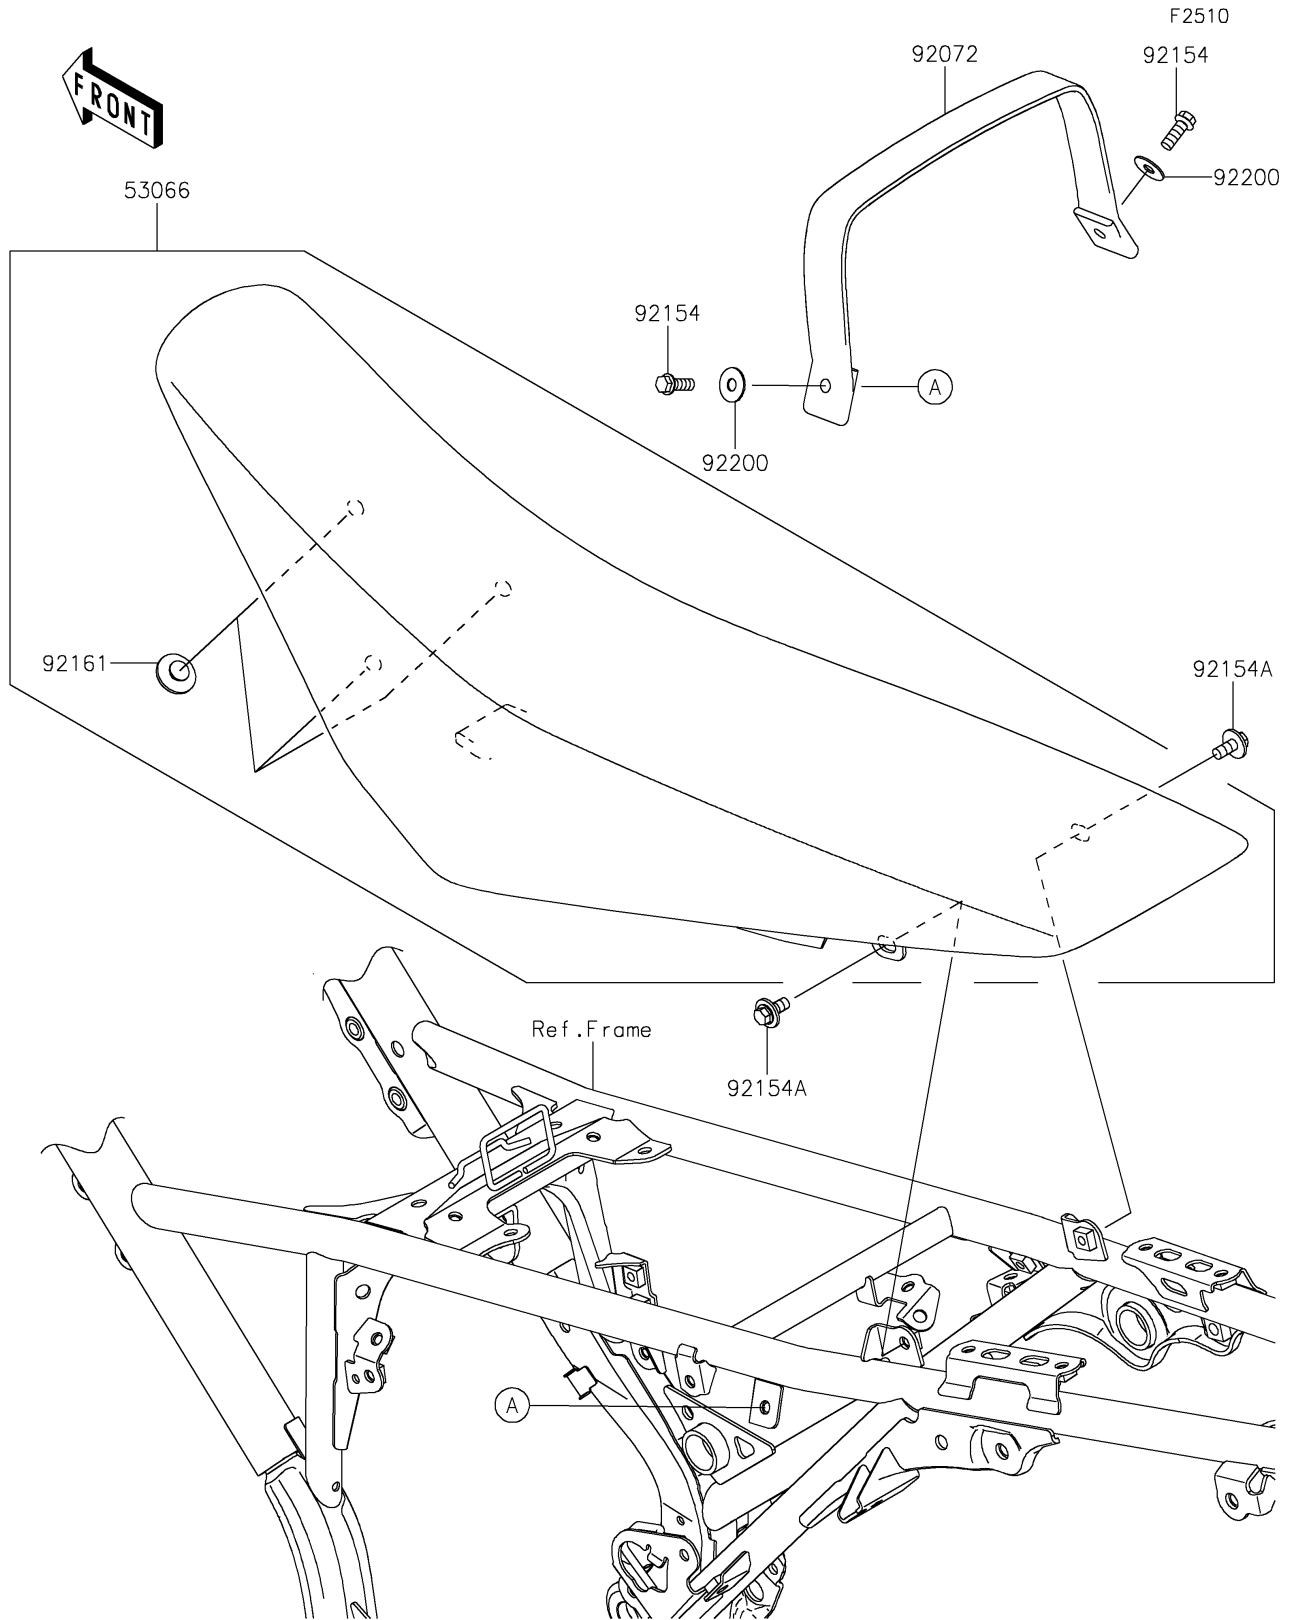

2021 KLX® 230 ABS PARTS DIAGRAM

Seat

2021 KLX® 230 ABS PARTS LIST

Seat

ITEM NAME	PART NUMBER	QUANTITY
SEAT-ASSY,BLACK (Ref # 53066)	53066-0692-MA	1
BAND,BLACK (Ref # 92072)	92072-0837-MA	1
BOLT,FLANGED,6X16 (Ref # 92154)	92154-0460	2
BOLT,FLANGED,6X14 (Ref # 92154A)	92154-1231	2
DAMPER,8X22X10 (Ref # 92161)	92161-1685	3
WASHER,6.5X18X1 (Ref # 92200)	92200-0544	2