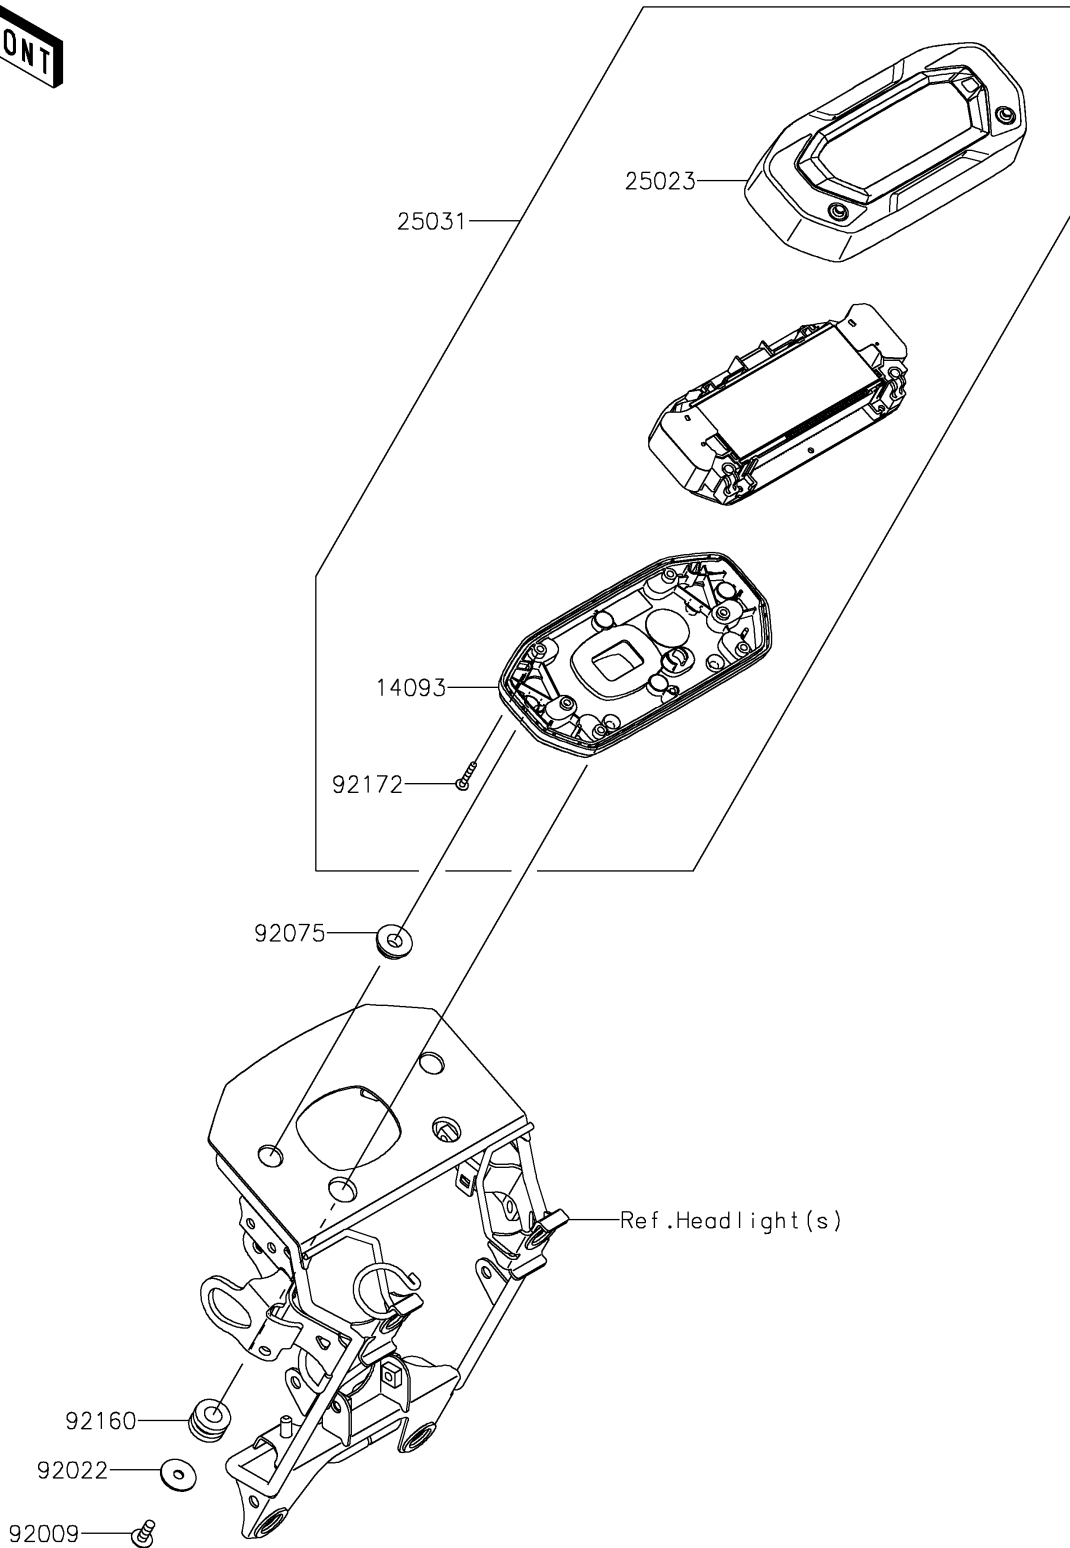

2021 KLX® 230 ABS PARTS DIAGRAM

Meter(s)

F2530

2021 KLX® 230 ABS PARTS LIST

Meter(s)

ITEM NAME	PART NUMBER	QUANTITY
COVER,METER (Ref # 14093)	14093-0941	1
COVER-METER CASE (Ref # 25023)	25023-0139	1
METER-ASSY,LCD (Ref # 25031)	25031-0852	1
SCREW,TAPPING,5X14 (Ref # 92009)	92009-1197	2
WASHER,5.5X20X1.2 (Ref # 92022)	92022-1405	2
DAMPER,RADIATOR GUARD (Ref # 92075)	92075-1469	2
DAMPER,10X20X12 (Ref # 92160)	92160-1167	2
SCREW,TAPPING,3X20 (Ref # 92172)	92172-1224	6