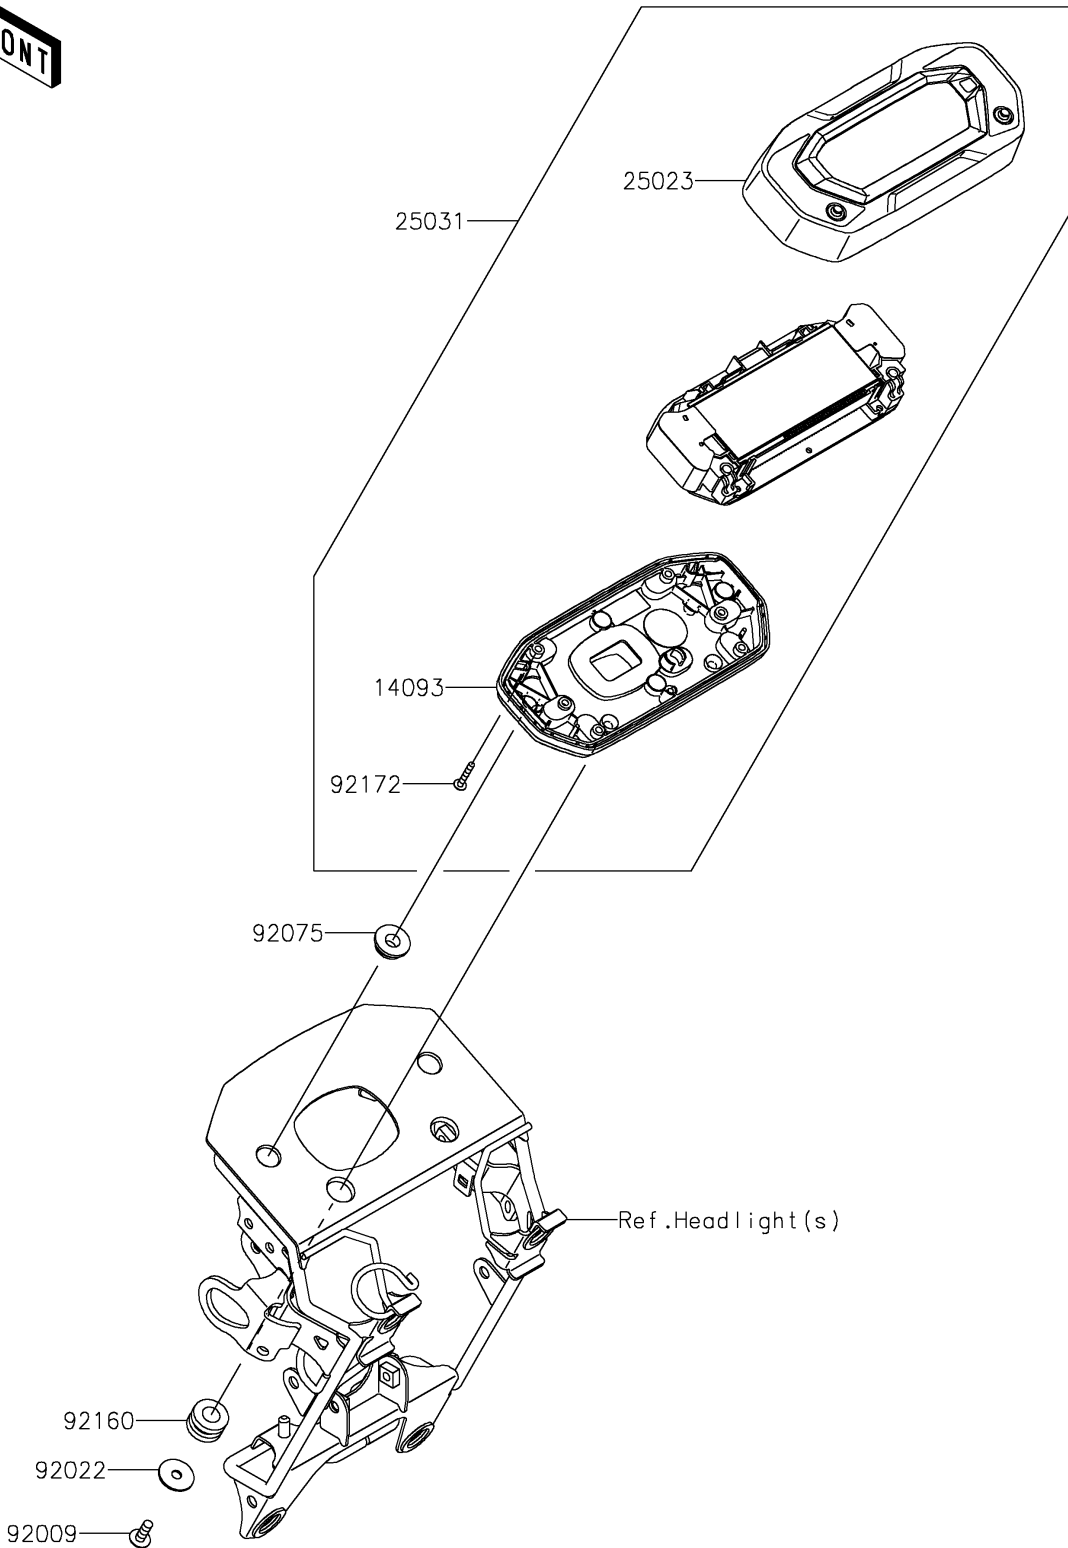

2021 KLX® 230 ABS PARTS DIAGRAM

Meter(s)

F2530

2021 KLX® 230 ABS PARTS LIST

Meter(s)

ITEM NAME	PART NUMBER	QUANTITY
COVER,METER (Ref # 14093)	14093-0941	1
COVER-METER CASE (Ref # 25023)	25023-0139	1
METER-ASSY,LCD (Ref # 25031)	25031-0852	1
SCREW,TAPPING,5X14 (Ref # 92009)	92009-1197	2
WASHER,5.5X20X1.2 (Ref # 92022)	92022-1405	2
DAMPER,RADIATOR GUARD (Ref # 92075)	92075-1469	2
DAMPER,10X20X12 (Ref # 92160)	92160-1167	2
SCREW,TAPPING,3X20 (Ref # 92172)	92172-1224	6