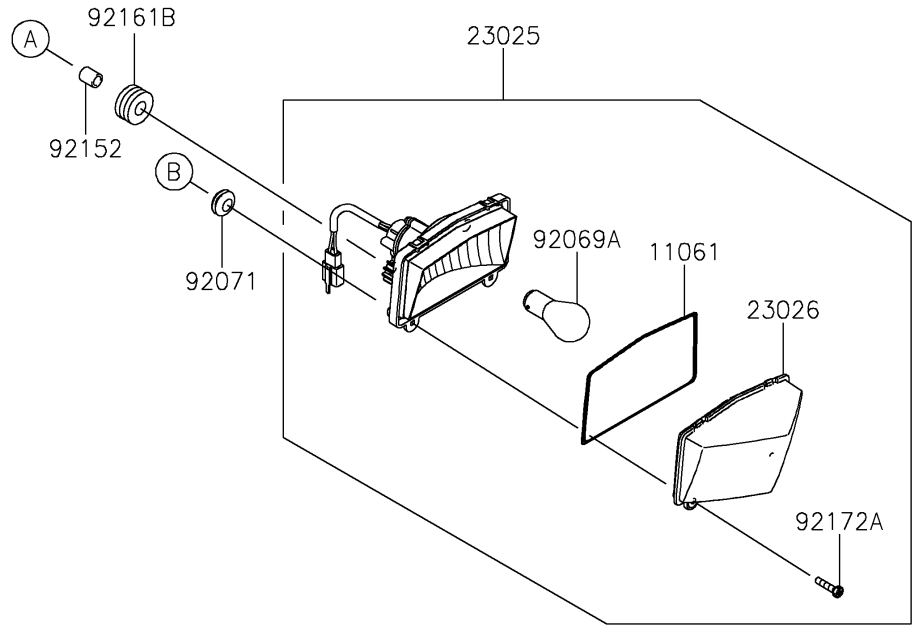

2021 KLX® 230 ABS PARTS DIAGRAM

Taillight(s)

F2720

2021 KLX® 230 ABS PARTS LIST

Taillight(s)

ITEM NAME	PART NUMBER	QUANTITY
BRACKET,LICENSE PLATE (Ref # 11057)	11057-1046	1
GASKET,TAIL LAMP LENS (Ref # 11061)	11061-0393	1
BOLT-FLANGED,6X16 (Ref # 130)	130BA0616	2
COVER,LICENSE LAMP (Ref # 14093)	14093-0525	1
LAMP-ASSY,LICENCE (Ref # 23016)	23016-0604	1
LAMP-TAIL (Ref # 23025)	23025-0355	1
LENS,TAIL LAMP (Ref # 23026)	23026-0024	1
LENS,LICENSE LAMP (Ref # 23026A)	23026-0025	1
WASHER,6.5X16X1.0 (Ref # 92022)	92022-1093	2
BULB,12V 5W (Ref # 92069)	92069-1016	1
BULB,12V 21/5W (Ref # 92069A)	92069-1084	1
GROMMET (Ref # 92071)	92071-024	2
COLLAR,6.8X10X13 (Ref # 92152)	92152-0580	2
DAMPER (Ref # 92161)	92161-0776	2
DAMPER,6X18X18.2 (Ref # 92161A)	92161-1809	1
DAMPER,10X24X12 (Ref # 92161B)	92161-2112	2
SCREW,6X18 (Ref # 92172)	92172-0192	2
SCREW,4.2X19 (Ref # 92172A)	92172-0411	2
SCREW,TAPPING,5X16 (Ref # 92172B)	92172-0427	2
SCREW,4X12 (Ref # 92172C)	92172-0904	2
WASHER (Ref # 92200)	92200-1773	1