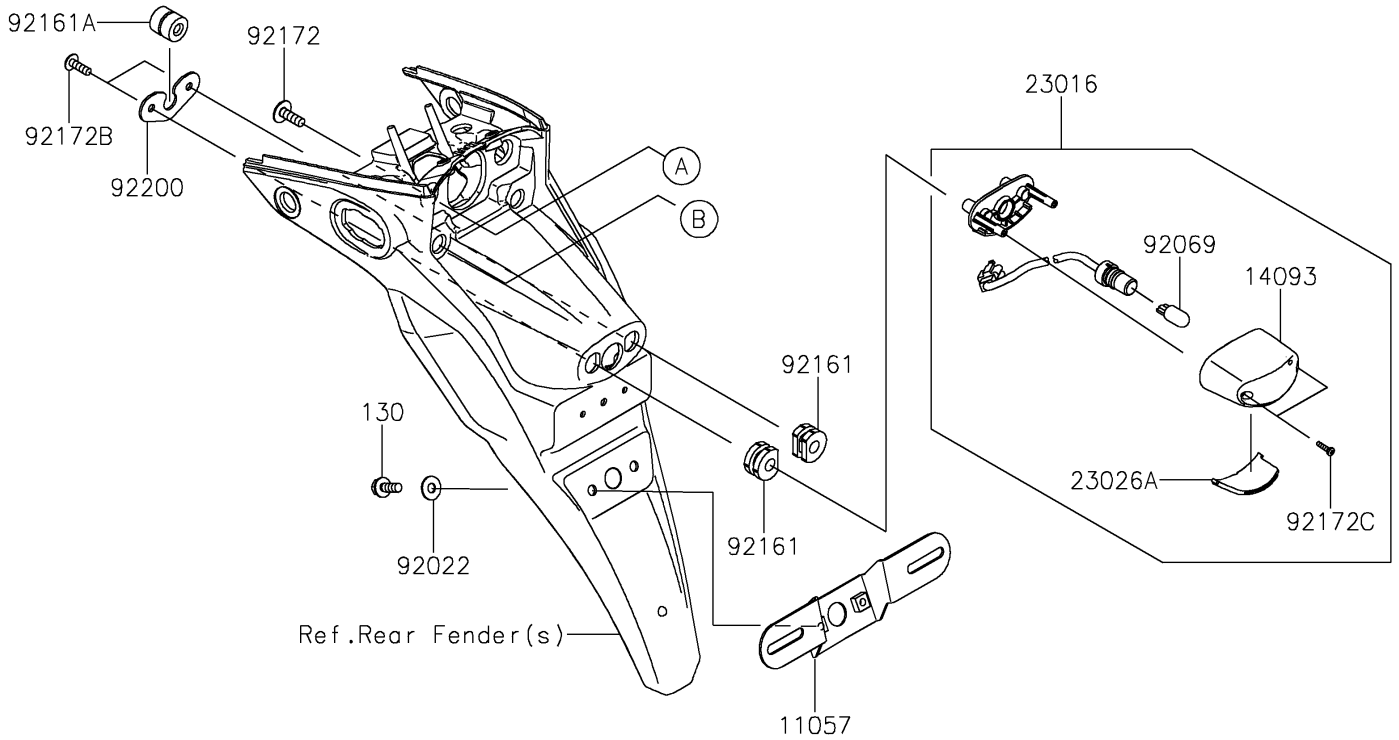

2021 KLX® 230 ABS PARTS DIAGRAM

Taillight(s)

F2720

2021 KLX® 230 ABS PARTS LIST

Taillight(s)

ITEM NAME	PART NUMBER	QUANTITY
BRACKET,LICENSE PLATE (Ref # 11057)	11057-1046	1
GASKET,TAIL LAMP LENS (Ref # 11061)	11061-0393	1
BOLT-FLANGED,6X16 (Ref # 130)	130BA0616	2
COVER,LICENSE LAMP (Ref # 14093)	14093-0525	1
LAMP-ASSY,LICENCE (Ref # 23016)	23016-0604	1
LAMP-TAIL (Ref # 23025)	23025-0355	1
LENS,TAIL LAMP (Ref # 23026)	23026-0024	1
LENS,LICENSE LAMP (Ref # 23026A)	23026-0025	1
WASHER,6.5X16X1.0 (Ref # 92022)	92022-1093	2
BULB,12V 5W (Ref # 92069)	92069-1016	1
BULB,12V 21/5W (Ref # 92069A)	92069-1084	1
GROMMET (Ref # 92071)	92071-024	2
COLLAR,6.8X10X13 (Ref # 92152)	92152-0580	2
DAMPER (Ref # 92161)	92161-0776	2
DAMPER,6X18X18.2 (Ref # 92161A)	92161-1809	1
DAMPER,10X24X12 (Ref # 92161B)	92161-2112	2
SCREW,6X18 (Ref # 92172)	92172-0192	2
SCREW,4.2X19 (Ref # 92172A)	92172-0411	2
SCREW,TAPPING,5X16 (Ref # 92172B)	92172-0427	2
SCREW,4X12 (Ref # 92172C)	92172-0904	2
WASHER (Ref # 92200)	92200-1773	1