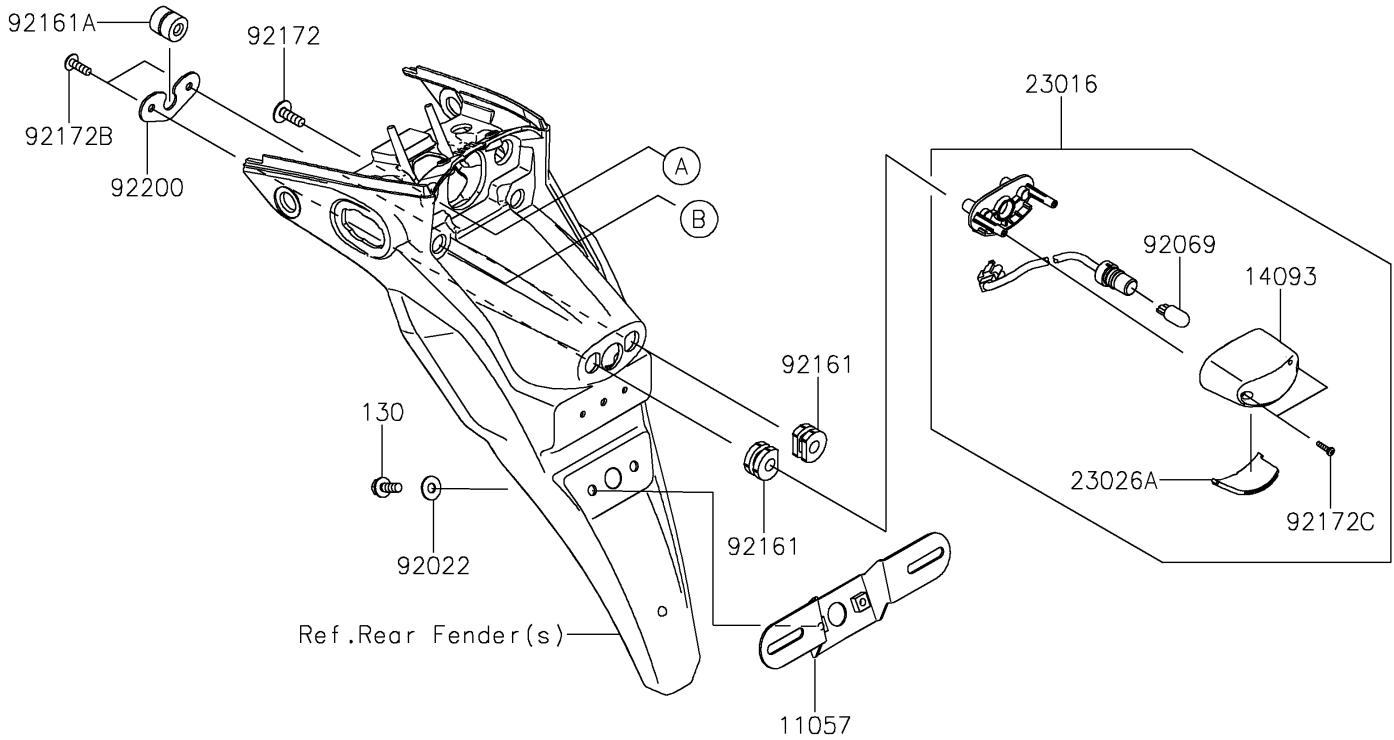

# 2021 KLX®230 ABS PARTS DIAGRAM

Taillight(s)

F2720

## 2021 KLX® 230 ABS PARTS LIST

### Taillight(s)

ITEM NAME	PART NUMBER	QUANTITY
BRACKET,LICENSE PLATE (Ref # 11057)	11057-1046	1
GASKET,TAIL LAMP LENS (Ref # 11061)	11061-0393	1
BOLT-FLANGED,6X16 (Ref # 130)	130BA0616	2
COVER,LICENSE LAMP (Ref # 14093)	14093-0525	1
LAMP-ASSY,LICENCE (Ref # 23016)	23016-0604	1
LAMP-TAIL (Ref # 23025)	23025-0355	1
LENS,TAIL LAMP (Ref # 23026)	23026-0024	1
LENS,LICENSE LAMP (Ref # 23026A)	23026-0025	1
WASHER,6.5X16X1.0 (Ref # 92022)	92022-1093	2
BULB,12V 5W (Ref # 92069)	92069-1016	1
BULB,12V 21/5W (Ref # 92069A)	92069-1084	1
GROMMET (Ref # 92071)	92071-024	2
COLLAR,6.8X10X13 (Ref # 92152)	92152-0580	2
DAMPER (Ref # 92161)	92161-0776	2
DAMPER,6X18X18.2 (Ref # 92161A)	92161-1809	1
DAMPER,10X24X12 (Ref # 92161B)	92161-2112	2
SCREW,6X18 (Ref # 92172)	92172-0192	2
SCREW,4.2X19 (Ref # 92172A)	92172-0411	2
SCREW,TAPPING,5X16 (Ref # 92172B)	92172-0427	2
SCREW,4X12 (Ref # 92172C)	92172-0904	2
WASHER (Ref # 92200)	92200-1773	1