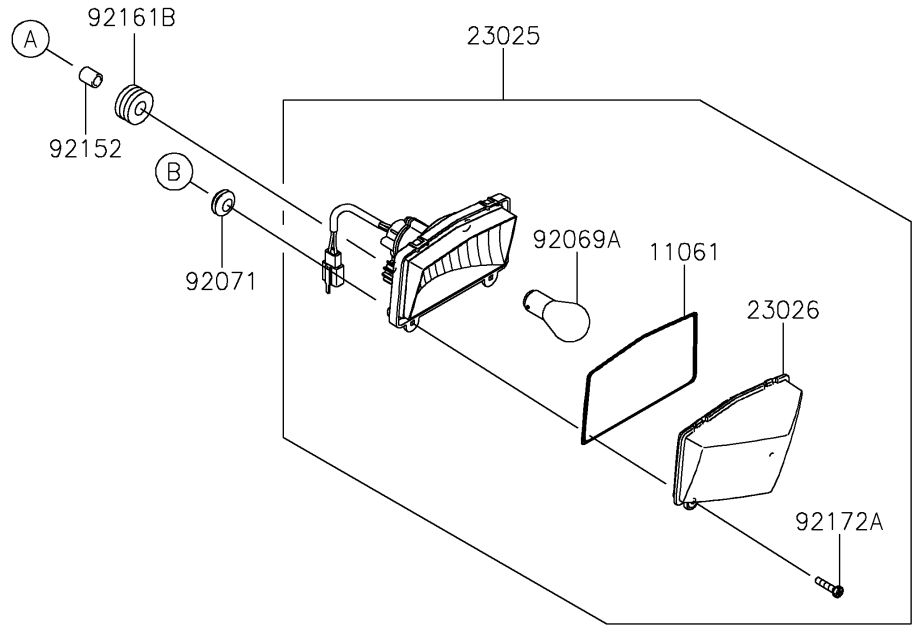

# 2021 KLX®230 ABS PARTS DIAGRAM

Taillight(s)

F2720

## 2021 KLX® 230 ABS PARTS LIST

### Taillight(s)

ITEM NAME	PART NUMBER	QUANTITY
BRACKET,LICENSE PLATE (Ref # 11057)	11057-1046	1
GASKET,TAIL LAMP LENS (Ref # 11061)	11061-0393	1
BOLT-FLANGED,6X16 (Ref # 130)	130BA0616	2
COVER,LICENSE LAMP (Ref # 14093)	14093-0525	1
LAMP-ASSY,LICENCE (Ref # 23016)	23016-0604	1
LAMP-TAIL (Ref # 23025)	23025-0355	1
LENS,TAIL LAMP (Ref # 23026)	23026-0024	1
LENS,LICENSE LAMP (Ref # 23026A)	23026-0025	1
WASHER,6.5X16X1.0 (Ref # 92022)	92022-1093	2
BULB,12V 5W (Ref # 92069)	92069-1016	1
BULB,12V 21/5W (Ref # 92069A)	92069-1084	1
GROMMET (Ref # 92071)	92071-024	2
COLLAR,6.8X10X13 (Ref # 92152)	92152-0580	2
DAMPER (Ref # 92161)	92161-0776	2
DAMPER,6X18X18.2 (Ref # 92161A)	92161-1809	1
DAMPER,10X24X12 (Ref # 92161B)	92161-2112	2
SCREW,6X18 (Ref # 92172)	92172-0192	2
SCREW,4.2X19 (Ref # 92172A)	92172-0411	2
SCREW,TAPPING,5X16 (Ref # 92172B)	92172-0427	2
SCREW,4X12 (Ref # 92172C)	92172-0904	2
WASHER (Ref # 92200)	92200-1773	1