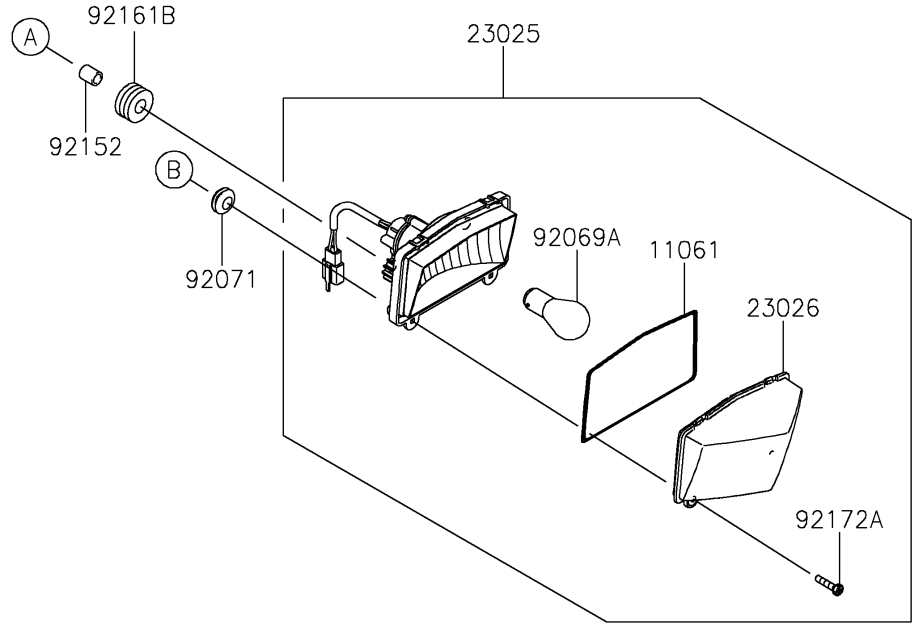

2021 KLX® 230 ABS PARTS DIAGRAM

Taillight(s)

F2720

2021 KLX® 230 ABS PARTS LIST

Taillight(s)

ITEM NAME	PART NUMBER	QUANTITY
BRACKET,LICENSE PLATE (Ref # 11057)	11057-1046	1
GASKET,TAIL LAMP LENS (Ref # 11061)	11061-0393	1
BOLT-FLANGED,6X16 (Ref # 130)	130BA0616	2
COVER,LICENSE LAMP (Ref # 14093)	14093-0525	1
LAMP-ASSY,LICENCE (Ref # 23016)	23016-0604	1
LAMP-TAIL (Ref # 23025)	23025-0355	1
LENS,TAIL LAMP (Ref # 23026)	23026-0024	1
LENS,LICENSE LAMP (Ref # 23026A)	23026-0025	1
WASHER,6.5X16X1.0 (Ref # 92022)	92022-1093	2
BULB,12V 5W (Ref # 92069)	92069-1016	1
BULB,12V 21/5W (Ref # 92069A)	92069-1084	1
GROMMET (Ref # 92071)	92071-024	2
COLLAR,6.8X10X13 (Ref # 92152)	92152-0580	2
DAMPER (Ref # 92161)	92161-0776	2
DAMPER,6X18X18.2 (Ref # 92161A)	92161-1809	1
DAMPER,10X24X12 (Ref # 92161B)	92161-2112	2
SCREW,6X18 (Ref # 92172)	92172-0192	2
SCREW,4.2X19 (Ref # 92172A)	92172-0411	2
SCREW,TAPPING,5X16 (Ref # 92172B)	92172-0427	2
SCREW,4X12 (Ref # 92172C)	92172-0904	2
WASHER (Ref # 92200)	92200-1773	1