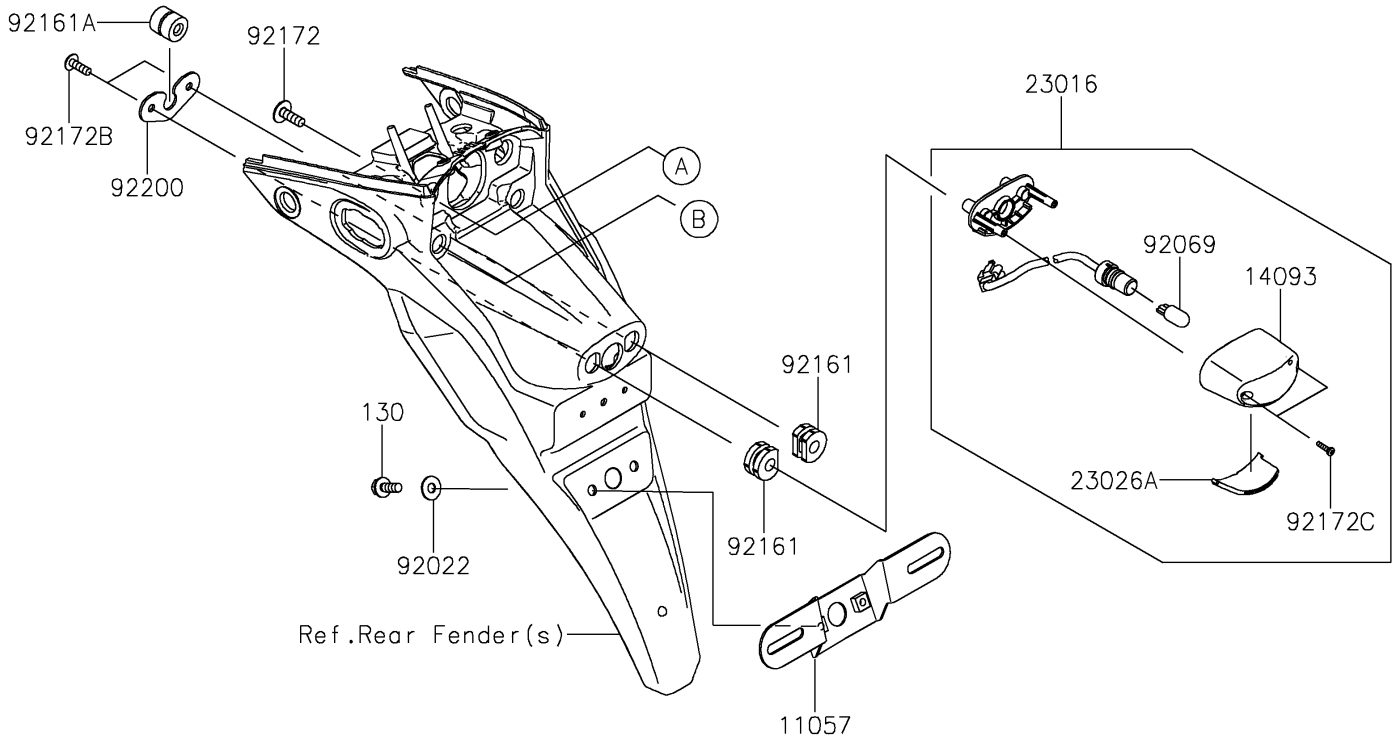

2021 KLX® 230 ABS PARTS DIAGRAM

Taillight(s)

F2720

2021 KLX® 230 ABS PARTS LIST

Taillight(s)

ITEM NAME	PART NUMBER	QUANTITY
BRACKET,LICENSE PLATE (Ref # 11057)	11057-1046	1
GASKET,TAIL LAMP LENS (Ref # 11061)	11061-0393	1
BOLT-FLANGED,6X16 (Ref # 130)	130BA0616	2
COVER,LICENSE LAMP (Ref # 14093)	14093-0525	1
LAMP-ASSY,LICENCE (Ref # 23016)	23016-0604	1
LAMP-TAIL (Ref # 23025)	23025-0355	1
LENS,TAIL LAMP (Ref # 23026)	23026-0024	1
LENS,LICENSE LAMP (Ref # 23026A)	23026-0025	1
WASHER,6.5X16X1.0 (Ref # 92022)	92022-1093	2
BULB,12V 5W (Ref # 92069)	92069-1016	1
BULB,12V 21/5W (Ref # 92069A)	92069-1084	1
GROMMET (Ref # 92071)	92071-024	2
COLLAR,6.8X10X13 (Ref # 92152)	92152-0580	2
DAMPER (Ref # 92161)	92161-0776	2
DAMPER,6X18X18.2 (Ref # 92161A)	92161-1809	1
DAMPER,10X24X12 (Ref # 92161B)	92161-2112	2
SCREW,6X18 (Ref # 92172)	92172-0192	2
SCREW,4.2X19 (Ref # 92172A)	92172-0411	2
SCREW,TAPPING,5X16 (Ref # 92172B)	92172-0427	2
SCREW,4X12 (Ref # 92172C)	92172-0904	2
WASHER (Ref # 92200)	92200-1773	1