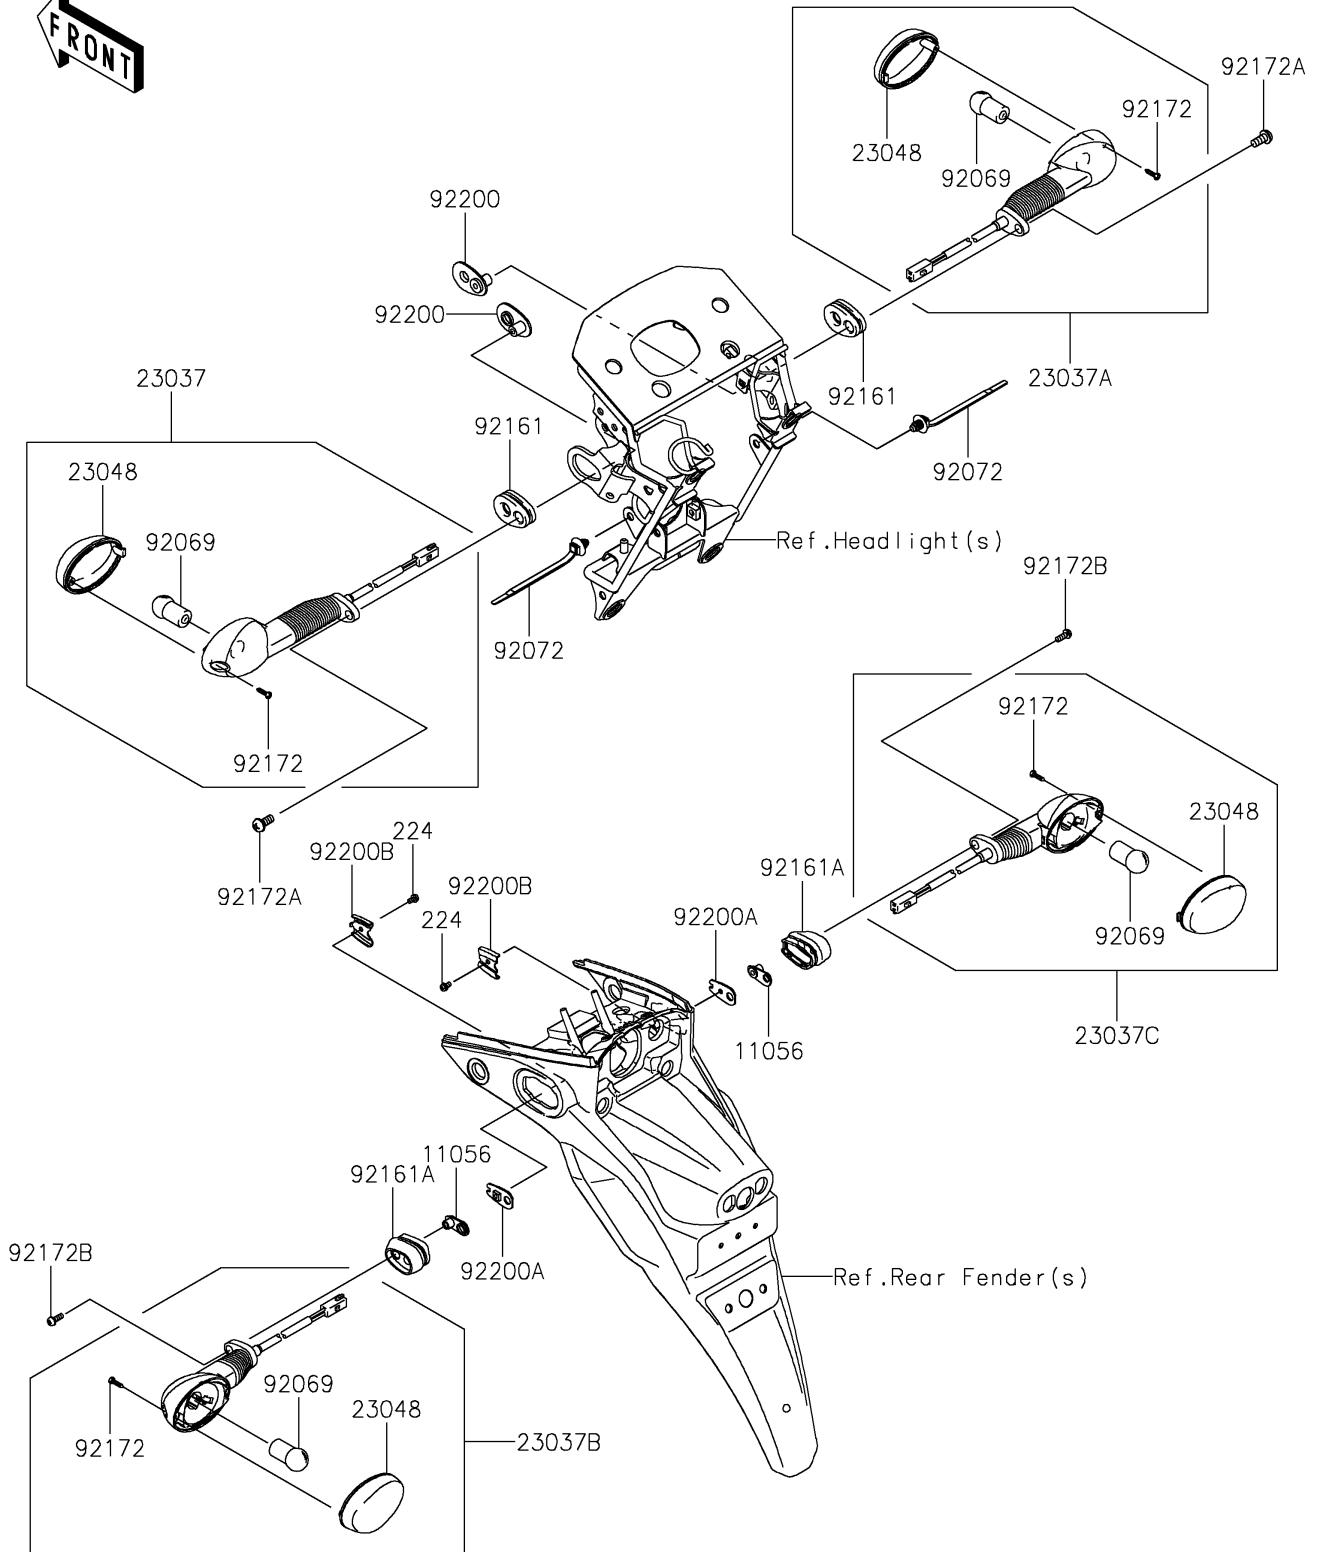

2021 KLX® 230 ABS PARTS DIAGRAM

Turn Signals

F2730

2021 KLX® 230 ABS PARTS LIST

Turn Signals

ITEM NAME	PART NUMBER	QUANTITY
BRACKET,6MM (Ref # 11056)	11056-4156	2
SCREW-PAN-WP-CROS,4X8 (Ref # 224)	224AB0408	2
LAMP-ASSY-SIGNAL,FR,LH (Ref # 23037)	23037-0382	1
LAMP-ASSY-SIGNAL,FR,RH (Ref # 23037A)	23037-0383	1
LAMP-ASSY-SIGNAL,RR,LH (Ref # 23037B)	23037-0418	1
LAMP-ASSY-SIGNAL,RR,RH (Ref # 23037C)	23037-0419	1
LENS-SIGNAL LAMP (Ref # 23048)	23048-0035	4
BULB,12V 10W (Ref # 92069)	92069-0106	4
BAND,OS170-FT7(BLACK) (Ref # 92072)	92072-1414	2
DAMPER,MOUNT,FR (Ref # 92161)	92161-2113	2
DAMPER (Ref # 92161A)	92161-2287	2
SCREW,TAPPING,2.9X13 (Ref # 92172)	92172-0343	4
SCREW,6X14 (Ref # 92172A)	92172-0497	2
SCREW-PAN-WP-CROS,6X14 (Ref # 92172B)	92172-1256	2
WASHER (Ref # 92200)	92200-0874	2
WASHER,W/NUT,M4 (Ref # 92200A)	92200-1978	2
WASHER (Ref # 92200B)	92200-1979	2