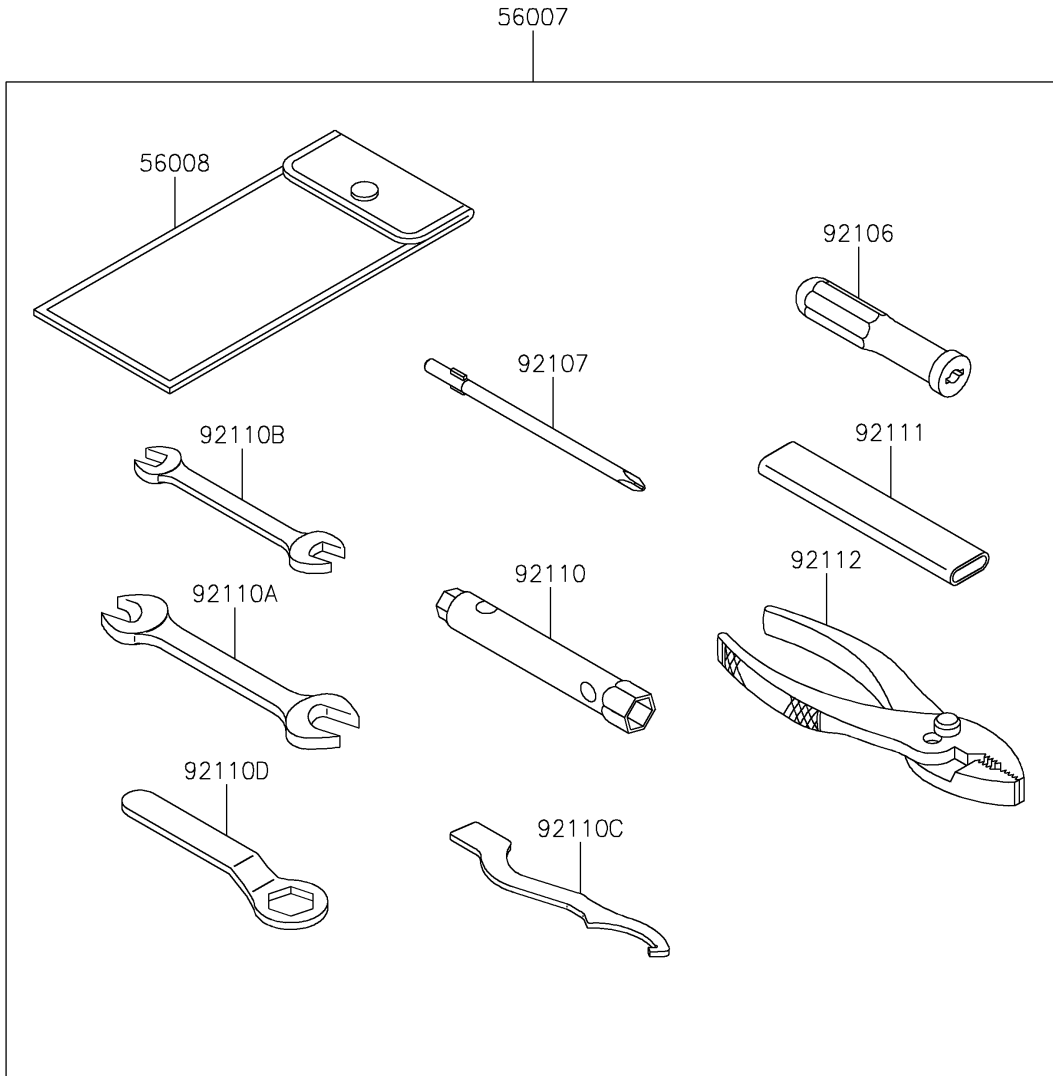

2021 KLX® 230 ABS PARTS DIAGRAM

Owner's Tools

F2810

2021 KLX® 230 ABS PARTS LIST

Owner's Tools

ITEM NAME	PART NUMBER	QUANTITY
TOOL-KIT (Ref # 56007)	56007-0165	1
BAG,TOOL (Ref # 56008)	56008-0050	1
GASKET-LIQUID,TB1211F,CLEAR (Ref # 92104)	92104-0004	1
GASKET-LIQUID,TB1216B,BLACK (Ref # 92104A)	92104-1064	1
GRIP-SCREW DRIVER (Ref # 92106)	92106-0005	1
TOOL-DRIVER,#2PHILLIPS (Ref # 92107)	92107-0022	1
TOOL-WRENCH,BOX,8X10 (Ref # 92110)	92110-0584	1
TOOL-WRENCH,OPEN END,14X17 (Ref # 92110A)	92110-0585	1
TOOL-WRENCH,OPEN END,12X14 (Ref # 92110B)	92110-0586	1
TOOL-WRENCH,SPRING ADJUST (Ref # 92110C)	92110-0624	1
TOOL-WRENCH,BOX END,22MM (Ref # 92110D)	92110-1191	1
TOOL-BAR (Ref # 92111)	92111-1057	1
TOOL-PLIERS (Ref # 92112)	92112-0008	1