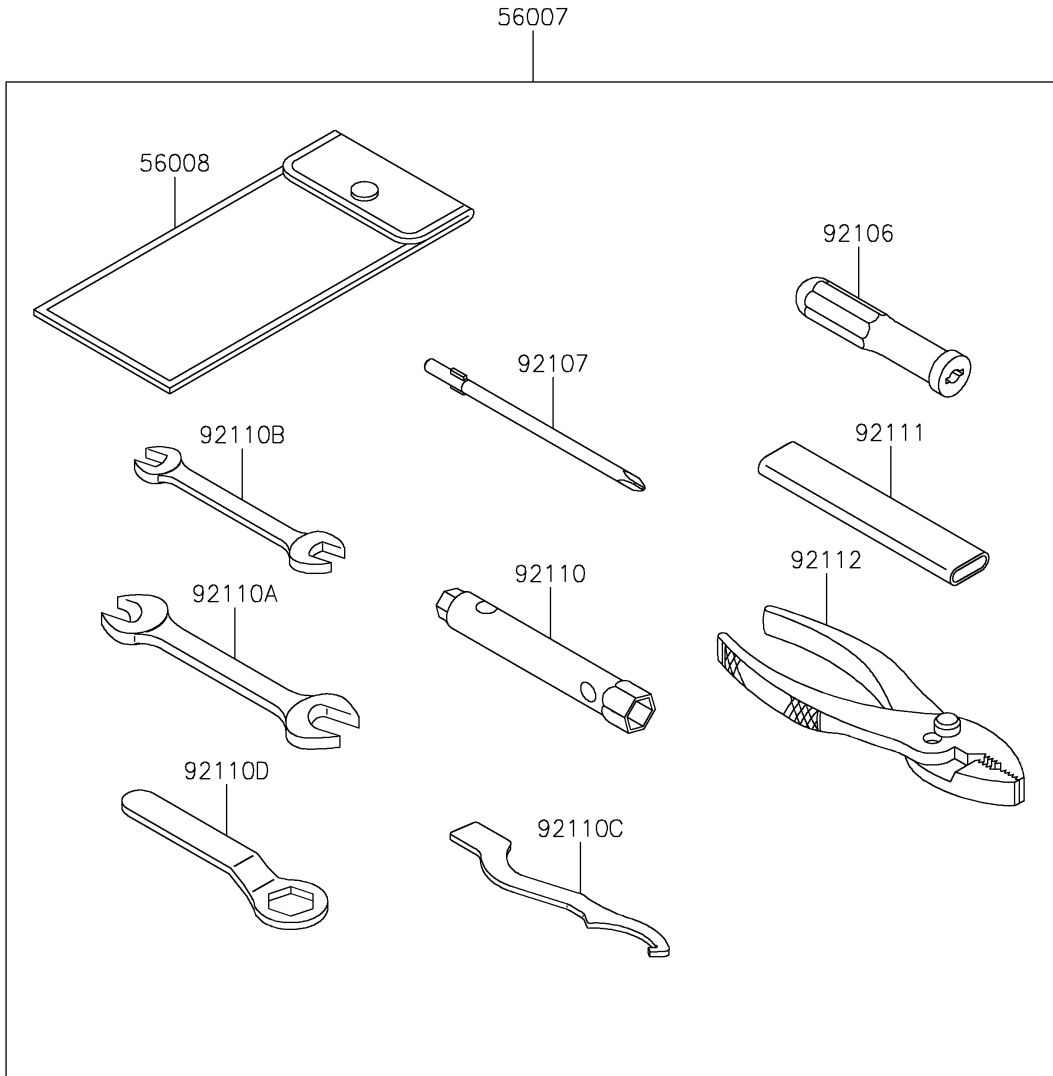

# 2021 KLX® 230 ABS PARTS DIAGRAM

Owner's Tools

F2810

## 2021 KLX® 230 ABS PARTS LIST

### Owner's Tools

ITEM NAME	PART NUMBER	QUANTITY
TOOL-KIT (Ref # 56007)	56007-0165	1
BAG,TOOL (Ref # 56008)	56008-0050	1
GASKET-LIQUID,TB1211F,CLEAR (Ref # 92104)	92104-0004	1
GASKET-LIQUID,TB1216B,BLACK (Ref # 92104A)	92104-1064	1
GRIP-SCREW DRIVER (Ref # 92106)	92106-0005	1
TOOL-DRIVER,#2PHILLIPS (Ref # 92107)	92107-0022	1
TOOL-WRENCH,BOX,8X10 (Ref # 92110)	92110-0584	1
TOOL-WRENCH,OPEN END,14X17 (Ref # 92110A)	92110-0585	1
TOOL-WRENCH,OPEN END,12X14 (Ref # 92110B)	92110-0586	1
TOOL-WRENCH,SPRING ADJUST (Ref # 92110C)	92110-0624	1
TOOL-WRENCH,BOX END,22MM (Ref # 92110D)	92110-1191	1
TOOL-BAR (Ref # 92111)	92111-1057	1
TOOL-PLIERS (Ref # 92112)	92112-0008	1