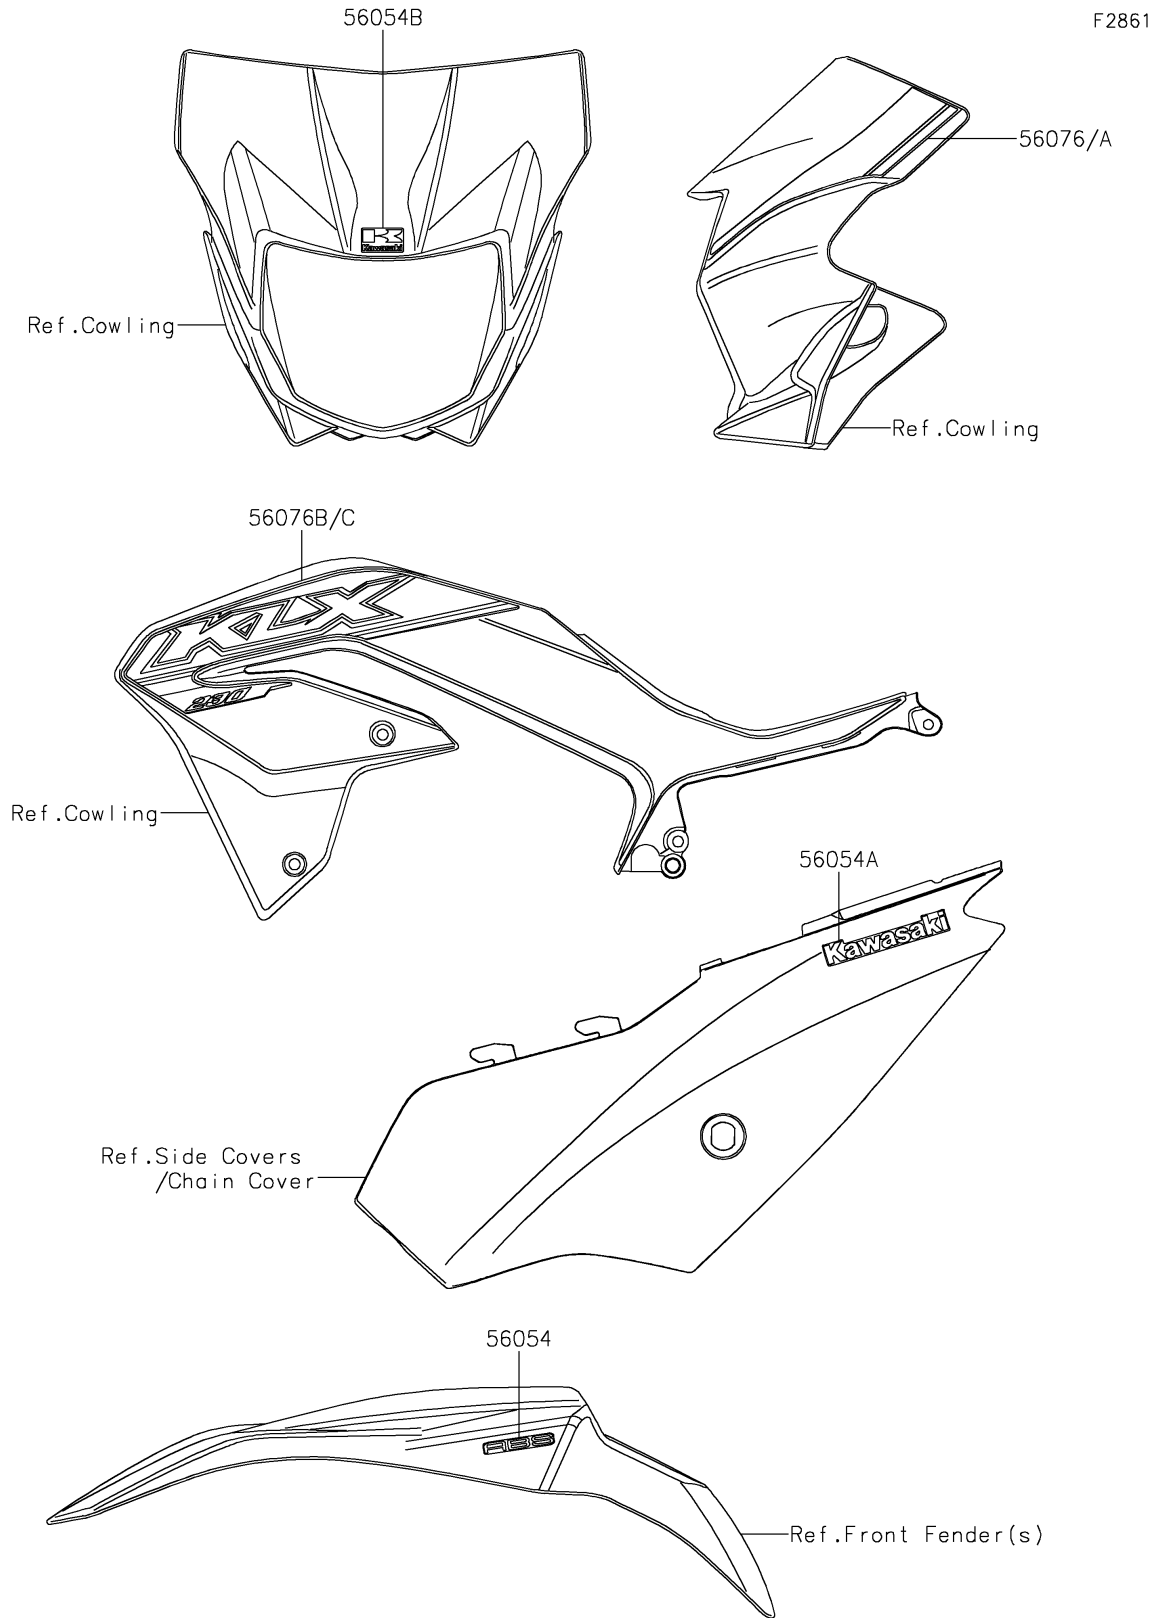

2021 KLX® 230 ABS PARTS DIAGRAM

Decals

2021 KLX® 230 ABS PARTS LIST

Decals

ITEM NAME	PART NUMBER	QUANTITY
MARK,FR FENDER,ABS (Ref # 56054)	56054-2589	2
MARK,SIDE COVER,KAWASAKI (Ref # 56054A)	56054-2602	2
MARK,KAWASAKI (Ref # 56054B)	56054-2700	1
PATTERN,HEAD LAMP COVER,LH (Ref # 56076)	56076-1500	1
PATTERN,HEAD LAMP COVER,RH (Ref # 56076A)	56076-1501	1
PATTERN,SHROUD,LH (Ref # 56076B)	56076-1502	1
PATTERN,SHROUD,RH (Ref # 56076C)	56076-1503	1