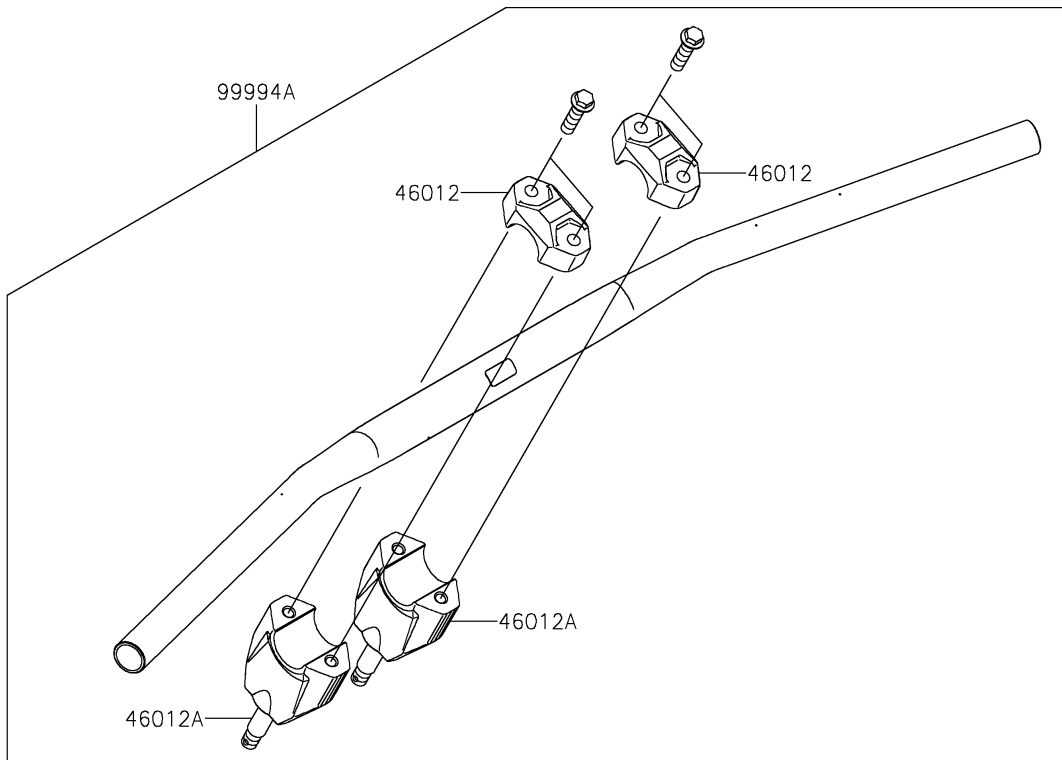

# 2021 KLX® 230 ABS PARTS DIAGRAM

Accessory(Handle)

## 2021 KLX® 230 ABS PARTS LIST

### Accessory(Handle)

ITEM NAME	PART NUMBER	QUANTITY
HOLDER-HANDLE,UPP,P.SILVER (Ref # 46012)	46012-0359-458	2
HOLDER-HANDLE,LWR,P.SILVER (Ref # 46012A)	46012-0360-458	2
COVER-HANDLE,LH,EBONY (Ref # 59441)	59441-0045-6C	1
COVER-HANDLE,RH,EBONY (Ref # 59441A)	59441-0046-6C	1
NUT,LOCK,FLANGED,6MM (Ref # 92015)	92015-1603	2
BOLT,6X12 (Ref # 92151)	92151-1985	1
COLLAR,6.5X10.5X9.3 (Ref # 92152)	92152-1992	1
COLLAR,6.5X10.5X14 (Ref # 92152A)	92152-2302	1
COLLAR,6.5X15X3.4 (Ref # 92152B)	92152-2314	3
COLLAR (Ref # 92152C)	92152-2592	1
BOLT,FLANGED,6X16 (Ref # 92153)	92153-1059	1
BOLT (Ref # 92154)	92154-1670	1
BOLT (Ref # 92154A)	92154-2359	1
HAND GUARD,EBONY (Ref # 99994)	99994-1248-6C	1
FAT TYPE HANDLE BAR,P.SILVER (Ref # 99994A)	99994-1250-458	1
HANDLE-BAR PAD (Ref # 99994B)	99994-1274	1