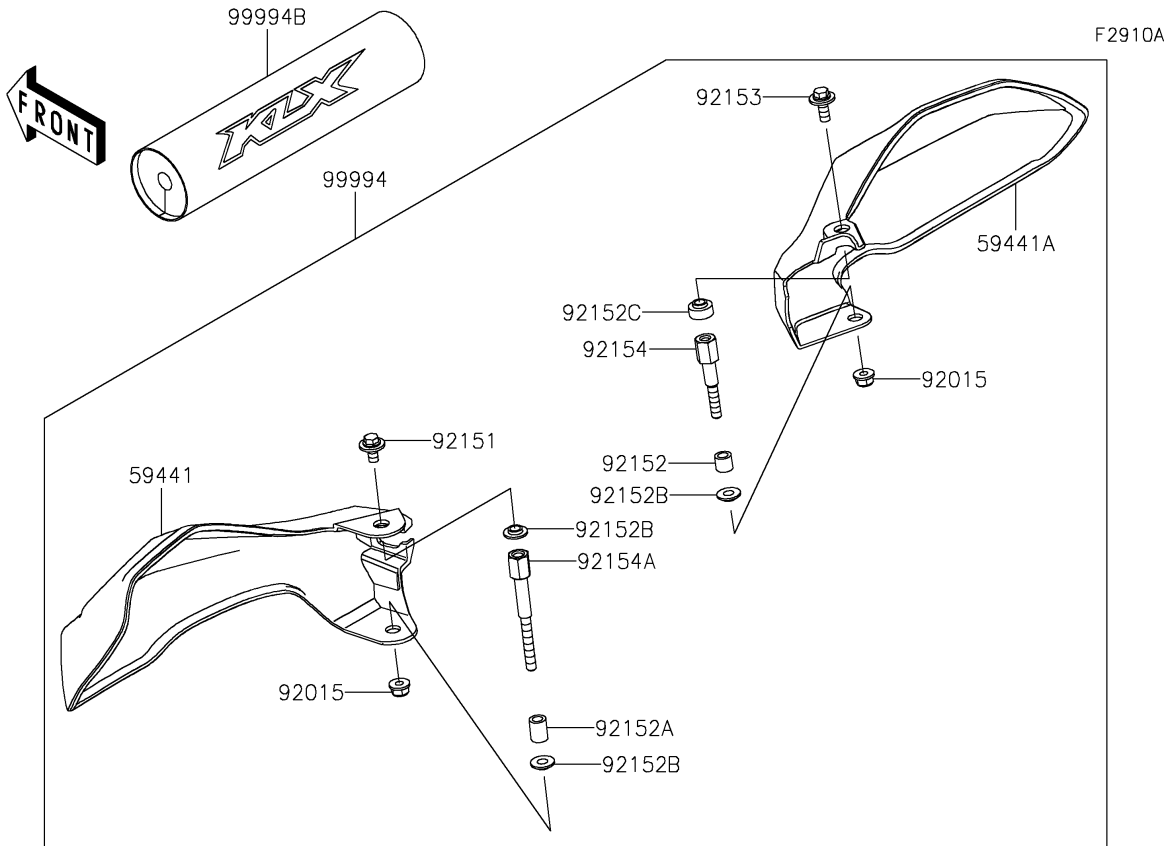

# 2021 KLX® 230 ABS PARTS DIAGRAM

Accessory(Handle)

## 2021 KLX® 230 ABS PARTS LIST

### Accessory(Handle)

ITEM NAME	PART NUMBER	QUANTITY
HOLDER-HANDLE,UPP,P.SILVER (Ref # 46012)	46012-0359-458	2
HOLDER-HANDLE,LWR,P.SILVER (Ref # 46012A)	46012-0360-458	2
COVER-HANDLE,LH,EBONY (Ref # 59441)	59441-0045-6C	1
COVER-HANDLE,RH,EBONY (Ref # 59441A)	59441-0046-6C	1
NUT,LOCK,FLANGED,6MM (Ref # 92015)	92015-1603	2
BOLT,6X12 (Ref # 92151)	92151-1985	1
COLLAR,6.5X10.5X9.3 (Ref # 92152)	92152-1992	1
COLLAR,6.5X10.5X14 (Ref # 92152A)	92152-2302	1
COLLAR,6.5X15X3.4 (Ref # 92152B)	92152-2314	3
COLLAR (Ref # 92152C)	92152-2592	1
BOLT,FLANGED,6X16 (Ref # 92153)	92153-1059	1
BOLT (Ref # 92154)	92154-1670	1
BOLT (Ref # 92154A)	92154-2359	1
HAND GUARD,EBONY (Ref # 99994)	99994-1248-6C	1
FAT TYPE HANDLE BAR,P.SILVER (Ref # 99994A)	99994-1250-458	1
HANDLE-BAR PAD (Ref # 99994B)	99994-1274	1