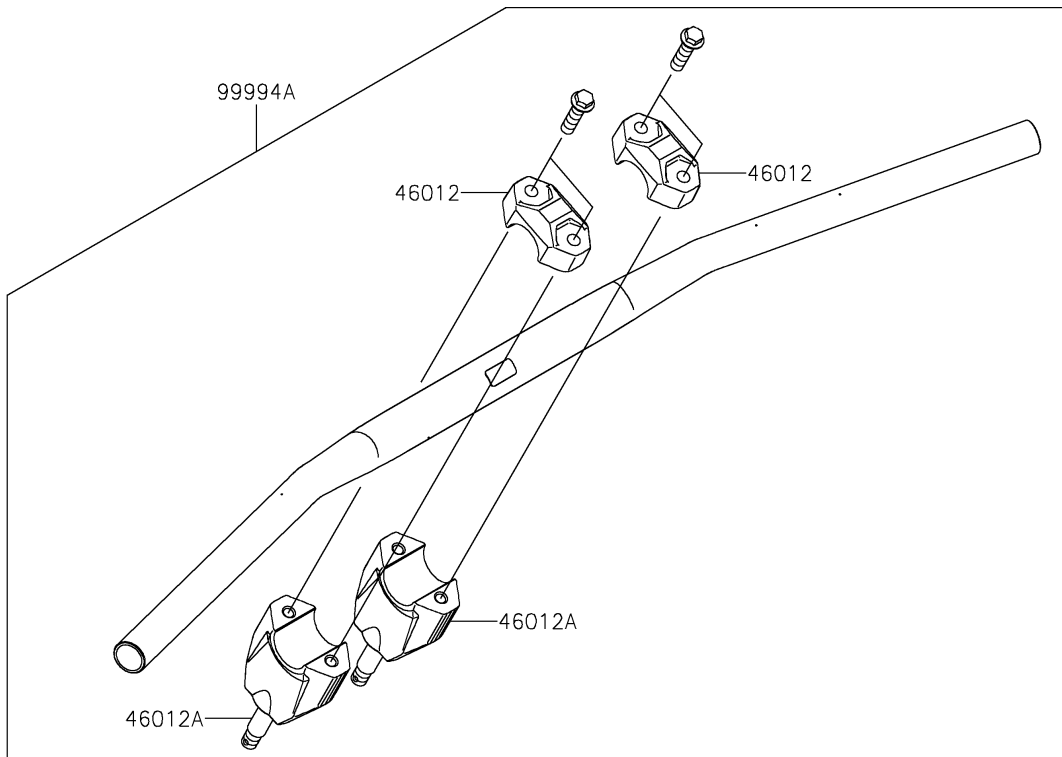

2021 KLX® 230 ABS PARTS DIAGRAM

Accessory(Handle)

2021 KLX® 230 ABS PARTS LIST

Accessory(Handle)

ITEM NAME	PART NUMBER	QUANTITY
HOLDER-HANDLE,UPP,P.SILVER (Ref # 46012)	46012-0359-458	2
HOLDER-HANDLE,LWR,P.SILVER (Ref # 46012A)	46012-0360-458	2
COVER-HANDLE,LH,EBONY (Ref # 59441)	59441-0045-6C	1
COVER-HANDLE,RH,EBONY (Ref # 59441A)	59441-0046-6C	1
NUT,LOCK,FLANGED,6MM (Ref # 92015)	92015-1603	2
BOLT,6X12 (Ref # 92151)	92151-1985	1
COLLAR,6.5X10.5X9.3 (Ref # 92152)	92152-1992	1
COLLAR,6.5X10.5X14 (Ref # 92152A)	92152-2302	1
COLLAR,6.5X15X3.4 (Ref # 92152B)	92152-2314	3
COLLAR (Ref # 92152C)	92152-2592	1
BOLT,FLANGED,6X16 (Ref # 92153)	92153-1059	1
BOLT (Ref # 92154)	92154-1670	1
BOLT (Ref # 92154A)	92154-2359	1
HAND GUARD,EBONY (Ref # 99994)	99994-1248-6C	1
FAT TYPE HANDLE BAR,P.SILVER (Ref # 99994A)	99994-1250-458	1
HANDLE-BAR PAD (Ref # 99994B)	99994-1274	1