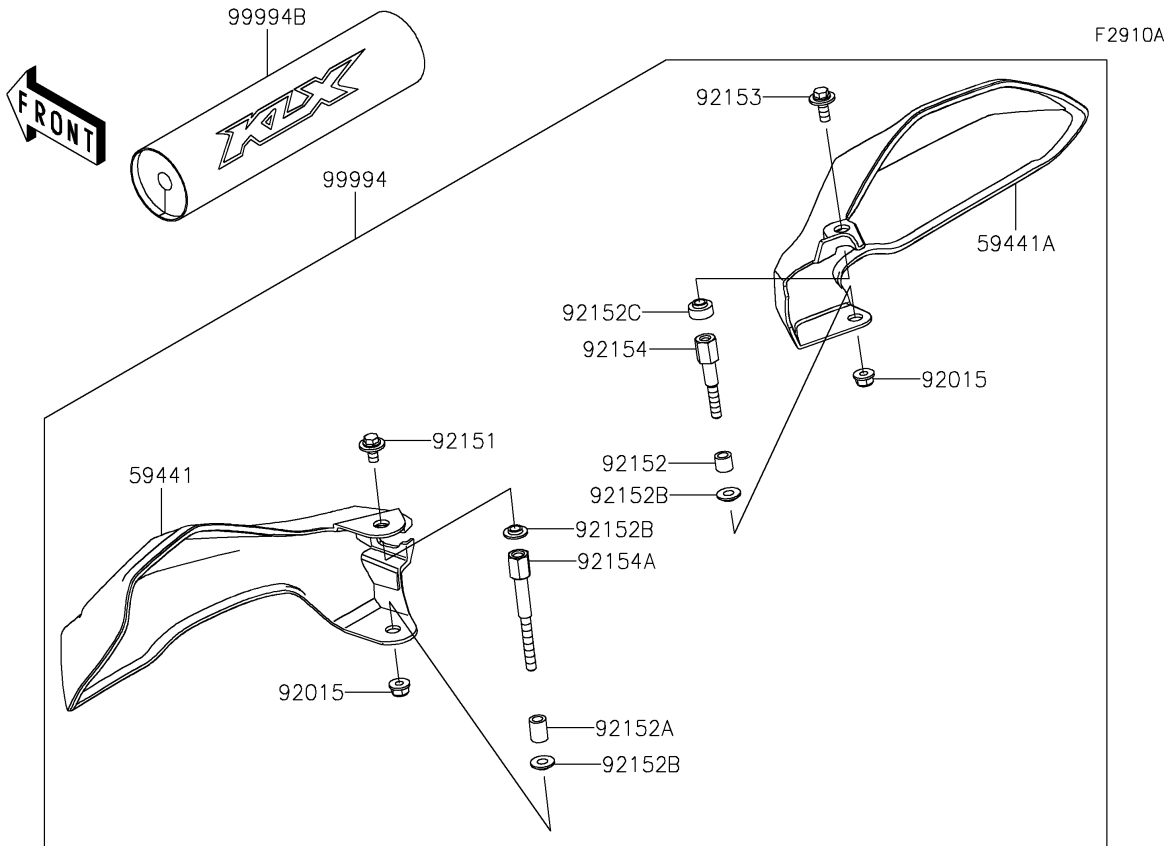

2021 KLX® 230 ABS PARTS DIAGRAM

Accessory(Handle)

2021 KLX® 230 ABS PARTS LIST

Accessory(Handle)

ITEM NAME	PART NUMBER	QUANTITY
HOLDER-HANDLE,UPP,P.SILVER (Ref # 46012)	46012-0359-458	2
HOLDER-HANDLE,LWR,P.SILVER (Ref # 46012A)	46012-0360-458	2
COVER-HANDLE,LH,EBONY (Ref # 59441)	59441-0045-6C	1
COVER-HANDLE,RH,EBONY (Ref # 59441A)	59441-0046-6C	1
NUT,LOCK,FLANGED,6MM (Ref # 92015)	92015-1603	2
BOLT,6X12 (Ref # 92151)	92151-1985	1
COLLAR,6.5X10.5X9.3 (Ref # 92152)	92152-1992	1
COLLAR,6.5X10.5X14 (Ref # 92152A)	92152-2302	1
COLLAR,6.5X15X3.4 (Ref # 92152B)	92152-2314	3
COLLAR (Ref # 92152C)	92152-2592	1
BOLT,FLANGED,6X16 (Ref # 92153)	92153-1059	1
BOLT (Ref # 92154)	92154-1670	1
BOLT (Ref # 92154A)	92154-2359	1
HAND GUARD,EBONY (Ref # 99994)	99994-1248-6C	1
FAT TYPE HANDLE BAR,P.SILVER (Ref # 99994A)	99994-1250-458	1
HANDLE-BAR PAD (Ref # 99994B)	99994-1274	1