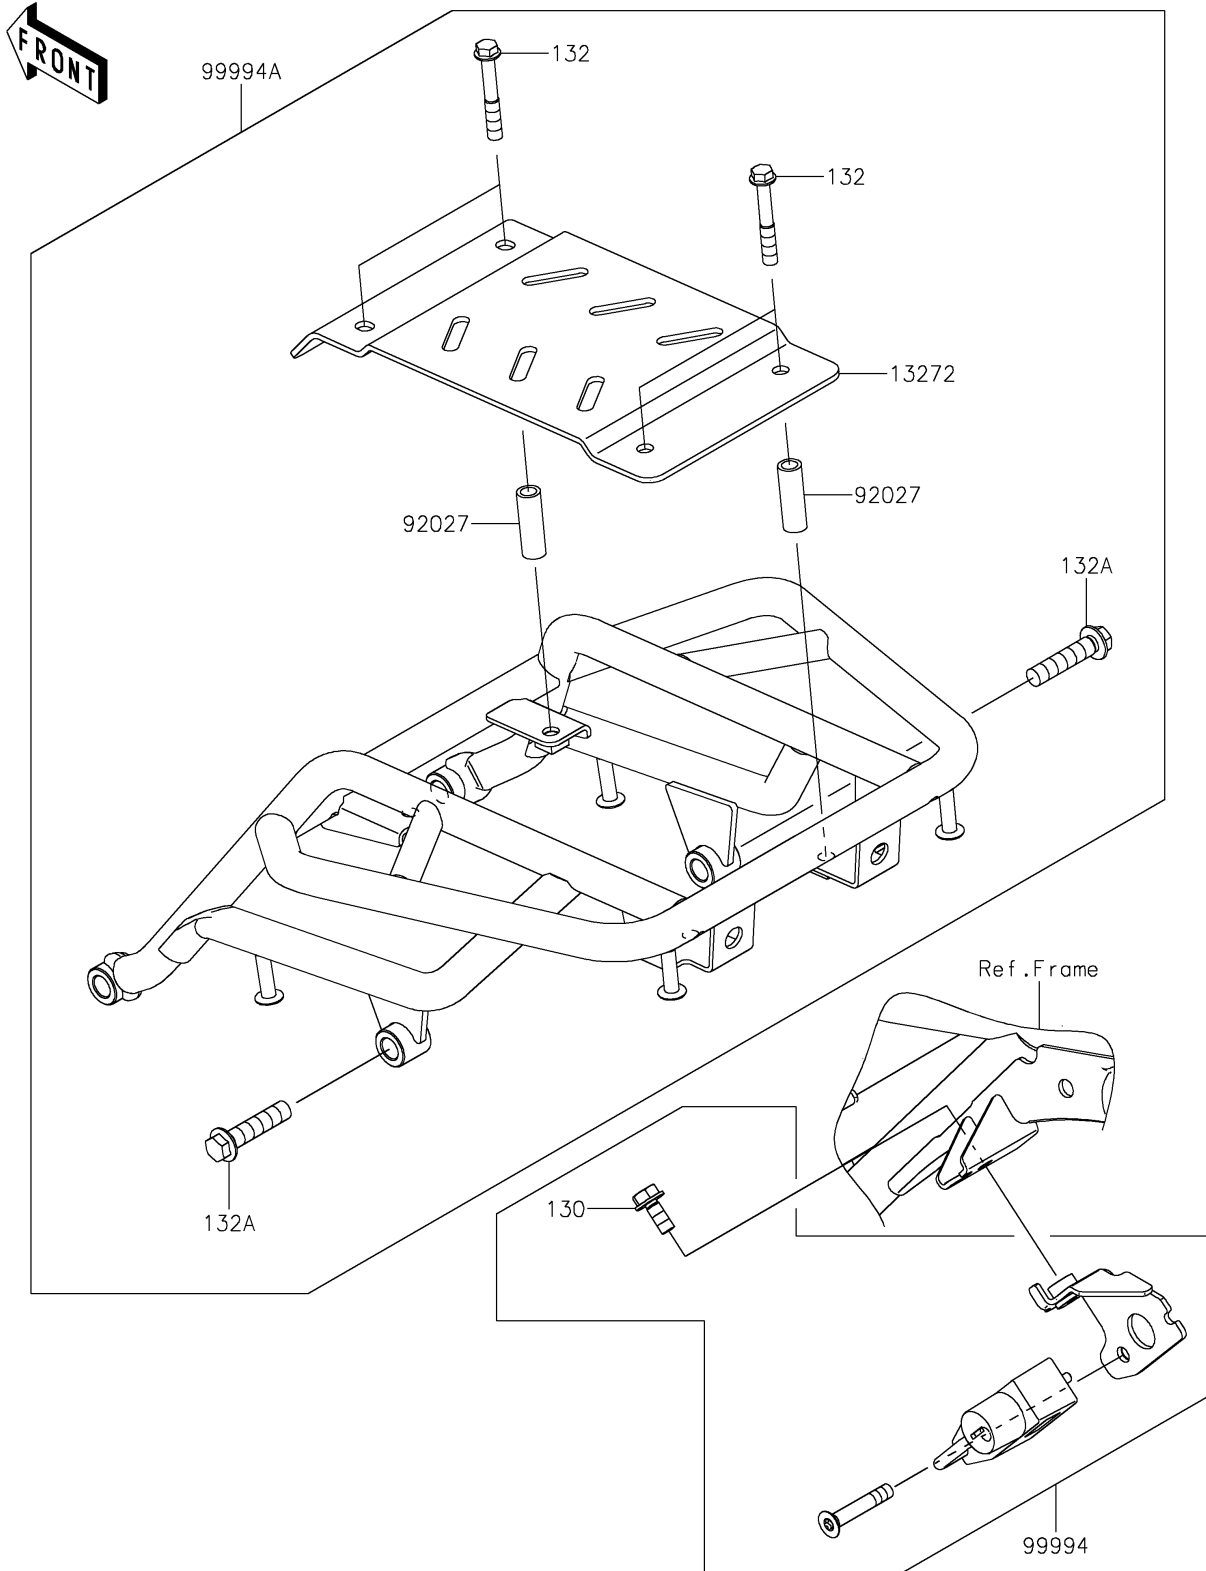

# 2021 KLX<sup>®</sup> 230 ABS PARTS DIAGRAM

Accessory(Helmet Lock and Carrier)

F2910C

## 2021 KLX® 230 ABS PARTS LIST

Accessory(Helmet Lock and Carrier)

ITEM NAME	PART NUMBER	QUANTITY
BOLT-FLANGED,6X14 (Ref # 130)	130BA0614	1
BOLT-FLANGED-SMALL,6X40 (Ref # 132)	132BA0640	4
PLATE (Ref # 13272)	13272-2731	1
BOLT-FLANGED-SMALL,8X35 (Ref # 132A)	132BA0835	4
COLLAR,6.8X10X30 (Ref # 92027)	92027-209	4
HELMET LOCK (Ref # 99994)	99994-1279	1
CARRIER (Ref # 99994A)	99994-1280	1