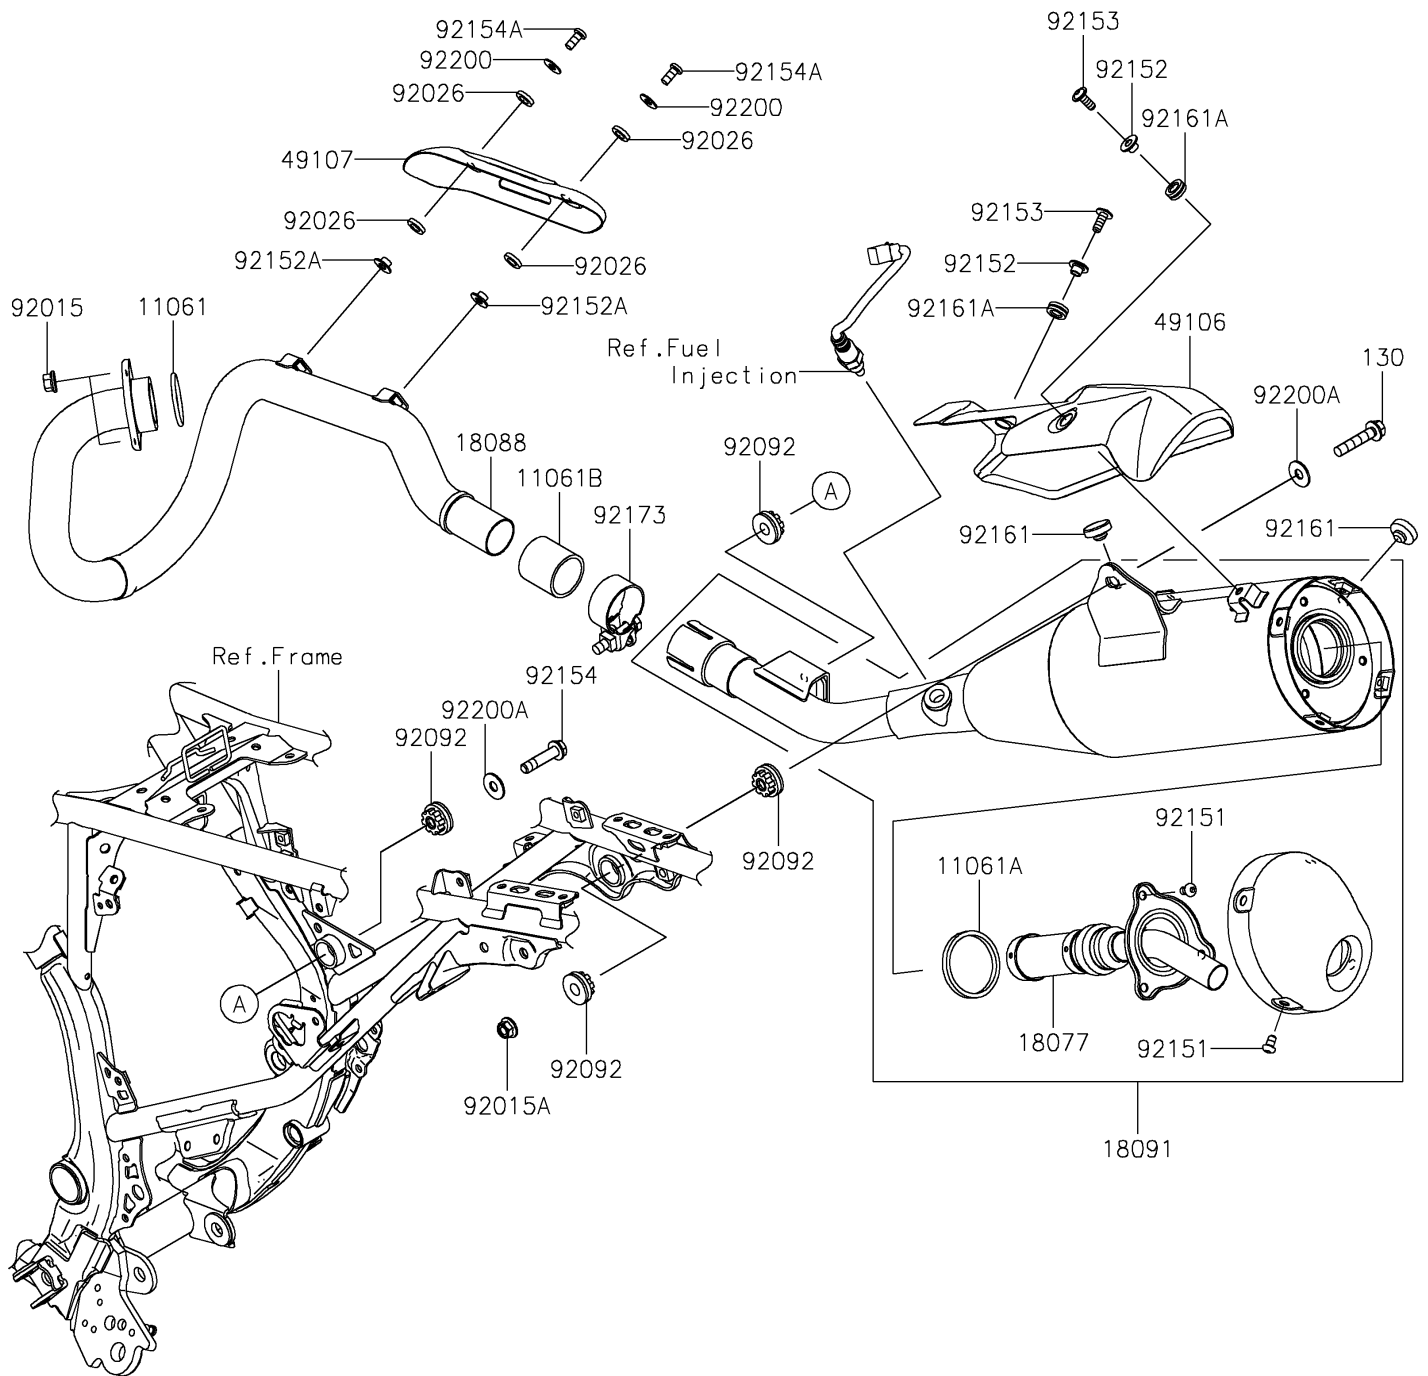

2021 KLX® 230 PARTS DIAGRAM

Muffler(s)

E1140

2021 KLX® 230 PARTS LIST

Muffler(s)

ITEM NAME	PART NUMBER	QUANTITY
GASKET,EX PIPE (Ref # 11061)	11061-0027	1
GASKET,J/P-SILENCER (Ref # 11061A)	11061-0174	1
GASKET,EXHAUST PIPE CONNECTING (Ref # 11061B)	11061-1055	1
BOLT-FLANGED,8X40 (Ref # 130)	130CA0840	1
ARRESTER-SPARK (Ref # 18077)	18077-0046	1
PIPE-EXHAUST (Ref # 18088)	18088-1453	1
BODY-COMP-MUFFLER (Ref # 18091)	18091-1176	1
COVER-MUFFLER (Ref # 49106)	49106-0840	1
COVER-EXHAUST PIPE (Ref # 49107)	49107-0813	1
NUT,8MM (Ref # 92015)	92015-1143	2
NUT,8MM (Ref # 92015A)	92015-1432	1
SPACER,8.7X15.2X3 (Ref # 92026)	92026-0868	4
BUSHING-RUBBER (Ref # 92092)	92092-0018	4
BOLT,SOCKET,6X10 (Ref # 92151)	92151-1449	7
COLLAR,6.3X8.3X7.2 (Ref # 92152)	92152-1602	2
COLLAR,6.3X8.3X6.2 (Ref # 92152A)	92152-2586	2
BOLT,SOCKET,6X16 (Ref # 92153)	92153-0817	2
BOLT,FLANGED,8X36 (Ref # 92154)	92154-1301	1
BOLT,6X14 (Ref # 92154A)	92154-3955	2
DAMPER,MUFFLER (Ref # 92161)	92161-1284	2
DAMPER (Ref # 92161A)	92161-1475	2
CLAMP (Ref # 92173)	92173-2189	1
WASHER,6.5X16X1 (Ref # 92200)	92200-1974	2
WASHER,8.5X22X1.5 (Ref # 92200A)	92200-1975	2