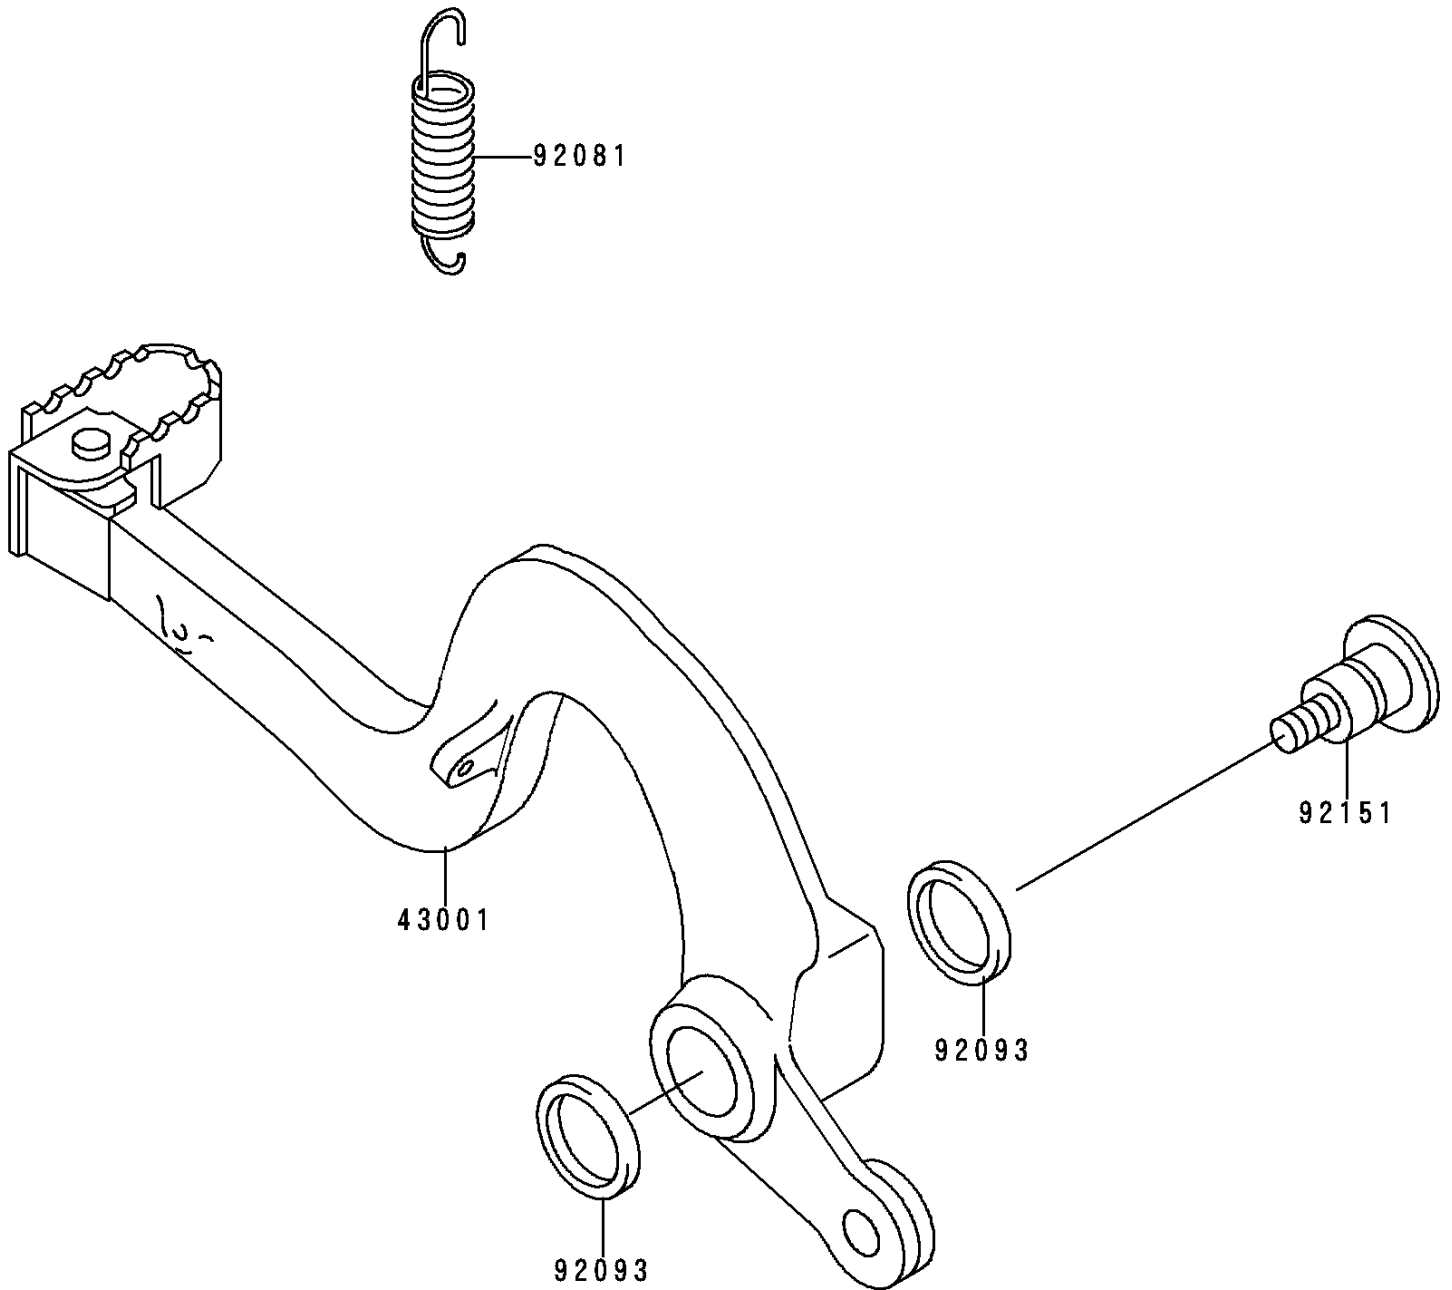

1998 KX250 PARTS DIAGRAM

Brake Pedal

F2260

1998 KX250 PARTS LIST

Brake Pedal

| ITEM NAME | PART NUMBER | QUANTITY |
|---|-------------|----------|
| LEVER-BRAKE,PEDAL (Ref # 43001) | 43001-1382 | 1 |
| SPRING,BRAKE PEDAL RETURN (Ref # 92081) | 92081-1932 | 1 |
| SEAL,MY15.9X20X2.8 (Ref # 92093) | 92093-1433 | 2 |
| BOLT (Ref # 92151) | 92151-1104 | 1 |