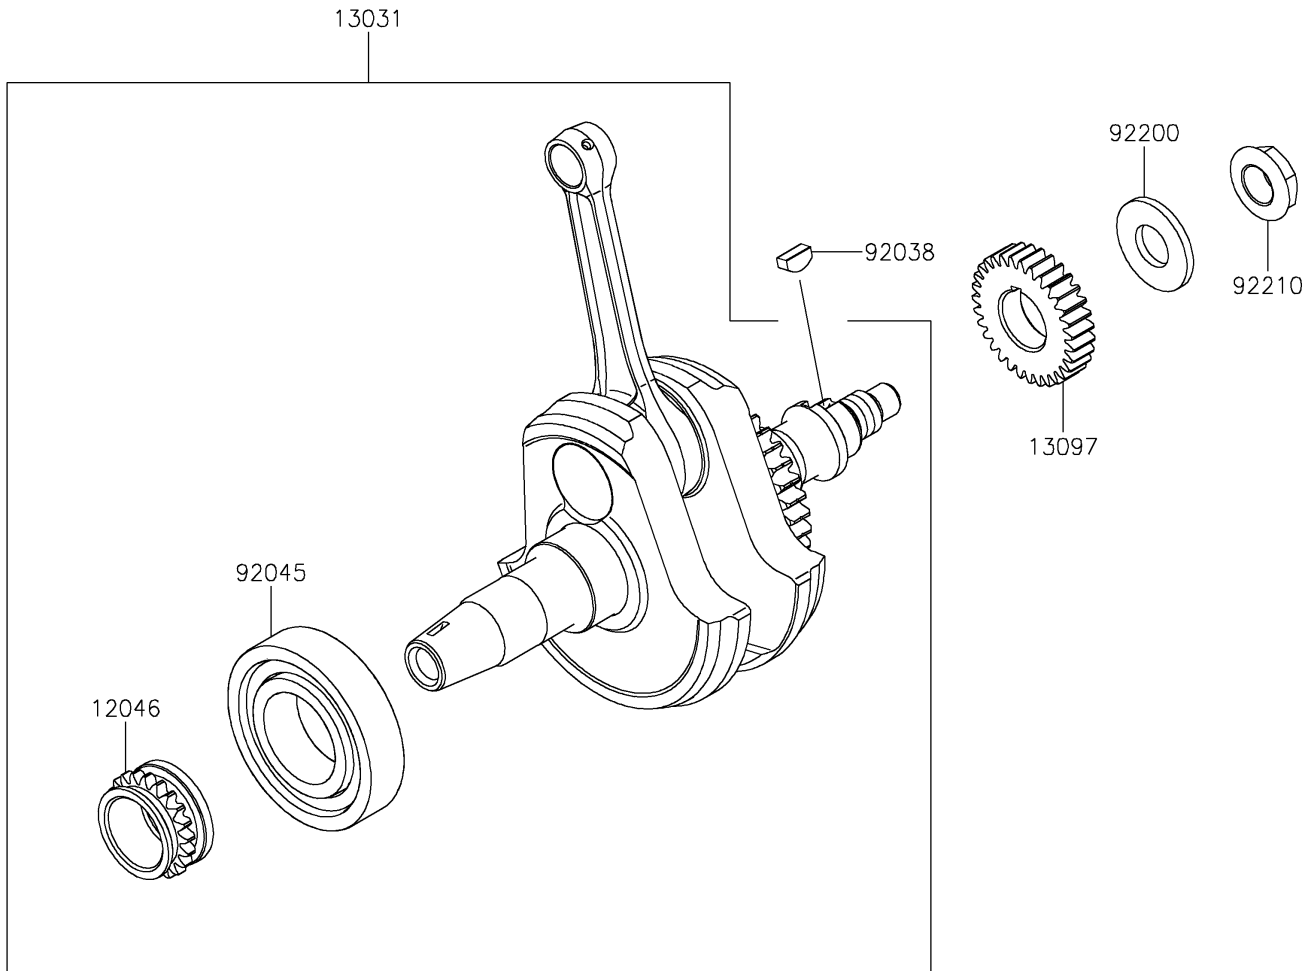

2021 KLX® 230 PARTS DIAGRAM

Crankshaft

E1321

2021 KLX® 230 PARTS LIST

Crankshaft

ITEM NAME	PART NUMBER	QUANTITY
SPROCKET,21T (Ref # 12046)	12046-0613	1
CRANKSHAFT-COMP (Ref # 13031)	13031-0908	1
BALANCER (Ref # 13041)	13041-0571	1
GEAR-PRIMARY SPUR,31T (Ref # 13097)	13097-0603	1
GEAR-SPUR,BALANCER,DRIVEN,35T (Ref # 59051)	59051-0838	1
RING-SNAP,18MM (Ref # 92033)	92033-029	1
KEY (Ref # 92038)	92038-1057	1
BEARING-BALL,6207CS17 (Ref # 92045)	92045-0906	1
WASHER,16.3X35X3.2 (Ref # 92200)	92200-0119	1
NUT,16MM (Ref # 92210)	92210-1538	1