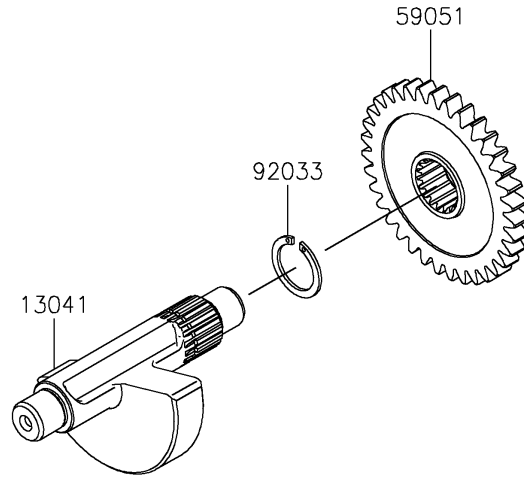

2021 KLX® 230 PARTS DIAGRAM

Crankshaft

E1321

2021 KLX® 230 PARTS LIST

Crankshaft

ITEM NAME	PART NUMBER	QUANTITY
SPROCKET,21T (Ref # 12046)	12046-0613	1
CRANKSHAFT-COMP (Ref # 13031)	13031-0908	1
BALANCER (Ref # 13041)	13041-0571	1
GEAR-PRIMARY SPUR,31T (Ref # 13097)	13097-0603	1
GEAR-SPUR,BALANCER,DRIVEN,35T (Ref # 59051)	59051-0838	1
RING-SNAP,18MM (Ref # 92033)	92033-029	1
KEY (Ref # 92038)	92038-1057	1
BEARING-BALL,6207CS17 (Ref # 92045)	92045-0906	1
WASHER,16.3X35X3.2 (Ref # 92200)	92200-0119	1
NUT,16MM (Ref # 92210)	92210-1538	1