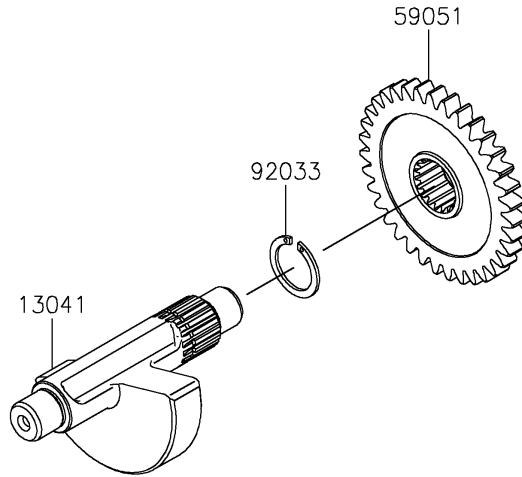

# 2021 KLX® 230 PARTS DIAGRAM

Crankshaft

E1321

## 2021 KLX® 230 PARTS LIST

### Crankshaft

ITEM NAME	PART NUMBER	QUANTITY
SPROCKET,21T (Ref # 12046)	12046-0613	1
CRANKSHAFT-COMP (Ref # 13031)	13031-0908	1
BALANCER (Ref # 13041)	13041-0571	1
GEAR-PRIMARY SPUR,31T (Ref # 13097)	13097-0603	1
GEAR-SPUR,BALANCER,DRIVEN,35T (Ref # 59051)	59051-0838	1
RING-SNAP,18MM (Ref # 92033)	92033-029	1
KEY (Ref # 92038)	92038-1057	1
BEARING-BALL,6207CS17 (Ref # 92045)	92045-0906	1
WASHER,16.3X35X3.2 (Ref # 92200)	92200-0119	1
NUT,16MM (Ref # 92210)	92210-1538	1