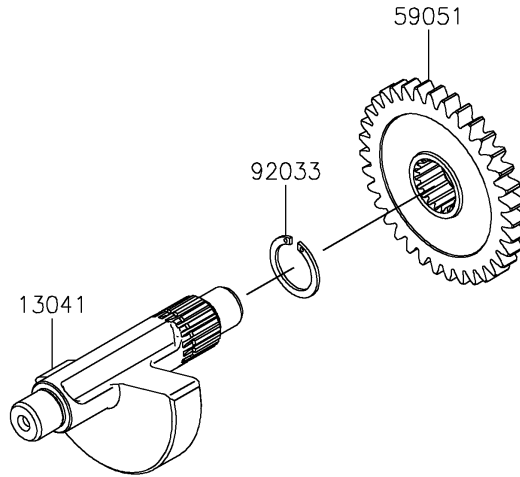

2021 KLX® 230 PARTS DIAGRAM

Crankshaft

E1321

2021 KLX® 230 PARTS LIST

Crankshaft

ITEM NAME	PART NUMBER	QUANTITY
SPROCKET,21T (Ref # 12046)	12046-0613	1
CRANKSHAFT-COMP (Ref # 13031)	13031-0908	1
BALANCER (Ref # 13041)	13041-0571	1
GEAR-PRIMARY SPUR,31T (Ref # 13097)	13097-0603	1
GEAR-SPUR,BALANCER,DRIVEN,35T (Ref # 59051)	59051-0838	1
RING-SNAP,18MM (Ref # 92033)	92033-029	1
KEY (Ref # 92038)	92038-1057	1
BEARING-BALL,6207CS17 (Ref # 92045)	92045-0906	1
WASHER,16.3X35X3.2 (Ref # 92200)	92200-0119	1
NUT,16MM (Ref # 92210)	92210-1538	1