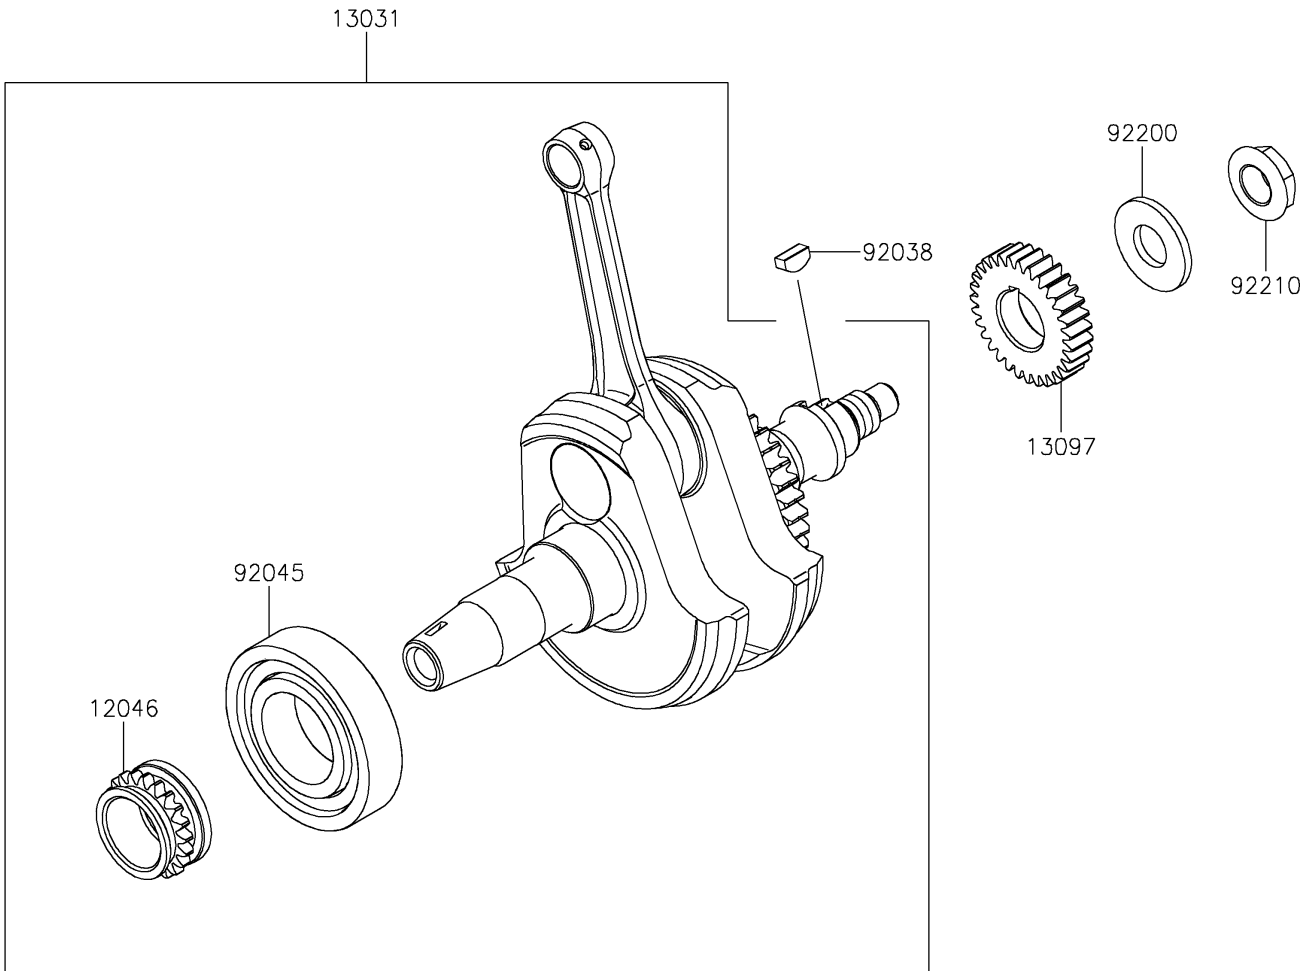

# 2021 KLX® 230 PARTS DIAGRAM

Crankshaft

E1321

## 2021 KLX® 230 PARTS LIST

### Crankshaft

ITEM NAME	PART NUMBER	QUANTITY
SPROCKET,21T (Ref # 12046)	12046-0613	1
CRANKSHAFT-COMP (Ref # 13031)	13031-0908	1
BALANCER (Ref # 13041)	13041-0571	1
GEAR-PRIMARY SPUR,31T (Ref # 13097)	13097-0603	1
GEAR-SPUR,BALANCER,DRIVEN,35T (Ref # 59051)	59051-0838	1
RING-SNAP,18MM (Ref # 92033)	92033-029	1
KEY (Ref # 92038)	92038-1057	1
BEARING-BALL,6207CS17 (Ref # 92045)	92045-0906	1
WASHER,16.3X35X3.2 (Ref # 92200)	92200-0119	1
NUT,16MM (Ref # 92210)	92210-1538	1