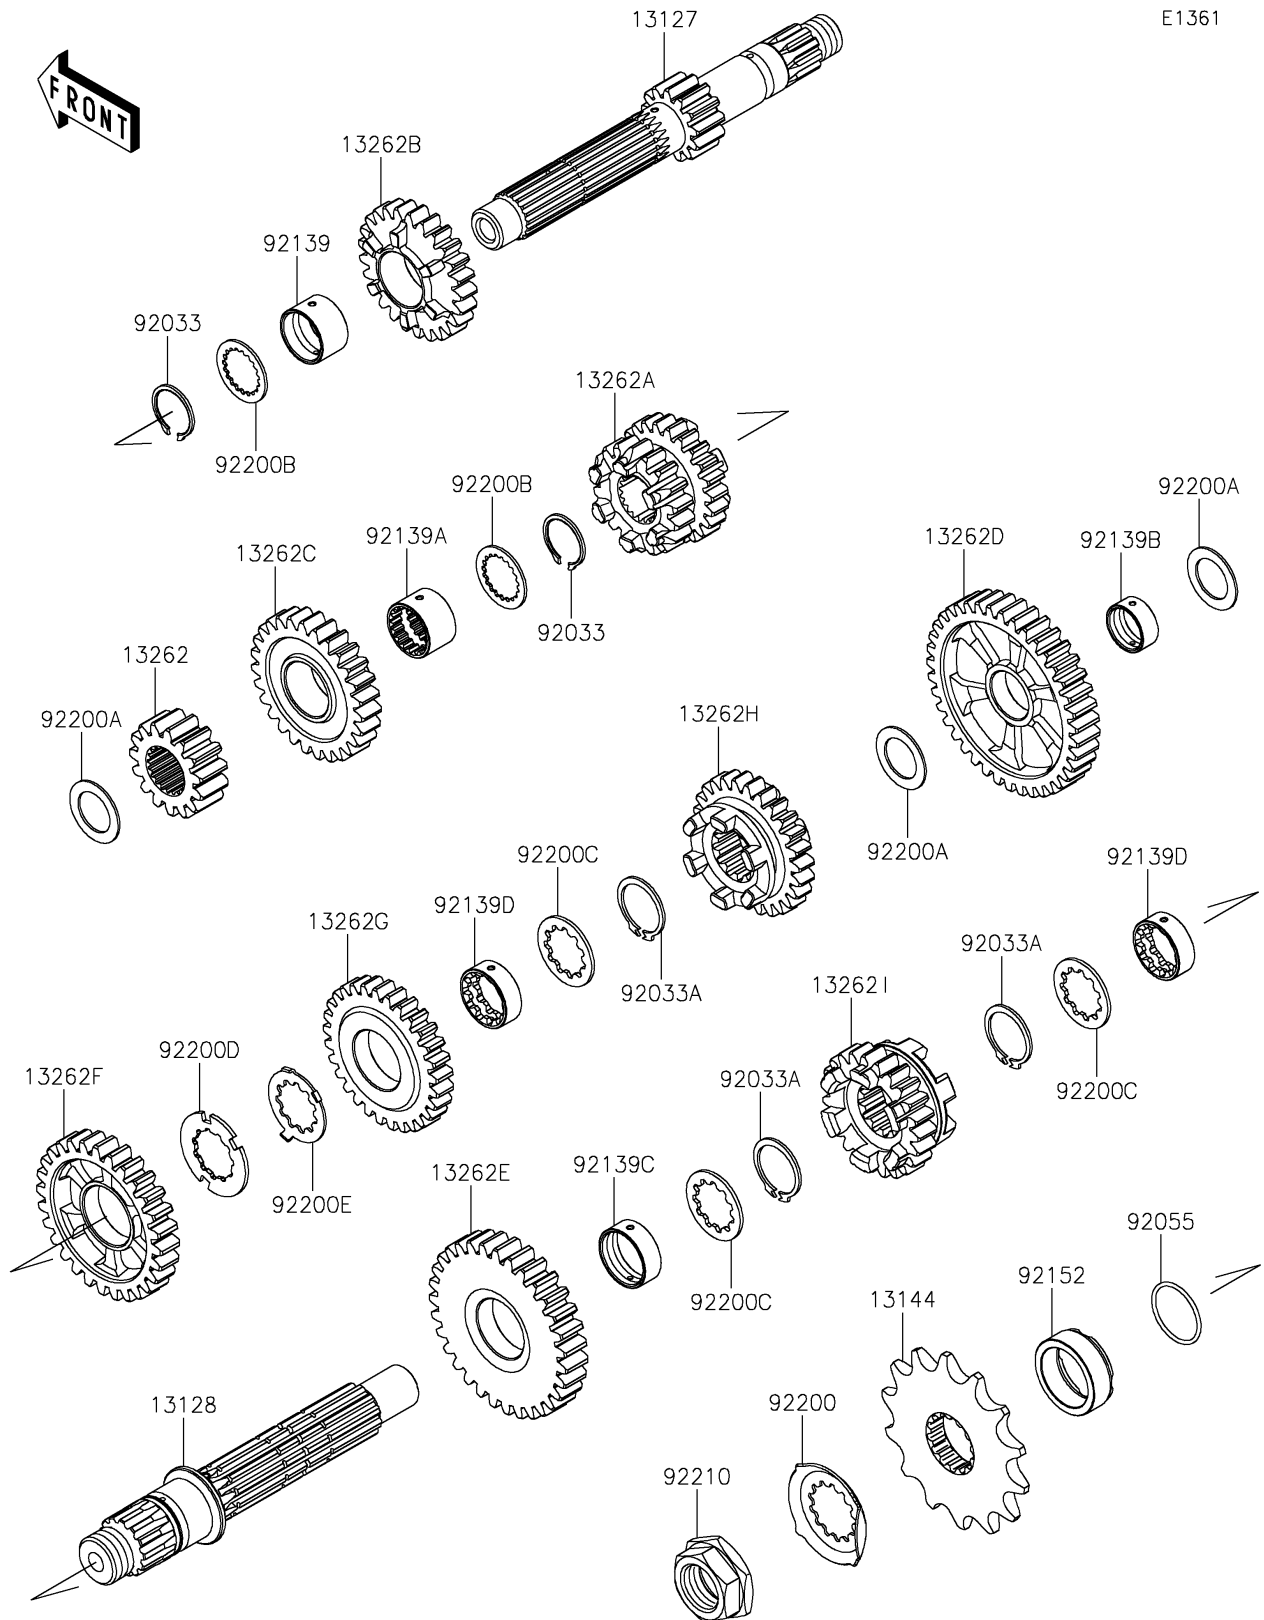

2021 KLX® 230 PARTS DIAGRAM

Transmission

2021 KLX® 230 PARTS LIST

Transmission

ITEM NAME	PART NUMBER	QUANTITY
SHAFT-TRANSMISSION INPUT (Ref # 13127)	13127-0698	1
SHAFT-TRANSMISSION OUTPUT (Ref # 13128)	13128-0712	1
SPROCKET-OUTPUT,14T (Ref # 13144)	13144-0586	1
GEAR,INPUT 2ND,15T (Ref # 13262)	13262-1368	1
GEAR,INPUT 3RD&4TH,18T&23T (Ref # 13262A)	13262-1369	1
GEAR,INPUT 5TH,25T (Ref # 13262B)	13262-1370	1
GEAR,INPUT 6TH,27T (Ref # 13262C)	13262-1371	1
GEAR,OUTPUT LOW,39T (Ref # 13262D)	13262-1372	1
GEAR,OUTPUT 2ND,31T (Ref # 13262E)	13262-1373	1
GEAR,OUTPUT 3RD,28T (Ref # 13262F)	13262-1374	1
GEAR,OUTPUT 4TH,29T (Ref # 13262G)	13262-1375	1
GEAR,OUTPUT 5TH,26T (Ref # 13262H)	13262-1376	1
GEAR,OUTPUT 6TH,23T (Ref # 13262I)	13262-1377	1
RING-SNAP (Ref # 92033)	92033-0798	2
RING-SNAP (Ref # 92033A)	92033-0799	3
RING-O,21.5X1.5 (Ref # 92055)	92055-0196	1
BUSHING,20X23X14 (Ref # 92139)	92139-0917	1
BUSHING,17.9X23X14.5 (Ref # 92139A)	92139-0918	1
BUSHING,17X20X8.5 (Ref # 92139B)	92139-0919	1
BUSHING,22X25X8.5 (Ref # 92139C)	92139-0920	1
BUSHING,18.7X25X8.6 (Ref # 92139D)	92139-0921	2
COLLAR (Ref # 92152)	92152-1350	1
WASHER (Ref # 92200)	92200-1720	1
WASHER,17.2X26X1 (Ref # 92200A)	92200-2223	3
WASHER,20X26X1.2 (Ref # 92200B)	92200-2224	2
WASHER,22.3X29X1.5 (Ref # 92200C)	92200-2226	3
WASHER (Ref # 92200D)	92200-2227	1
WASHER (Ref # 92200E)	92200-2228	1
NUT,20MM (Ref # 92210)	92210-0850	1