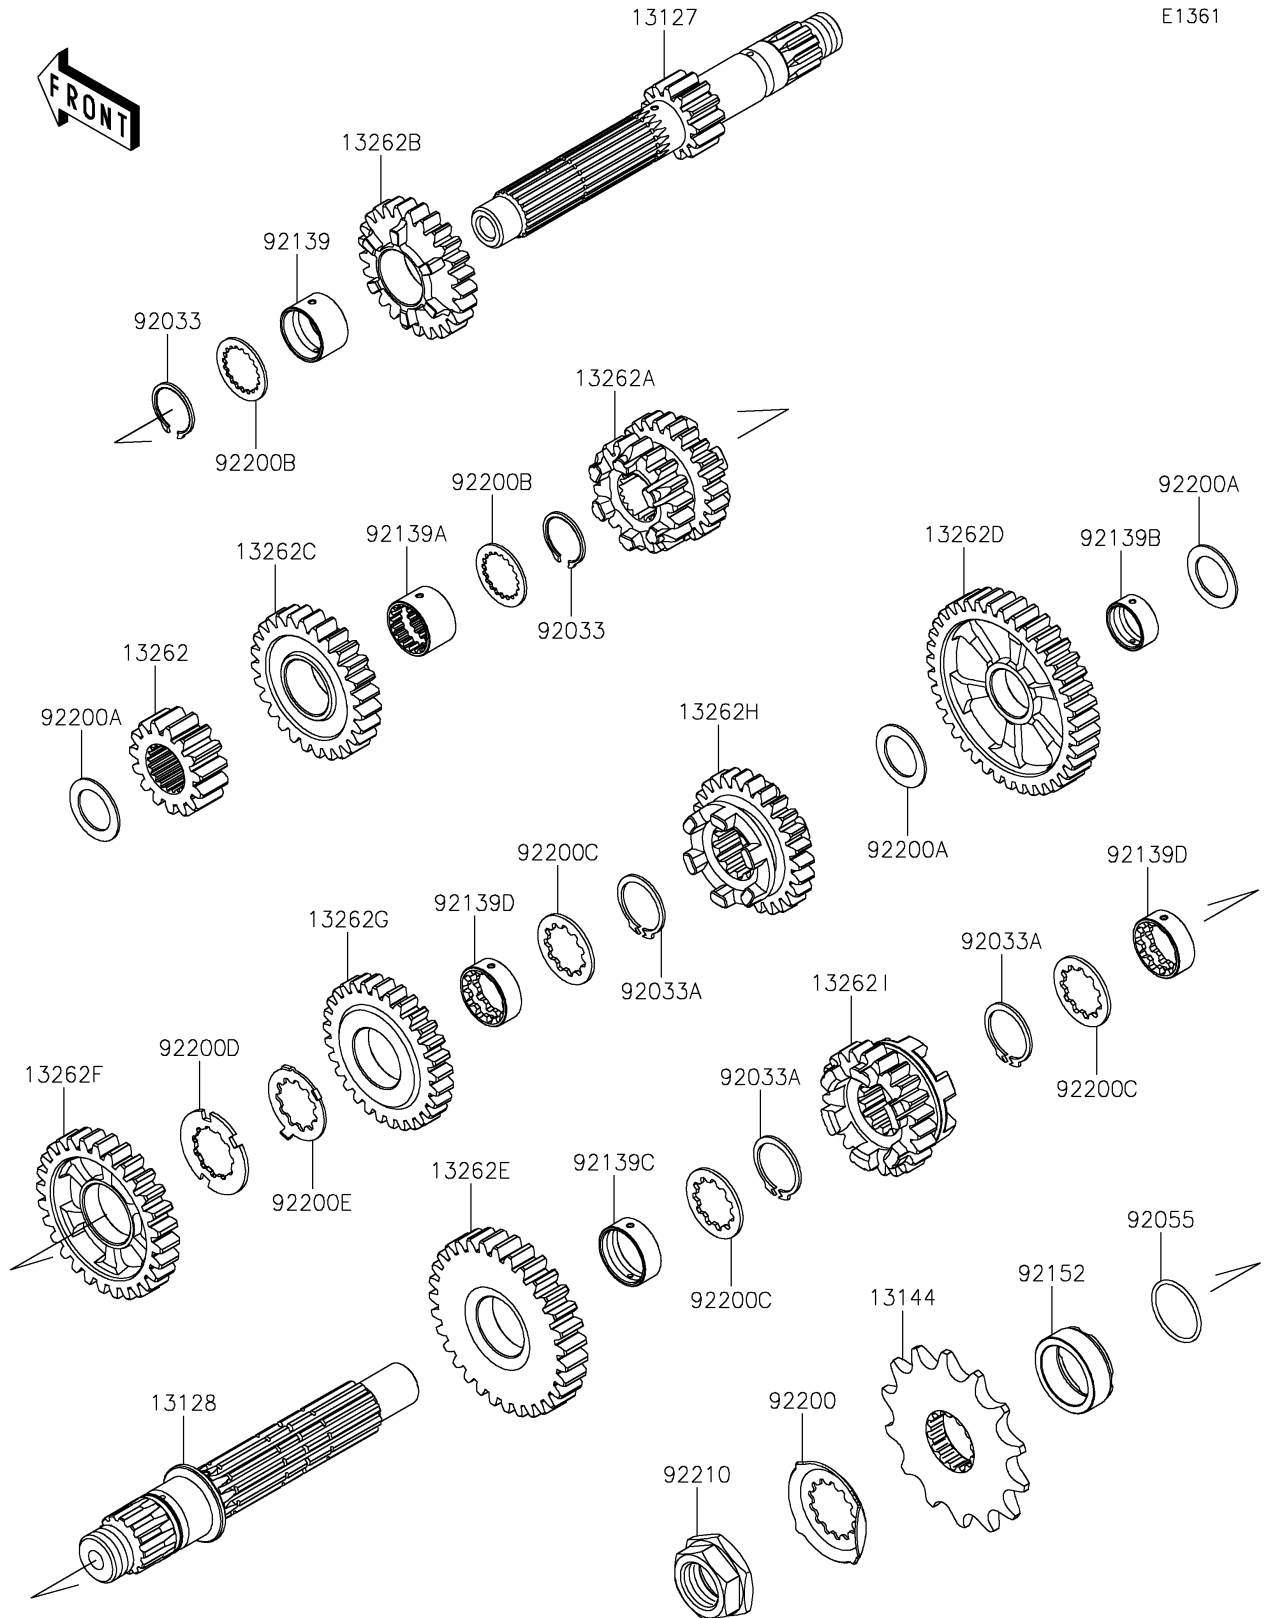

2021 KLX® 230 PARTS DIAGRAM

Transmission

2021 KLX® 230 PARTS LIST

Transmission

ITEM NAME	PART NUMBER	QUANTITY
SHAFT-TRANSMISSION INPUT (Ref # 13127)	13127-0698	1
SHAFT-TRANSMISSION OUTPUT (Ref # 13128)	13128-0712	1
SPROCKET-OUTPUT,14T (Ref # 13144)	13144-0586	1
GEAR,INPUT 2ND,15T (Ref # 13262)	13262-1368	1
GEAR,INPUT 3RD&4TH,18T&23T (Ref # 13262A)	13262-1369	1
GEAR,INPUT 5TH,25T (Ref # 13262B)	13262-1370	1
GEAR,INPUT 6TH,27T (Ref # 13262C)	13262-1371	1
GEAR,OUTPUT LOW,39T (Ref # 13262D)	13262-1372	1
GEAR,OUTPUT 2ND,31T (Ref # 13262E)	13262-1373	1
GEAR,OUTPUT 3RD,28T (Ref # 13262F)	13262-1374	1
GEAR,OUTPUT 4TH,29T (Ref # 13262G)	13262-1375	1
GEAR,OUTPUT 5TH,26T (Ref # 13262H)	13262-1376	1
GEAR,OUTPUT 6TH,23T (Ref # 13262I)	13262-1377	1
RING-SNAP (Ref # 92033)	92033-0798	2
RING-SNAP (Ref # 92033A)	92033-0799	3
RING-O,21.5X1.5 (Ref # 92055)	92055-0196	1
BUSHING,20X23X14 (Ref # 92139)	92139-0917	1
BUSHING,17.9X23X14.5 (Ref # 92139A)	92139-0918	1
BUSHING,17X20X8.5 (Ref # 92139B)	92139-0919	1
BUSHING,22X25X8.5 (Ref # 92139C)	92139-0920	1
BUSHING,18.7X25X8.6 (Ref # 92139D)	92139-0921	2
COLLAR (Ref # 92152)	92152-1350	1
WASHER (Ref # 92200)	92200-1720	1
WASHER,17.2X26X1 (Ref # 92200A)	92200-2223	3
WASHER,20X26X1.2 (Ref # 92200B)	92200-2224	2
WASHER,22.3X29X1.5 (Ref # 92200C)	92200-2226	3
WASHER (Ref # 92200D)	92200-2227	1
WASHER (Ref # 92200E)	92200-2228	1
NUT,20MM (Ref # 92210)	92210-0850	1