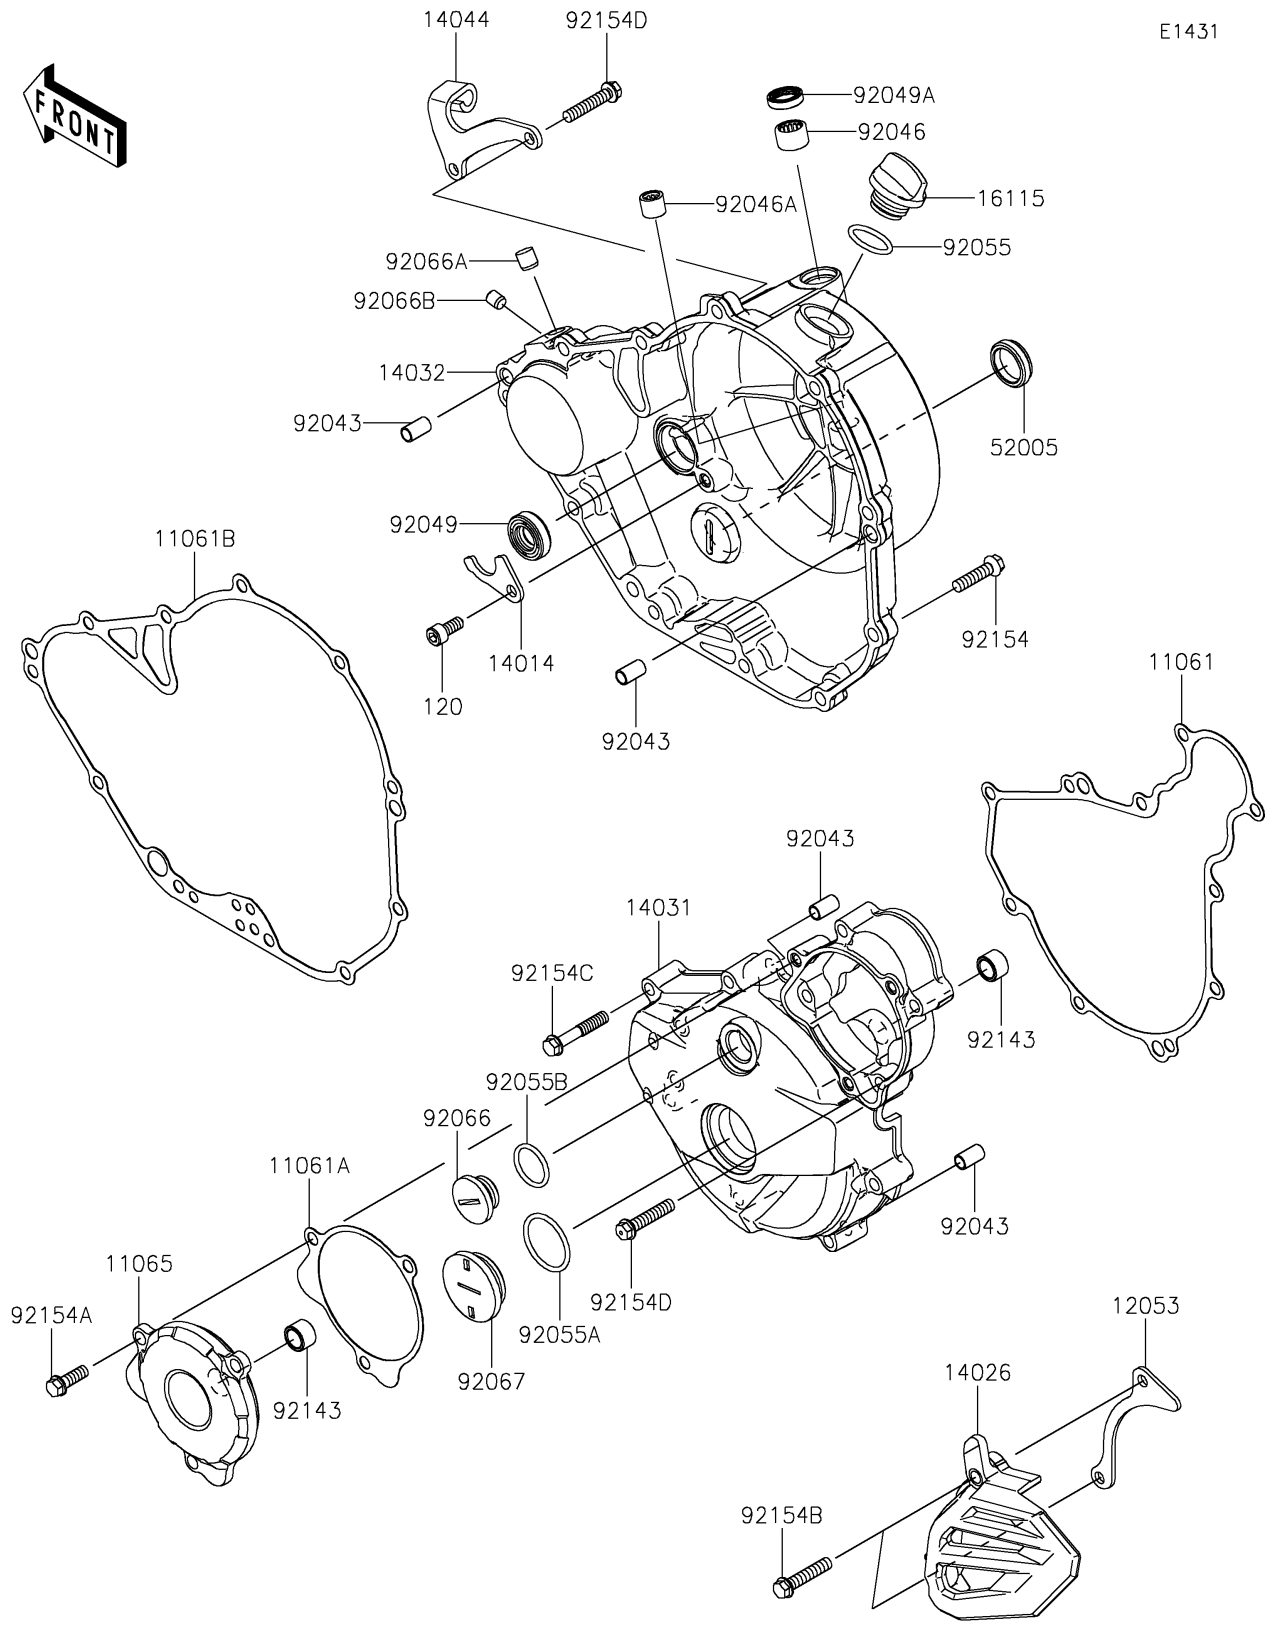

2021 KLX® 230 PARTS DIAGRAM

Engine Cover(s)

E1431

2021 KLX® 230 PARTS LIST

Engine Cover(s)

ITEM NAME	PART NUMBER	QUANTITY
GASKET,GENERATOR COVER (Ref # 11061)	11061-1299	1
GASKET,GENERATOR COVER CAP (Ref # 11061A)	11061-1300	1
GASKET,CLUTCH COVER (Ref # 11061B)	11061-1301	1
CAP,GENERATOR COVER (Ref # 11065)	11065-1300	1
BOLT-SOCKET,6X14 (Ref # 120)	120CA0614	1
GUIDE-CHAIN (Ref # 12053)	12053-0272	1
PLATE-POSITION (Ref # 14014)	14014-0567	1
COVER-CHAIN (Ref # 14026)	14026-0146	1
COVER-GENERATOR (Ref # 14031)	14031-0644	1
COVER-CLUTCH (Ref # 14032)	14032-0657	1
HOLDER-CABLE (Ref # 14044)	14044-0573	1
CAP-OIL FILLER (Ref # 16115)	16115-1053	1
GAUGE,OIL LEVEL (Ref # 52005)	52005-1009	1
PIN,6.2X8X14 (Ref # 92043)	92043-1741	4
BEARING-NEEDLE,HK1210FM (Ref # 92046)	92046-0034	1
BEARING-NEEDLE (Ref # 92046A)	92046-0042	1
SEAL-OIL (Ref # 92049)	92049-1191	1
SEAL-OIL,AG0353-F0 (Ref # 92049A)	92049-1262	1
RING-O,19.8MM (Ref # 92055)	92055-0844	1
RING-O,27.7X2.4 (Ref # 92055A)	92055-091	1
RING-O,20X2 (Ref # 92055B)	92055-1146	1
PLUG,COVER (Ref # 92066)	92066-0011	1
PLUG (Ref # 92066A)	92066-0796	1
PLUG,OIL LINE,7.2X8 (Ref # 92066B)	92066-1012	1
PLUG,30X8 (Ref # 92067)	92067-024	1
COLLAR (Ref # 92143)	92143-1263	2
BOLT,FLANGED,6X25 (Ref # 92154)	92154-0520	9
BOLT,FLANGED,6X18 (Ref # 92154A)	92154-1775	3
BOLT,FLANGED,6X30 (Ref # 92154B)	92154-1830	2

2021 KLX® 230 PARTS LIST

Engine Cover(s)

ITEM NAME	PART NUMBER	QUANTITY
BOLT,FLANGED,6X35 (Ref # 92154C)	92154-2100	8
BOLT,FLANGED,6X30 (Ref # 92154D)	92154-4061	4