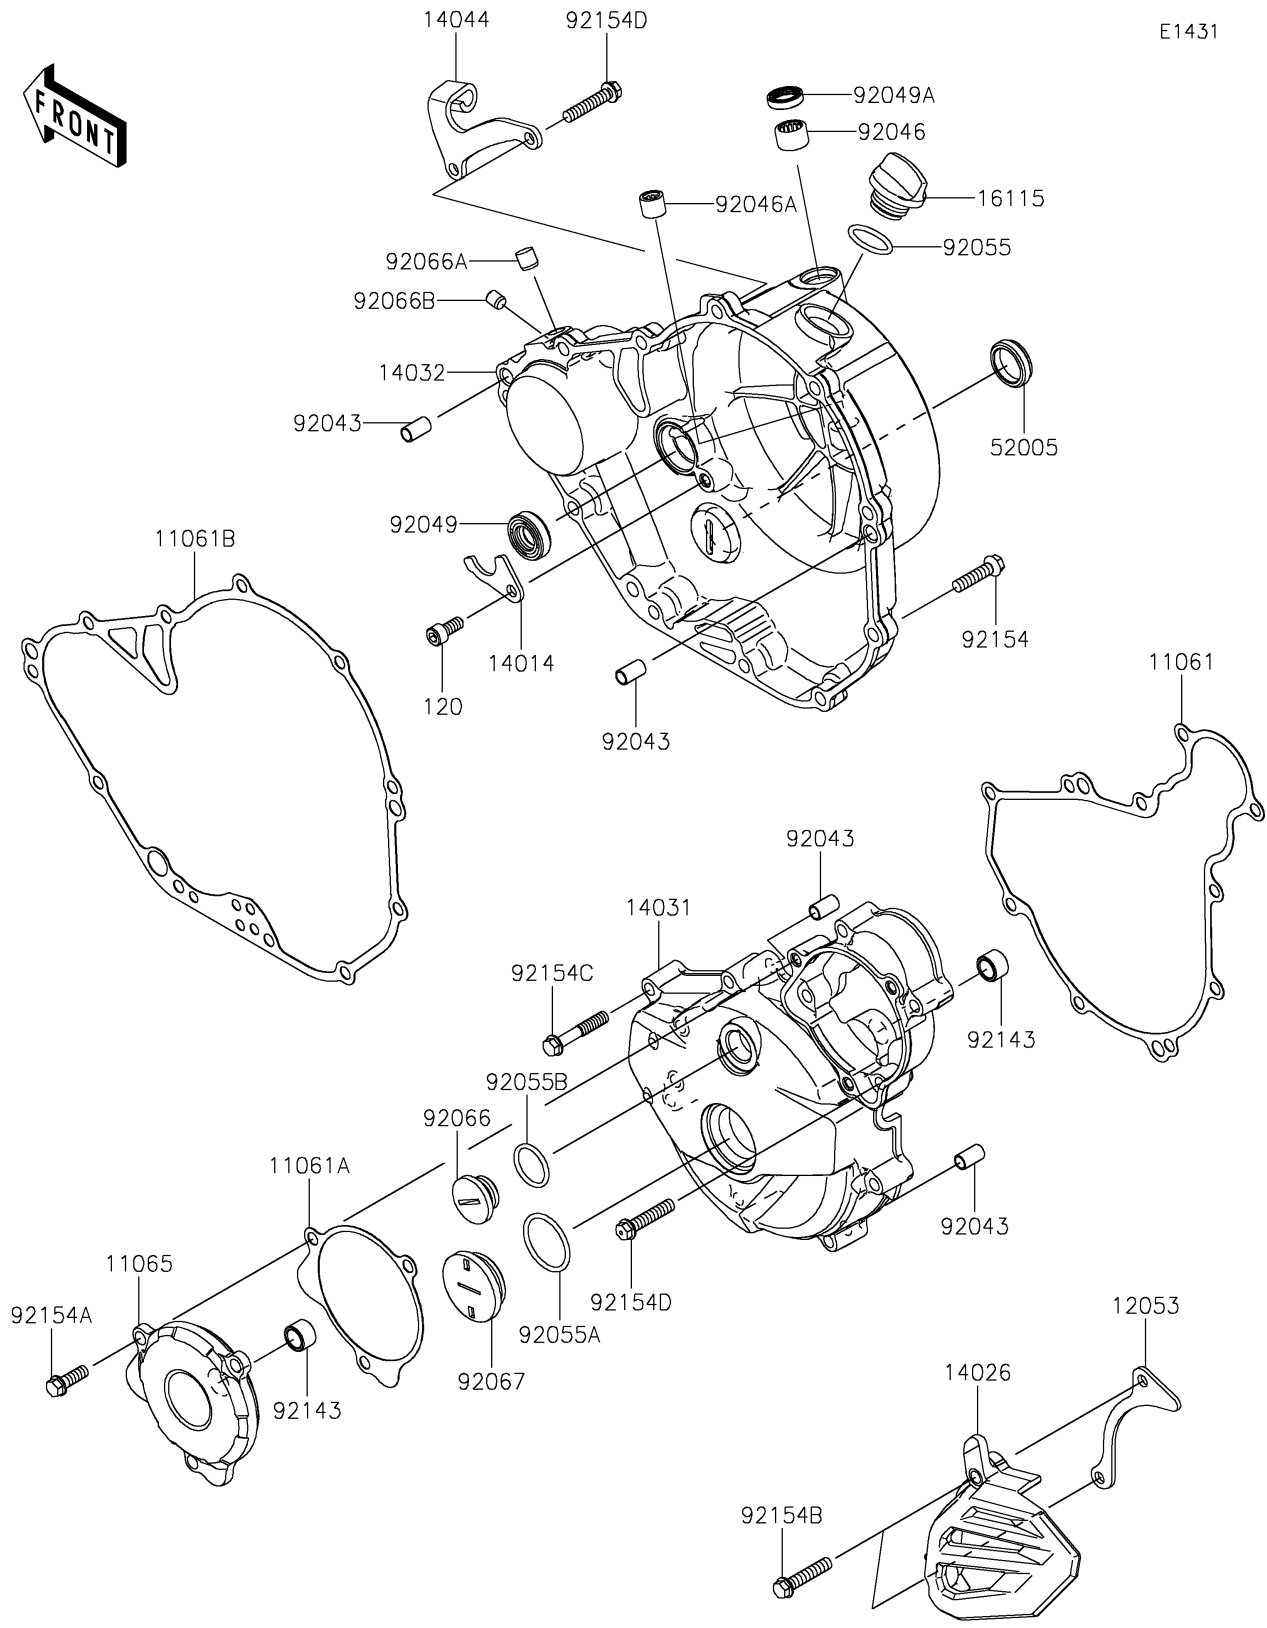

# 2021 KLX® 230 PARTS DIAGRAM

Engine Cover(s)

E1431

## 2021 KLX® 230 PARTS LIST

### Engine Cover(s)

ITEM NAME	PART NUMBER	QUANTITY
GASKET,GENERATOR COVER (Ref # 11061)	11061-1299	1
GASKET,GENERATOR COVER CAP (Ref # 11061A)	11061-1300	1
GASKET,CLUTCH COVER (Ref # 11061B)	11061-1301	1
CAP,GENERATOR COVER (Ref # 11065)	11065-1300	1
BOLT-SOCKET,6X14 (Ref # 120)	120CA0614	1
GUIDE-CHAIN (Ref # 12053)	12053-0272	1
PLATE-POSITION (Ref # 14014)	14014-0567	1
COVER-CHAIN (Ref # 14026)	14026-0146	1
COVER-GENERATOR (Ref # 14031)	14031-0644	1
COVER-CLUTCH (Ref # 14032)	14032-0657	1
HOLDER-CABLE (Ref # 14044)	14044-0573	1
CAP-OIL FILLER (Ref # 16115)	16115-1053	1
GAUGE,OIL LEVEL (Ref # 52005)	52005-1009	1
PIN,6.2X8X14 (Ref # 92043)	92043-1741	4
BEARING-NEEDLE,HK1210FM (Ref # 92046)	92046-0034	1
BEARING-NEEDLE (Ref # 92046A)	92046-0042	1
SEAL-OIL (Ref # 92049)	92049-1191	1
SEAL-OIL,AG0353-F0 (Ref # 92049A)	92049-1262	1
RING-O,19.8MM (Ref # 92055)	92055-0844	1
RING-O,27.7X2.4 (Ref # 92055A)	92055-091	1
RING-O,20X2 (Ref # 92055B)	92055-1146	1
PLUG,COVER (Ref # 92066)	92066-0011	1
PLUG (Ref # 92066A)	92066-0796	1
PLUG,OIL LINE,7.2X8 (Ref # 92066B)	92066-1012	1
PLUG,30X8 (Ref # 92067)	92067-024	1
COLLAR (Ref # 92143)	92143-1263	2
BOLT,FLANGED,6X25 (Ref # 92154)	92154-0520	9
BOLT,FLANGED,6X18 (Ref # 92154A)	92154-1775	3
BOLT,FLANGED,6X30 (Ref # 92154B)	92154-1830	2

## 2021 KLX® 230 PARTS LIST

Engine Cover(s)

ITEM NAME	PART NUMBER	QUANTITY
BOLT,FLANGED,6X35 (Ref # 92154C)	92154-2100	8
BOLT,FLANGED,6X30 (Ref # 92154D)	92154-4061	4