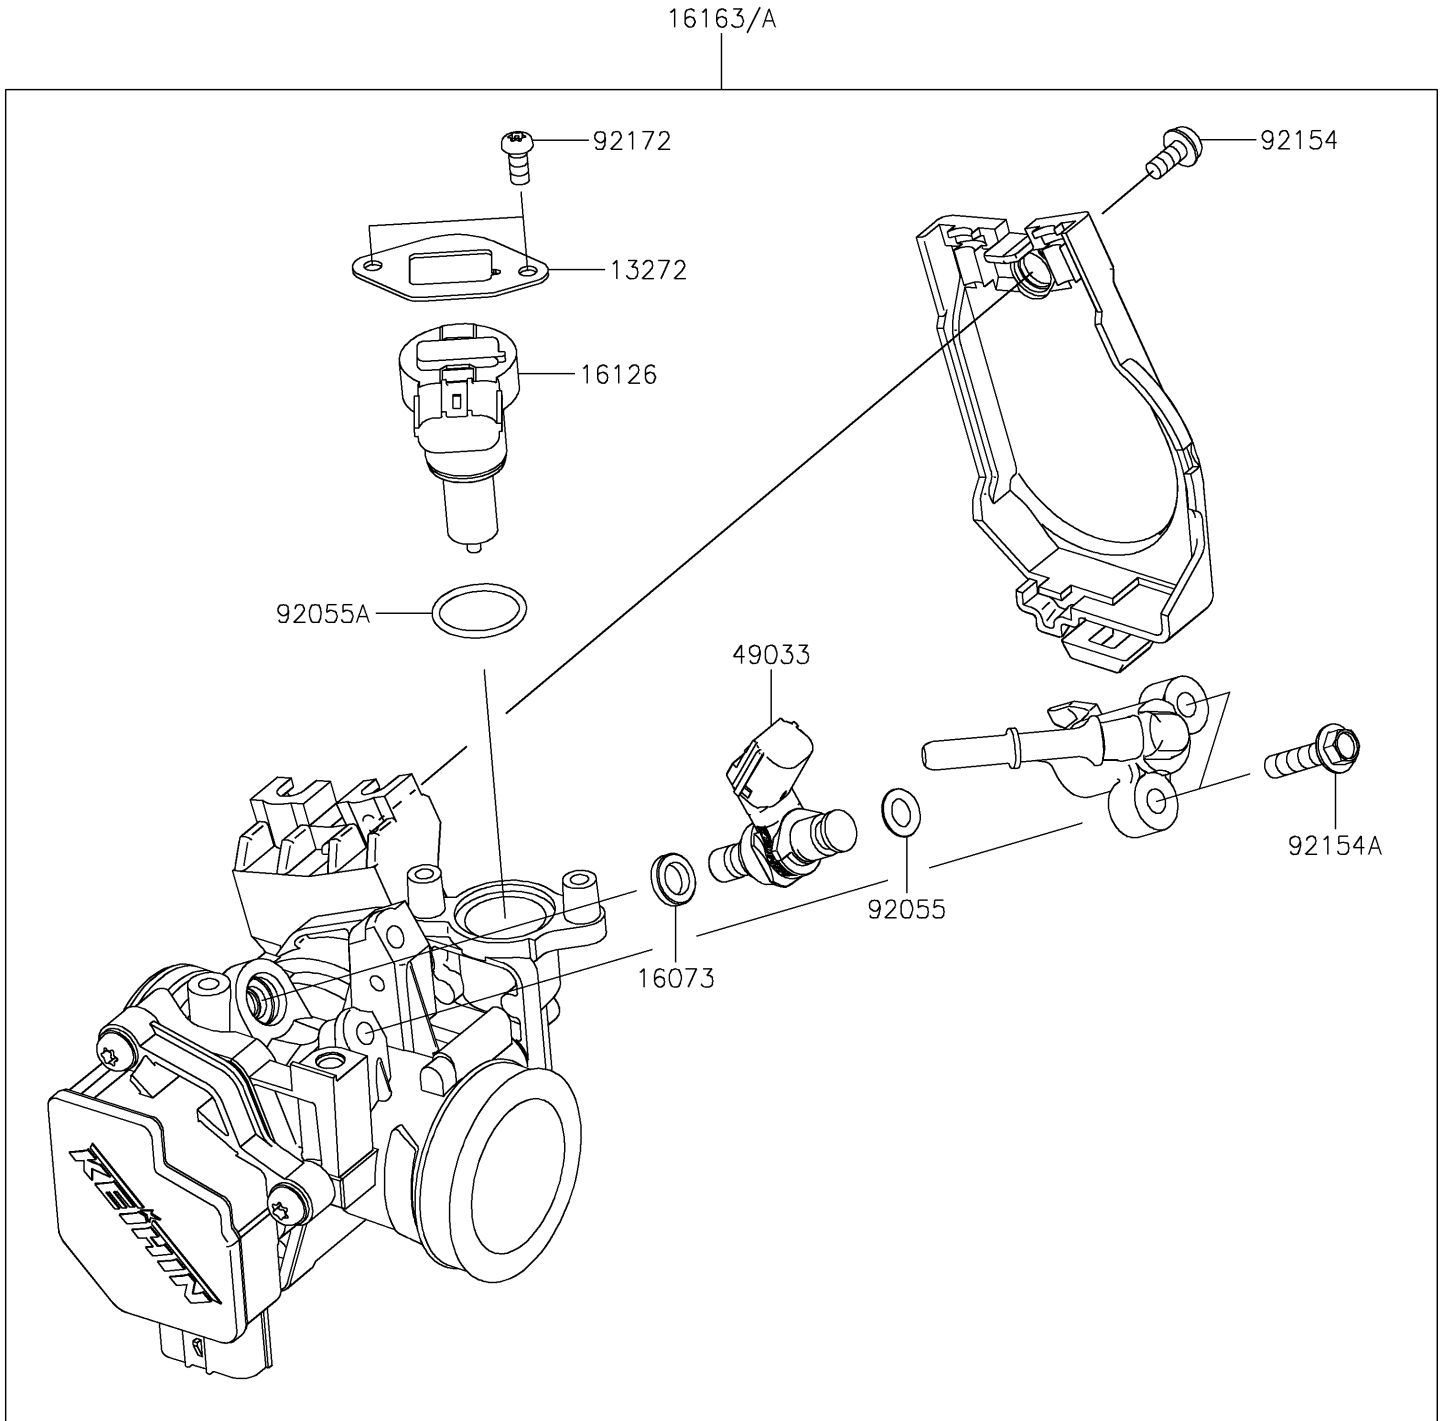

2021 KLX® 230 PARTS DIAGRAM

Throttle

E1510

2021 KLX® 230 PARTS LIST

Throttle

ITEM NAME	PART NUMBER	QUANTITY
PLATE (Ref # 13272)	13272-1862	1
INSULATOR (Ref # 16073)	16073-0821	1
VALVE,ISC (Ref # 16126)	16126-0729	1
THROTTLE-ASSY (Ref # 16163)	16163-0951	1
THROTTLE-ASSY (Ref # 16163A)	16163-0990	1
NOZZLE-INJECTION (Ref # 49033)	49033-0031	1
RING-O,6.3X2.2 (Ref # 92055)	92055-0821	1
RING-O (Ref # 92055A)	92055-0826	1
BOLT (Ref # 92154)	92154-0133	1
BOLT,FLANGED,5X20 (Ref # 92154A)	92154-1559	2
SCREW,TORX (Ref # 92172)	92172-0903	2