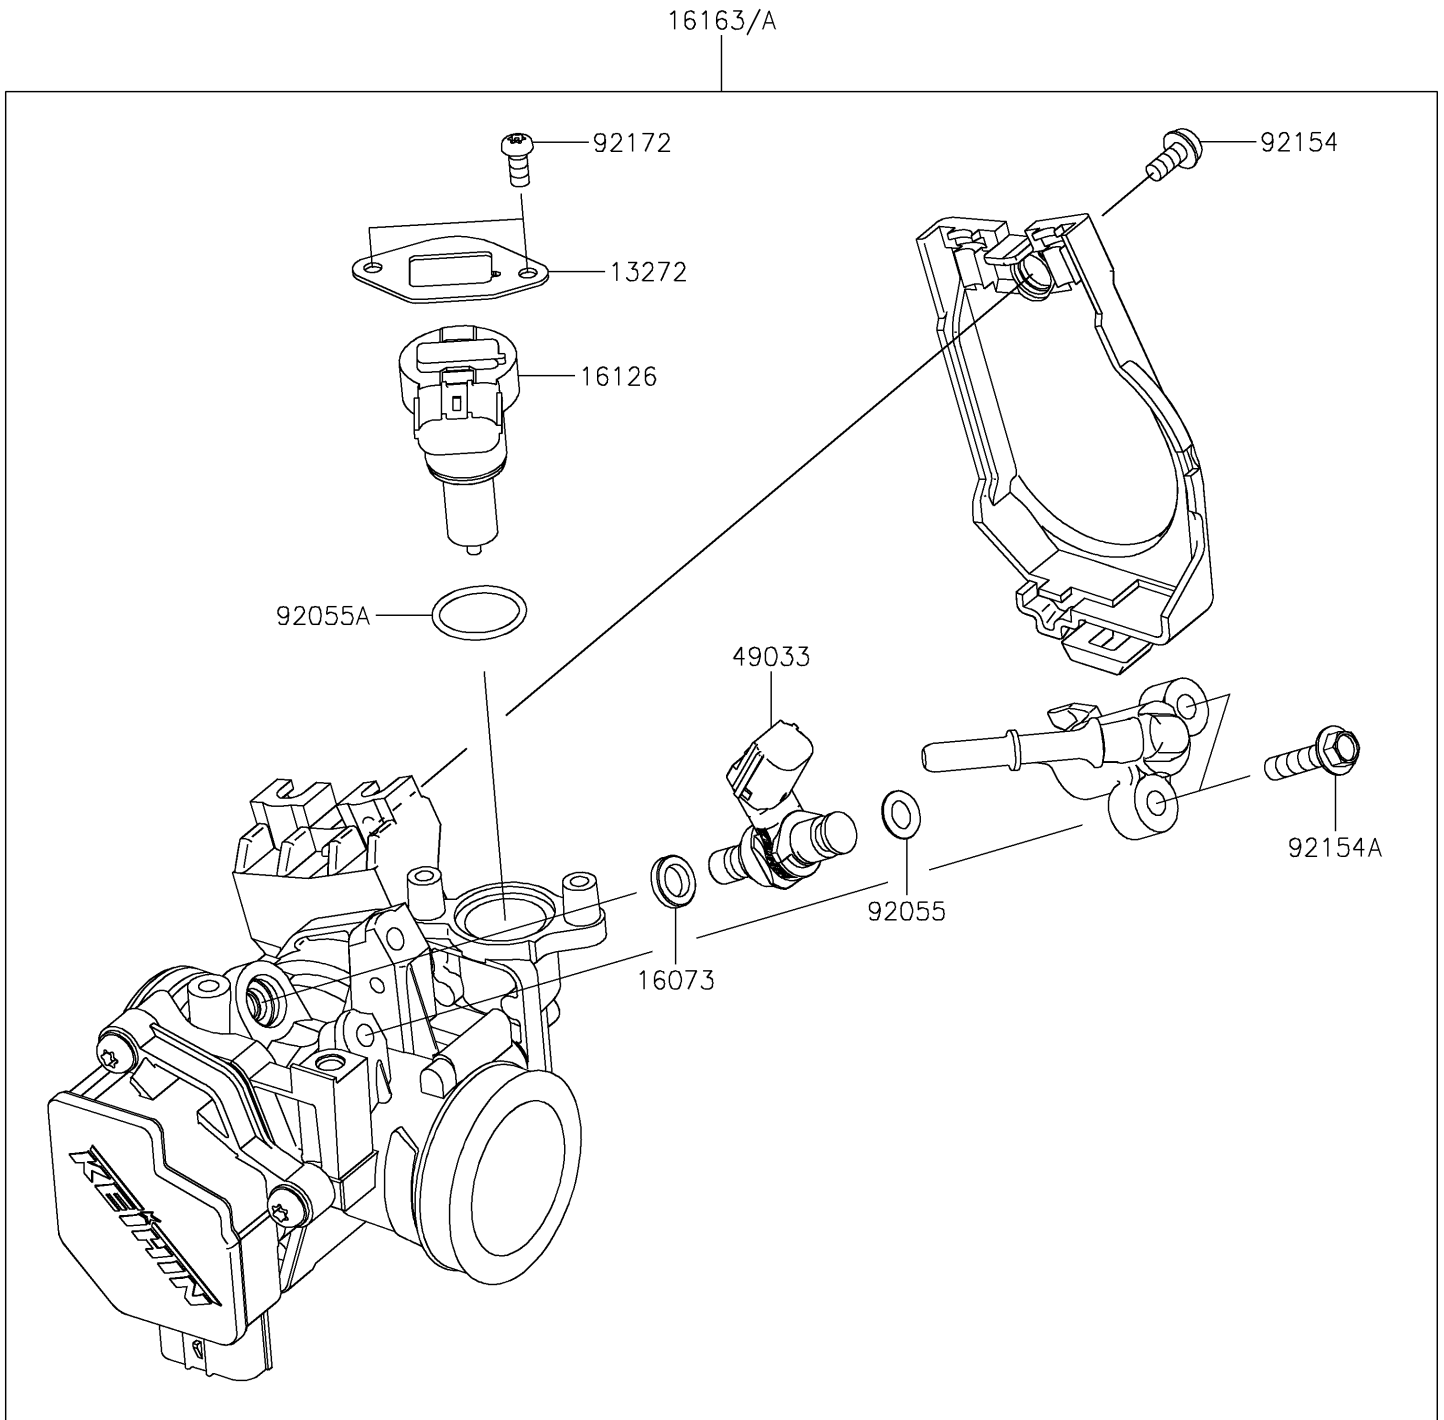

2021 KLX® 230 PARTS DIAGRAM

Throttle

E1510

2021 KLX® 230 PARTS LIST

Throttle

ITEM NAME	PART NUMBER	QUANTITY
PLATE (Ref # 13272)	13272-1862	1
INSULATOR (Ref # 16073)	16073-0821	1
VALVE,ISC (Ref # 16126)	16126-0729	1
THROTTLE-ASSY (Ref # 16163)	16163-0951	1
THROTTLE-ASSY (Ref # 16163A)	16163-0990	1
NOZZLE-INJECTION (Ref # 49033)	49033-0031	1
RING-O,6.3X2.2 (Ref # 92055)	92055-0821	1
RING-O (Ref # 92055A)	92055-0826	1
BOLT (Ref # 92154)	92154-0133	1
BOLT,FLANGED,5X20 (Ref # 92154A)	92154-1559	2
SCREW,TORX (Ref # 92172)	92172-0903	2