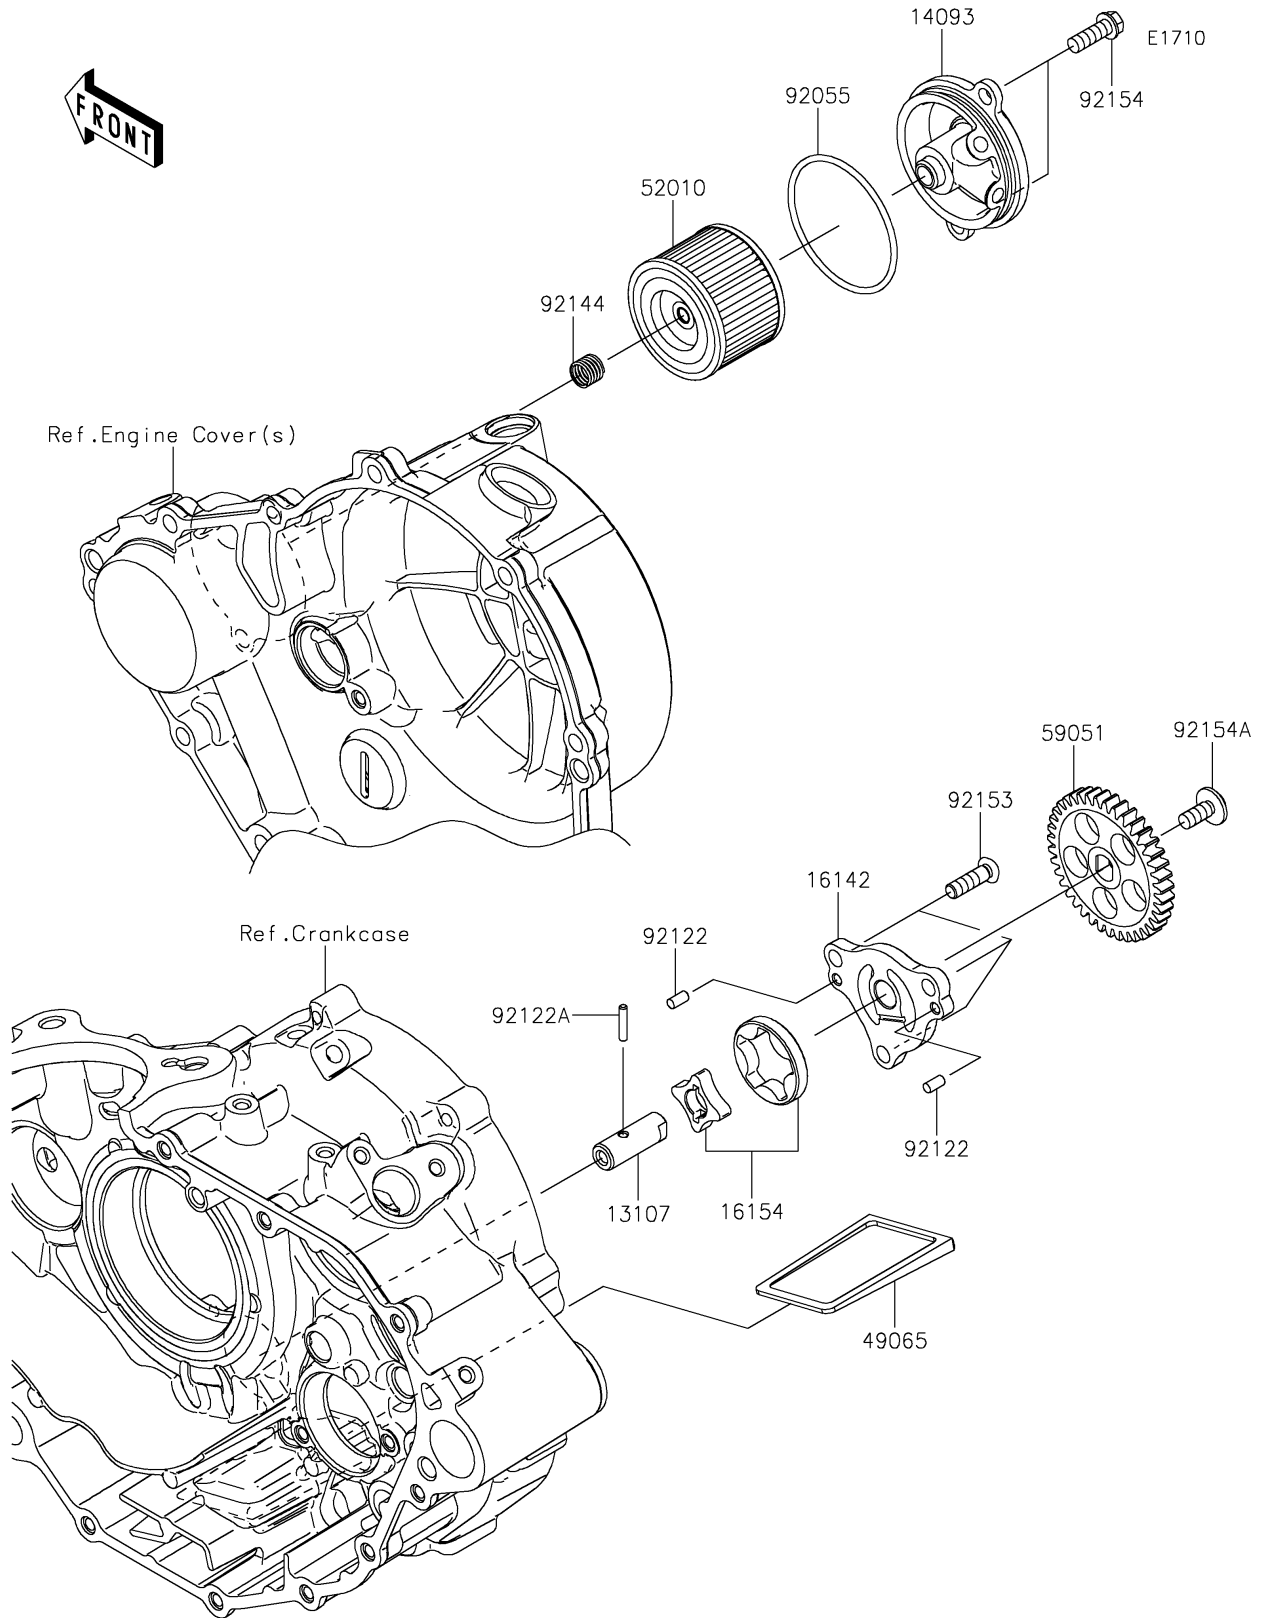

# 2021 KLX® 230 PARTS DIAGRAM

## Oil Pump

## 2021 KLX® 230 PARTS LIST

### Oil Pump

ITEM NAME	PART NUMBER	QUANTITY
SHAFT,OIL PUMP (Ref # 13107)	13107-0891	1
COVER,OIL FILTER (Ref # 14093)	14093-0786	1
COVER-PUMP,OIL (Ref # 16142)	16142-0760	1
ROTOR-PUMP (Ref # 16154)	16154-0747	1
FILTER-OIL (Ref # 49065)	49065-1058	1
ELEMENT-OIL FILTER (Ref # 52010)	52010-1053	1
GEAR-SPUR,39T (Ref # 59051)	59051-0819	1
RING-O,52.6X2.4 (Ref # 92055)	92055-1577	1
ROLLER,4X8 (Ref # 92122)	92122-0557	2
ROLLER,3X15.8 (Ref # 92122A)	92122-1126	1
SPRING (Ref # 92144)	92144-1761	1
BOLT,TORX,6X20 (Ref # 92153)	92153-1653	3
BOLT,FLANGED,6X18 (Ref # 92154)	92154-1775	2
BOLT,SOCKET,6X14 (Ref # 92154A)	92154-2731	1