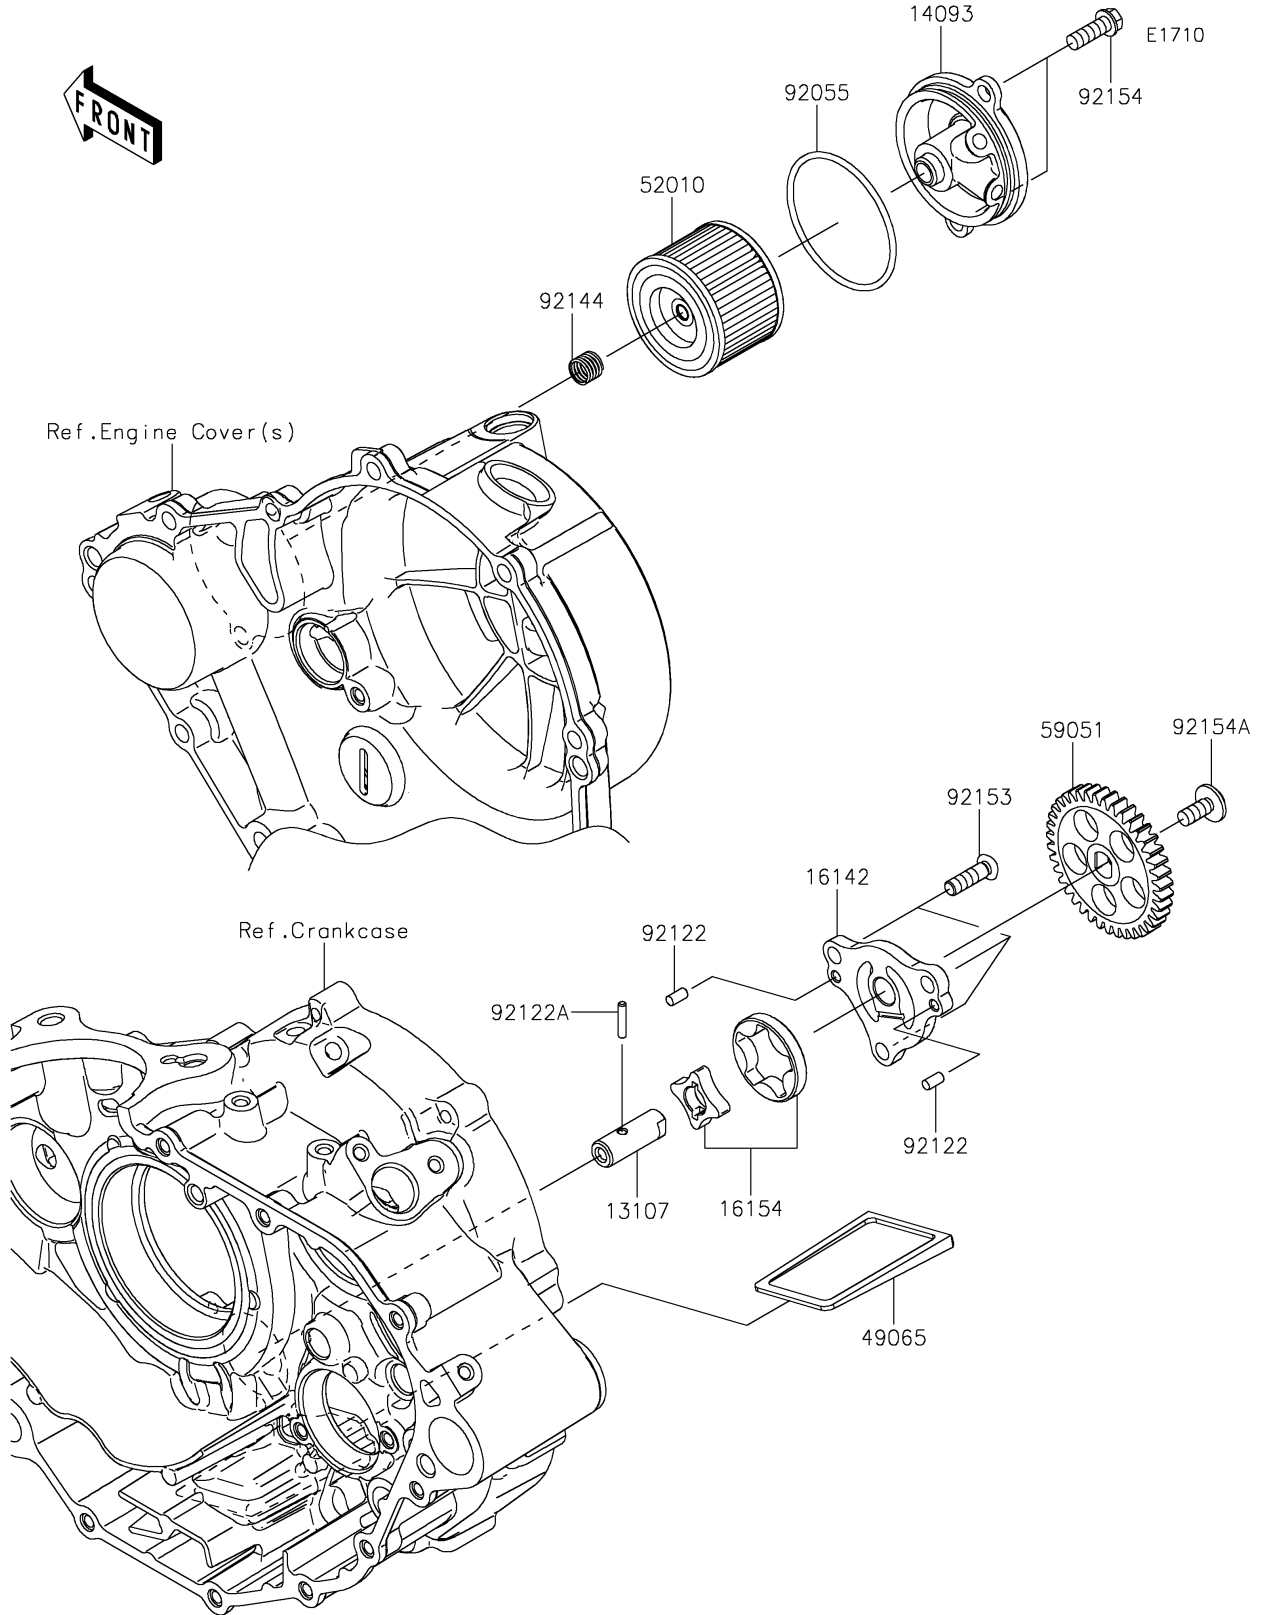

2021 KLX® 230 PARTS DIAGRAM

Oil Pump

2021 KLX® 230 PARTS LIST

Oil Pump

ITEM NAME	PART NUMBER	QUANTITY
SHAFT,OIL PUMP (Ref # 13107)	13107-0891	1
COVER,OIL FILTER (Ref # 14093)	14093-0786	1
COVER-PUMP,OIL (Ref # 16142)	16142-0760	1
ROTOR-PUMP (Ref # 16154)	16154-0747	1
FILTER-OIL (Ref # 49065)	49065-1058	1
ELEMENT-OIL FILTER (Ref # 52010)	52010-1053	1
GEAR-SPUR,39T (Ref # 59051)	59051-0819	1
RING-O,52.6X2.4 (Ref # 92055)	92055-1577	1
ROLLER,4X8 (Ref # 92122)	92122-0557	2
ROLLER,3X15.8 (Ref # 92122A)	92122-1126	1
SPRING (Ref # 92144)	92144-1761	1
BOLT,TORX,6X20 (Ref # 92153)	92153-1653	3
BOLT,FLANGED,6X18 (Ref # 92154)	92154-1775	2
BOLT,SOCKET,6X14 (Ref # 92154A)	92154-2731	1