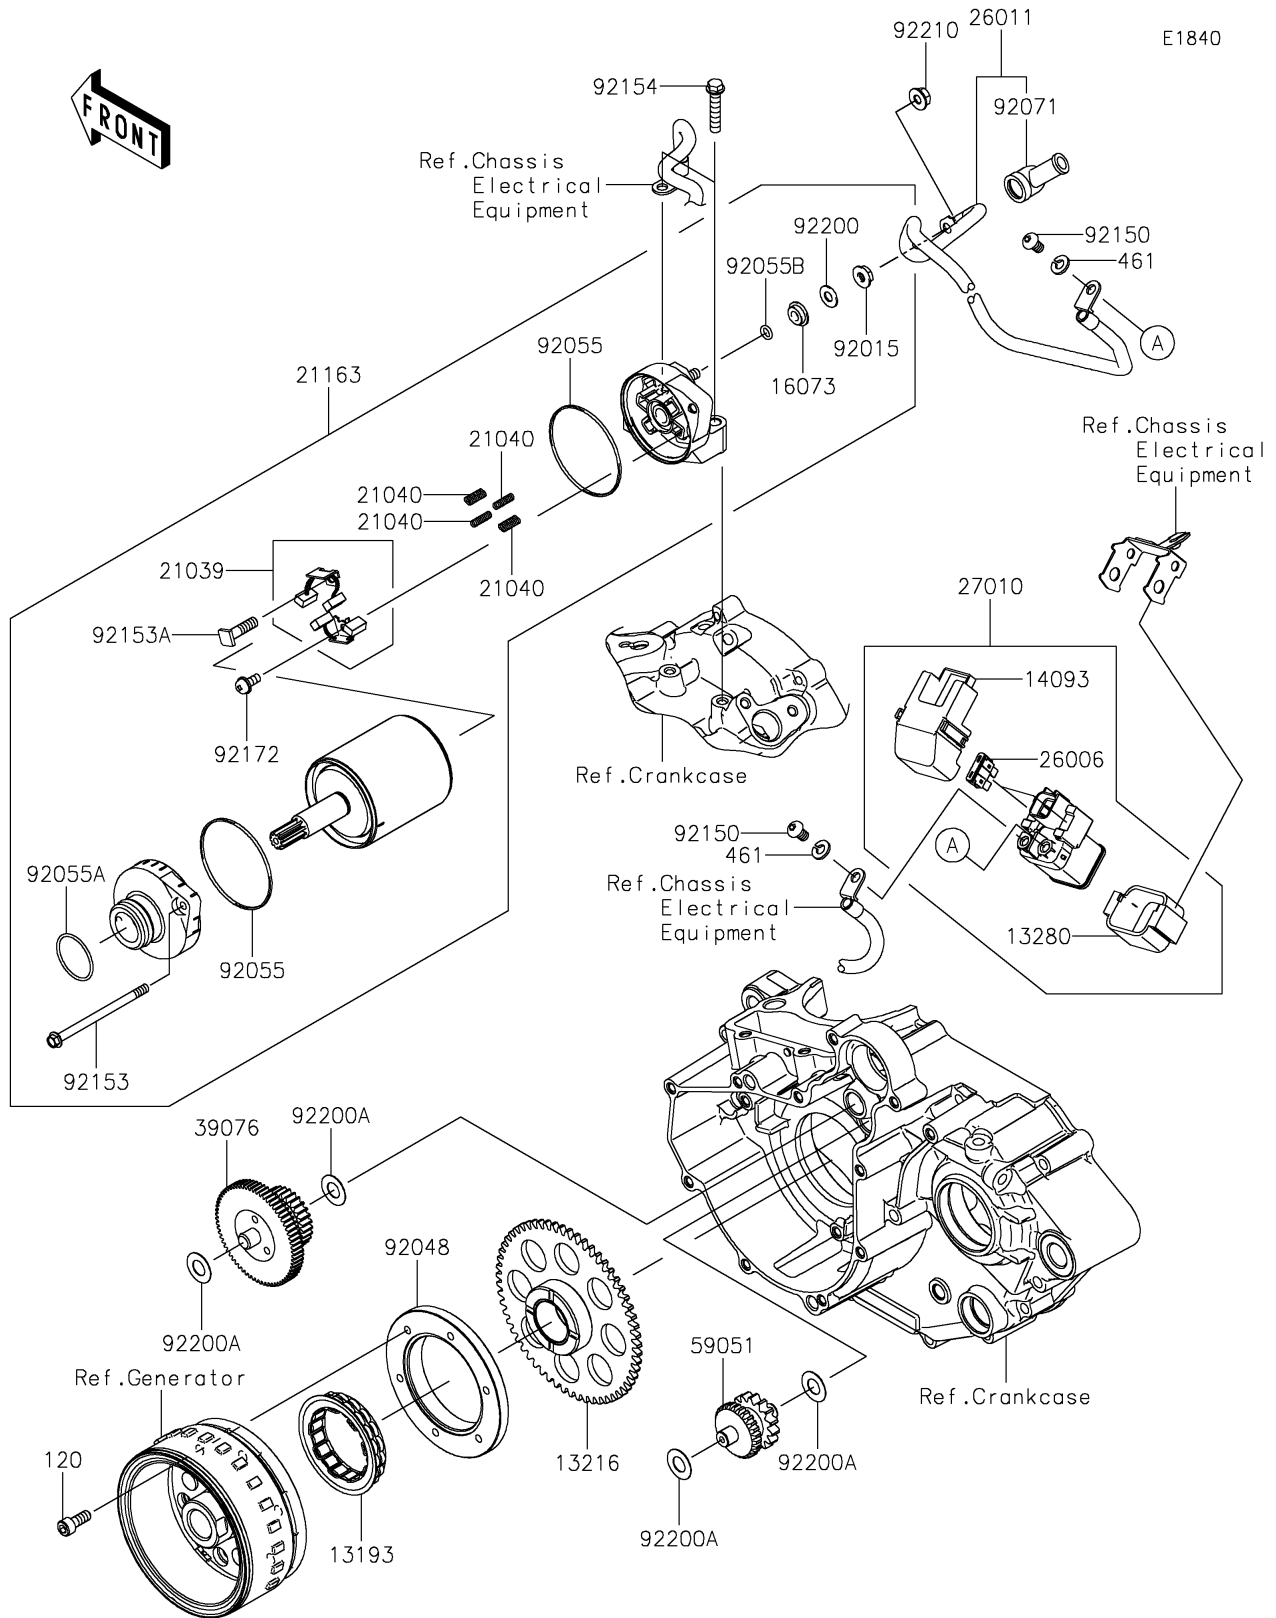

2021 KLX® 230 PARTS DIAGRAM

Starter Motor

2021 KLX® 230 PARTS LIST

Starter Motor

ITEM NAME	PART NUMBER	QUANTITY
BOLT-SOCKET,6X16 (Ref # 120)	120CA0616	6
CLUTCH-ASSY-ONEWAY (Ref # 13193)	13193-0007	1
GEAR-COMP,ONEWAY CLUTCH (Ref # 13216)	13216-0900	1
HOLDER (Ref # 13280)	13280-0710	1
COVER (Ref # 14093)	14093-0199	1
INSULATOR (Ref # 16073)	16073-0053	1
BRUSH,CARBON (Ref # 21039)	21039-0004	1
SPRING-BRUSH (Ref # 21040)	21040-0003	4
STARTER-ELECTRIC (Ref # 21163)	21163-0783	1
FUSE,BLADE,30A,GREEN (Ref # 26006)	26006-1006	2
WIRE-LEAD (Ref # 26011)	26011-0890	1
SWITCH (Ref # 27010)	27010-0754	1
LIMITER,STARTER IDLE GEAR (Ref # 39076)	39076-0020	1
WASHER-SPRING,6MM (Ref # 461)	461DB0600	2
GEAR-SPUR,IDLER (Ref # 59051)	59051-0824	1
NUT,STARTER MOTOR (Ref # 92015)	92015-1476	1
RACE,ONEWAY CLUTCH (Ref # 92048)	92048-0030	1
RING-O (Ref # 92055)	92055-0136	2
RING-O (Ref # 92055A)	92055-1276	1
RING-O,4.5X2.0 (Ref # 92055B)	92055-1370	1
GROMMET (Ref # 92071)	92071-0024	1
BOLT,6X10 (Ref # 92150)	92150-1577	2
BOLT (Ref # 92153)	92153-1850	2
BOLT (Ref # 92153A)	92153-1866	1
BOLT,FLANGED,6X30 (Ref # 92154)	92154-1773	2
SCREW (Ref # 92172)	92172-0334	1
WASHER (Ref # 92200)	92200-0386	1
WASHER,10.2X20X0.5 (Ref # 92200A)	92200-1976	4
NUT,6MM (Ref # 92210)	92210-0188	1