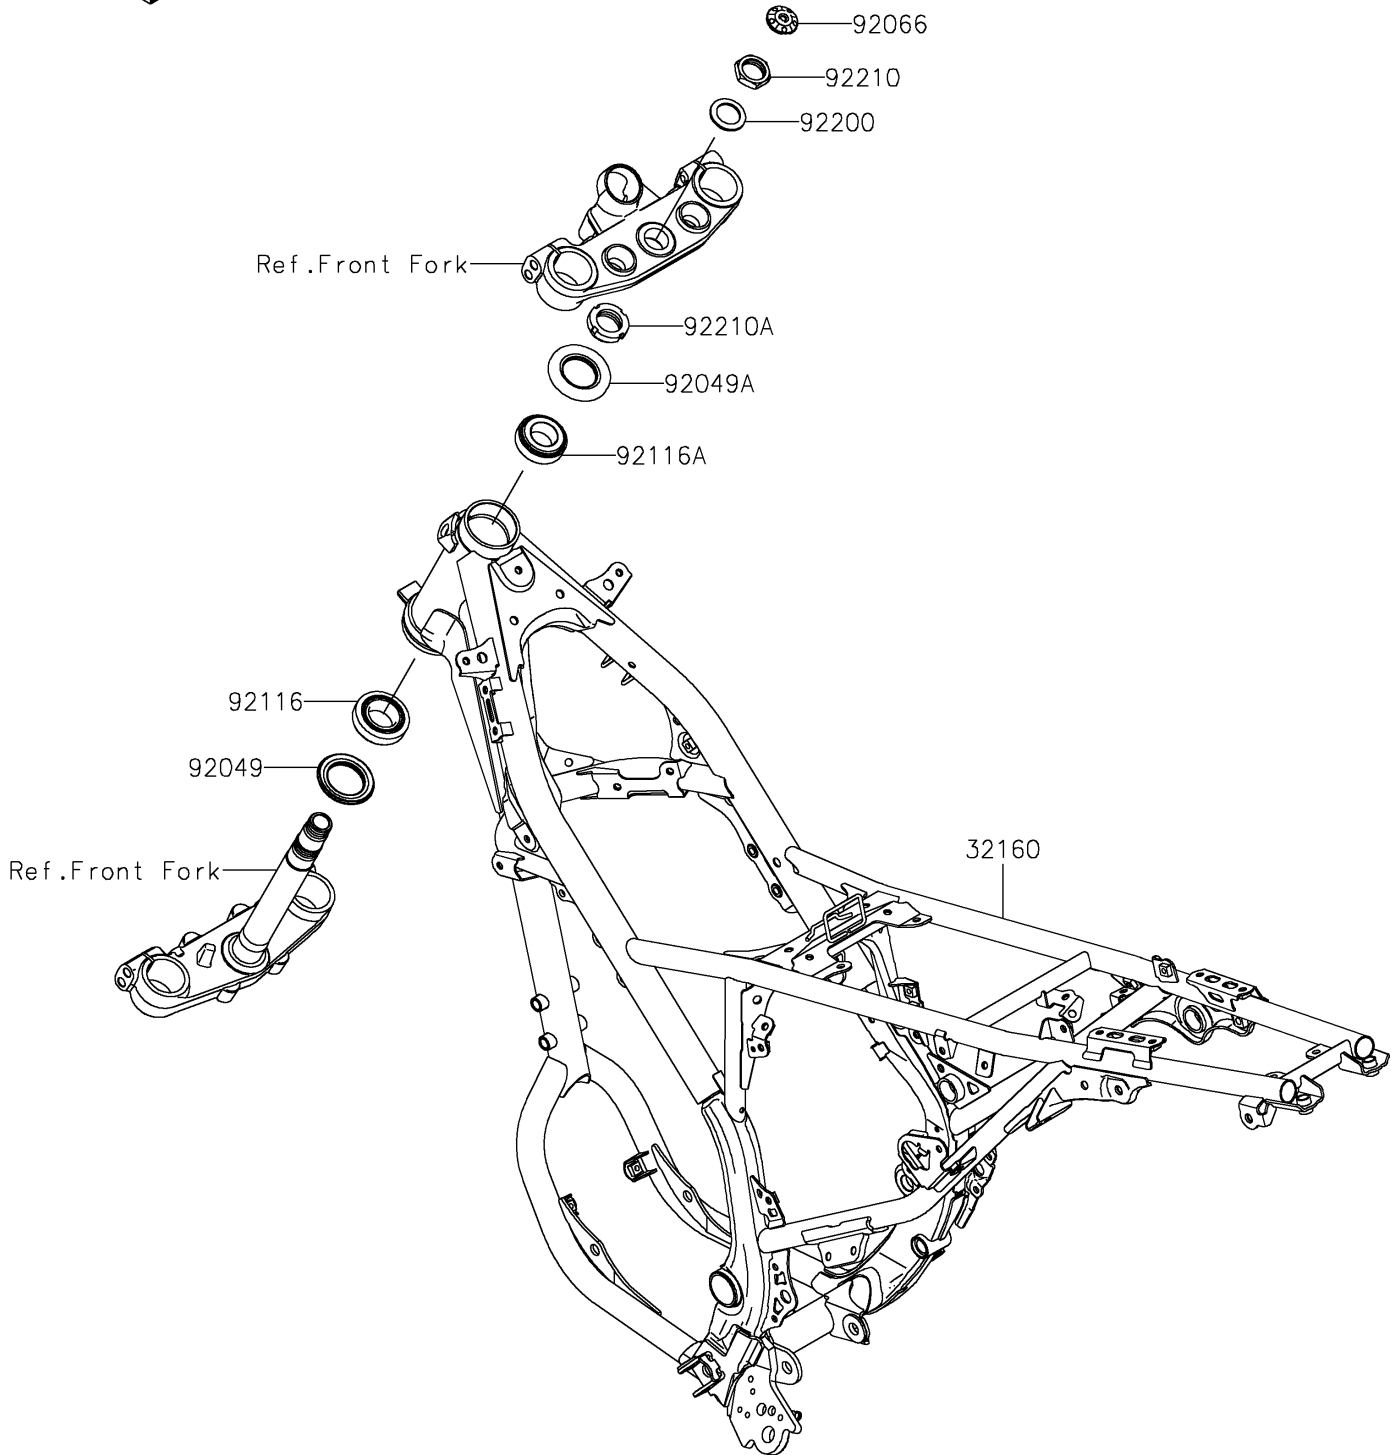

2021 KLX® 230 PARTS DIAGRAM

Frame

F2120

2021 KLX®230 PARTS LIST

Frame

ITEM NAME	PART NUMBER	QUANTITY
FRAME-COMP,P.SILVER (Ref # 32160)	32160-1826-458	1
SEAL-OIL,XMHE36X52X4J (Ref # 92049)	92049-1162	1
SEAL-OIL,STEERING STEM (Ref # 92049A)	92049-1214	1
PLUG (Ref # 92066)	92066-0162	1
BEARING-ROLLER,HR320/28XJ (Ref # 92116)	92116-1009	1
BEARING-ROLLER,HICAP 32005JR (Ref # 92116A)	92116-1052	1
WASHER,STEERING STEM (Ref # 92200)	92200-0517	1
NUT,STEERING STEM,22MM (Ref # 92210)	92210-1521	1
NUT,STEERING STEM,25MM (Ref # 92210A)	92210-1754	1