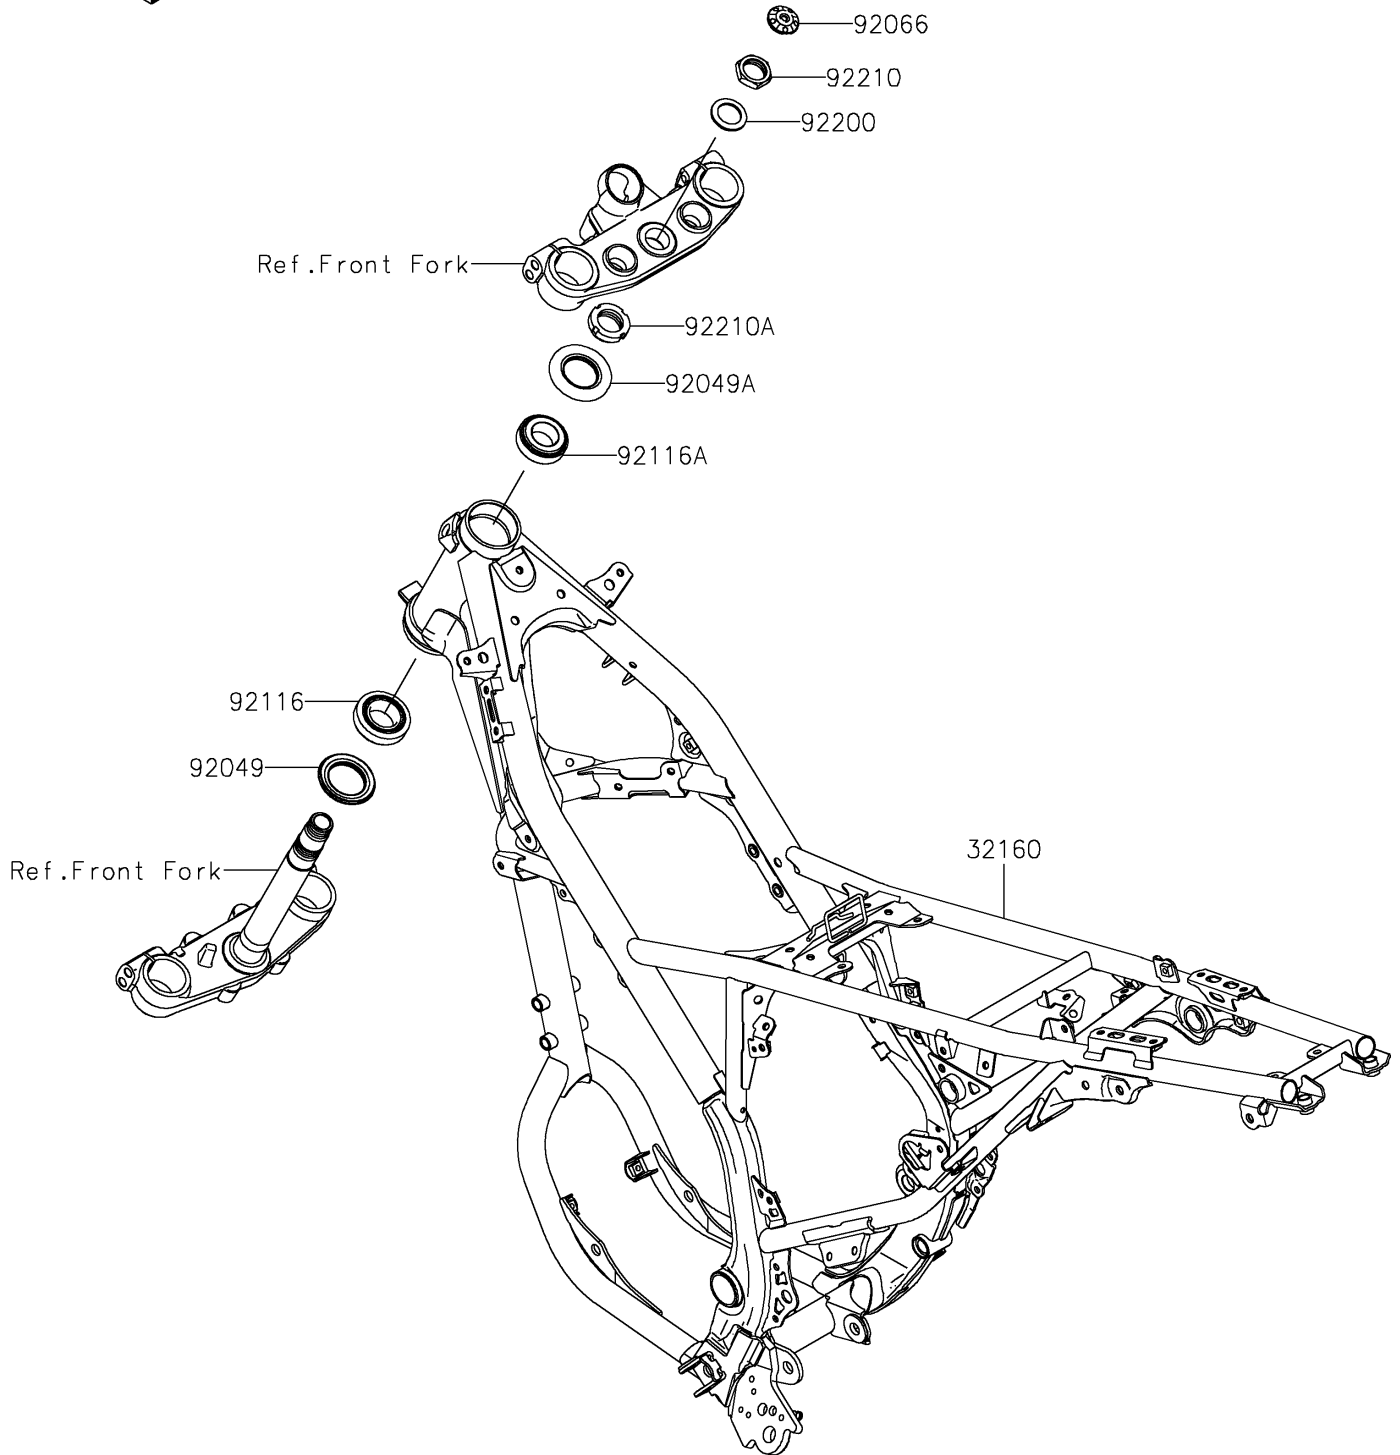

2021 KLX® 230 PARTS DIAGRAM

Frame

F2120

2021 KLX® 230 PARTS LIST

Frame

ITEM NAME	PART NUMBER	QUANTITY
FRAME-COMP,P.SILVER (Ref # 32160)	32160-1826-458	1
SEAL-OIL,XMHE36X52X4J (Ref # 92049)	92049-1162	1
SEAL-OIL,STEERING STEM (Ref # 92049A)	92049-1214	1
PLUG (Ref # 92066)	92066-0162	1
BEARING-ROLLER,HR320/28XJ (Ref # 92116)	92116-1009	1
BEARING-ROLLER,HICAP 32005JR (Ref # 92116A)	92116-1052	1
WASHER,STEERING STEM (Ref # 92200)	92200-0517	1
NUT,STEERING STEM,22MM (Ref # 92210)	92210-1521	1
NUT,STEERING STEM,25MM (Ref # 92210A)	92210-1754	1