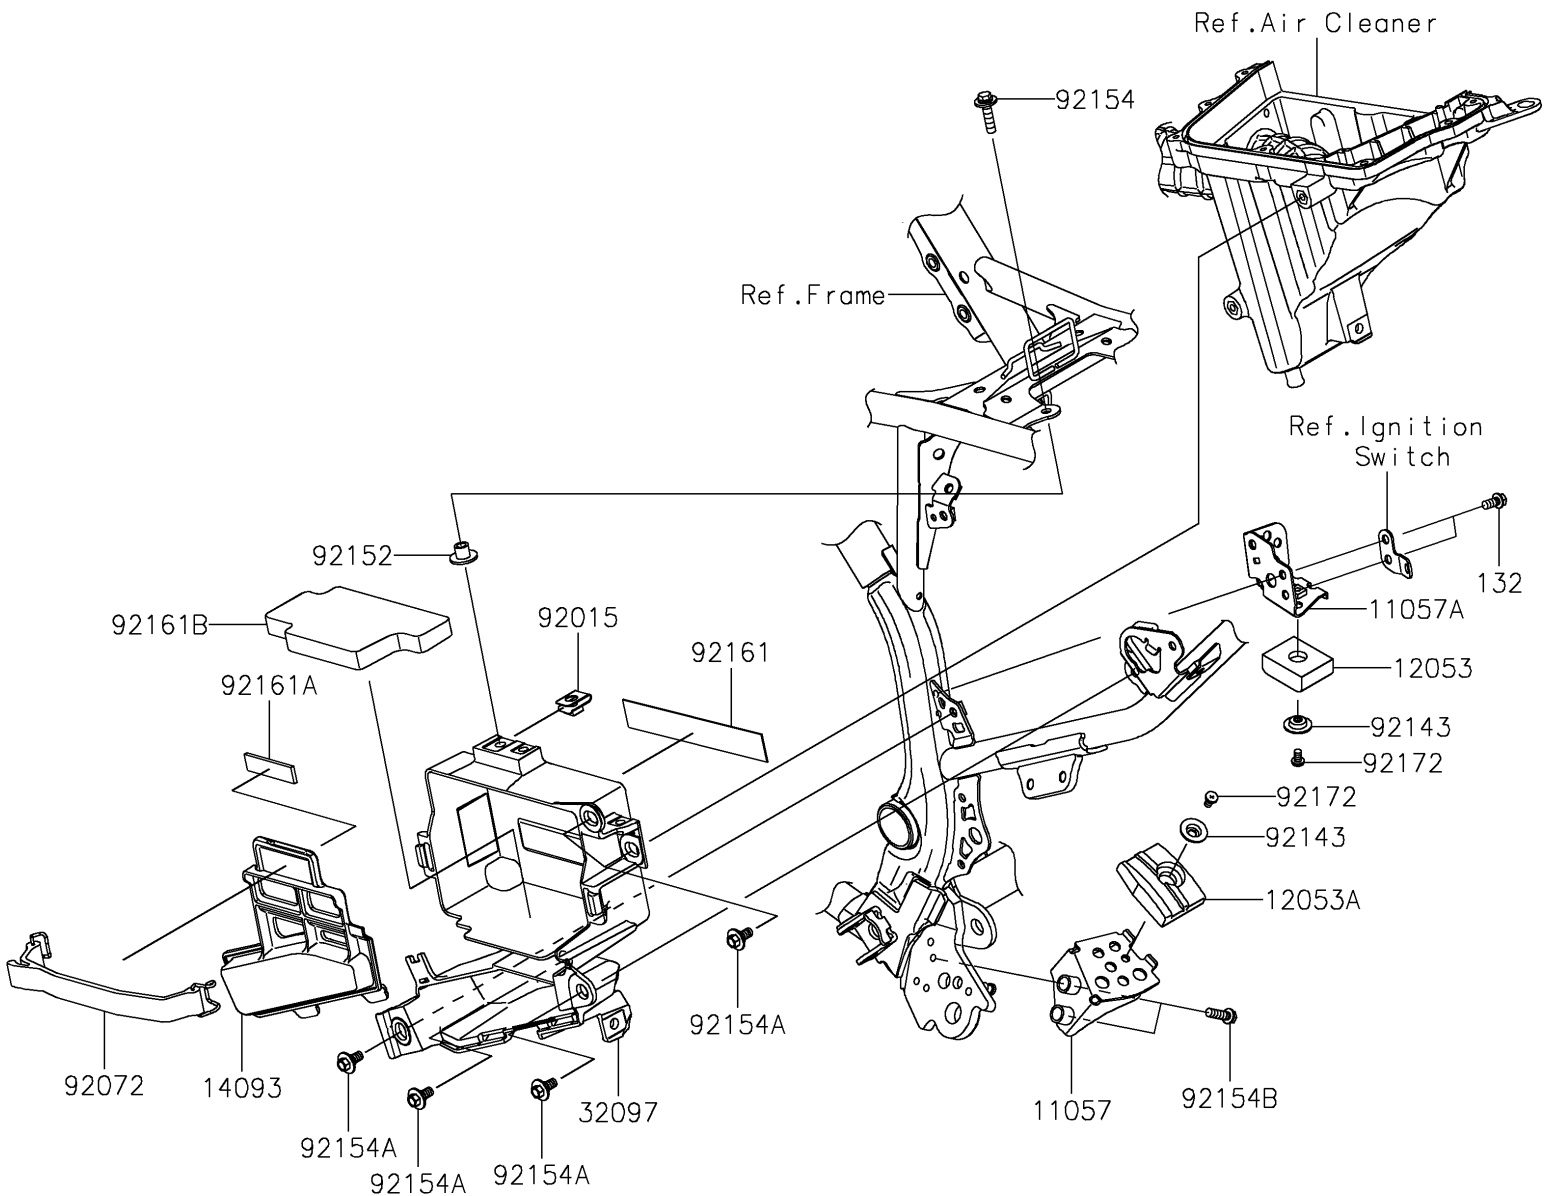

# 2021 KLX® 230 PARTS DIAGRAM

## Frame Fittings

F2131

## 2021 KLX® 230 PARTS LIST

### Frame Fittings

ITEM NAME	PART NUMBER	QUANTITY
BRACKET,LWR (Ref # 11057)	11057-2065	1
BRACKET,UPP (Ref # 11057A)	11057-2067	1
GUIDE-CHAIN,UPP (Ref # 12053)	12053-0270	1
GUIDE-CHAIN,LWR (Ref # 12053A)	12053-0271	1
BOLT-FLANGED-SMALL,6X12 (Ref # 132)	132BA0612	2
COVER,BATTERY CASE (Ref # 14093)	14093-0861	1
CASE-BATTERY (Ref # 32097)	32097-0048	1
NUT,6MM (Ref # 92015)	92015-1602	1
BAND,BATTERY (Ref # 92072)	92072-0838	1
COLLAR (Ref # 92143)	92143-1676	2
COLLAR,6.5X10X10.4 (Ref # 92152)	92152-1688	1
BOLT,6X25 (Ref # 92154)	92154-0467	1
BOLT,FLANGED,6X9 (Ref # 92154A)	92154-0546	5
BOLT,FLANGED,6X20 (Ref # 92154B)	92154-2757	2
DAMPER,146X22X1 (Ref # 92161)	92161-2210	1
DAMPER,49X13X3 (Ref # 92161A)	92161-2211	1
DAMPER,BATTERY (Ref # 92161B)	92161-2221	1
SCREW,5X8 (Ref # 92172)	92172-0119	2