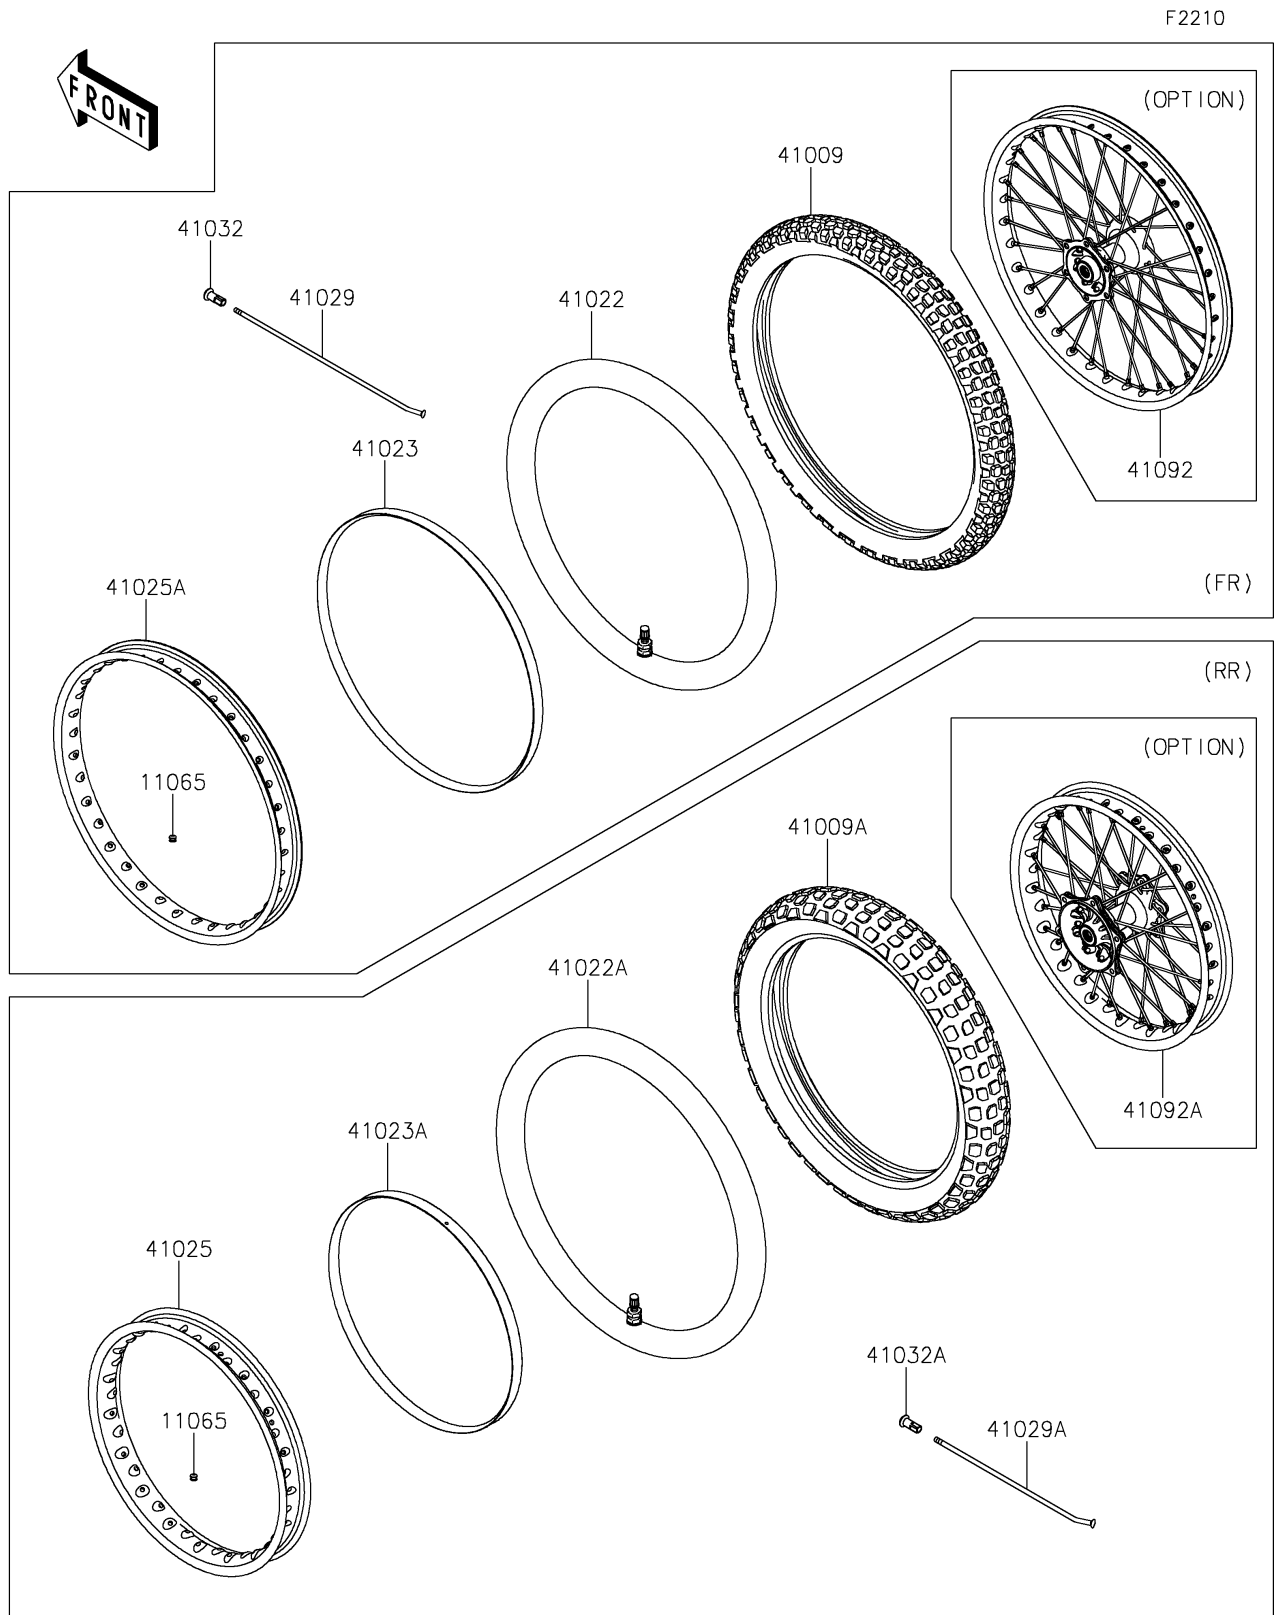

# 2021 KLX® 230 PARTS DIAGRAM

Wheels/Tires

## 2021 KLX® 230 PARTS LIST

### Wheels/Tires

ITEM NAME	PART NUMBER	QUANTITY
CAP,BEAD STOPPER (Ref # 11065)	11065-0384	2
TIRE,FR,2.75-21 45P,GP-21F (Ref # 41009)	41009-0559	1
TIRE,RR,4.10-18 59P,GP-22R (Ref # 41009A)	41009-0560	1
TUBE-TIRE (Ref # 41022)	41022-0112	1
TUBE-TIRE (Ref # 41022A)	41022-0113	1
BAND-RIM,2.75-21 (Ref # 41023)	41023-0028	1
BAND-RIM,4.10-18 (Ref # 41023A)	41023-0029	1
RIM,RR,18X1.85,SILVER (Ref # 41025)	41025-0399-WA	1
RIM,FR,21X1.60,SILVER (Ref # 41025A)	41025-0400-WA	1
SPOKE-INNER,225.5MMX162D (Ref # 41029)	41029-0105	36
SPOKE-INNER,186.5MMX162D (Ref # 41029A)	41029-0106	36
NIPPLE-SPOKE (Ref # 41032)	41032-0010	36
NIPPLE-SPOKE (Ref # 41032A)	41032-0013	36
WHEEL-SUB ASSY,FR,SILVER (Ref # 41092)	41092-0041-WA	1
WHEEL-SUB ASSY,RR,SILVER (Ref # 41092A)	41092-0042-WA	1