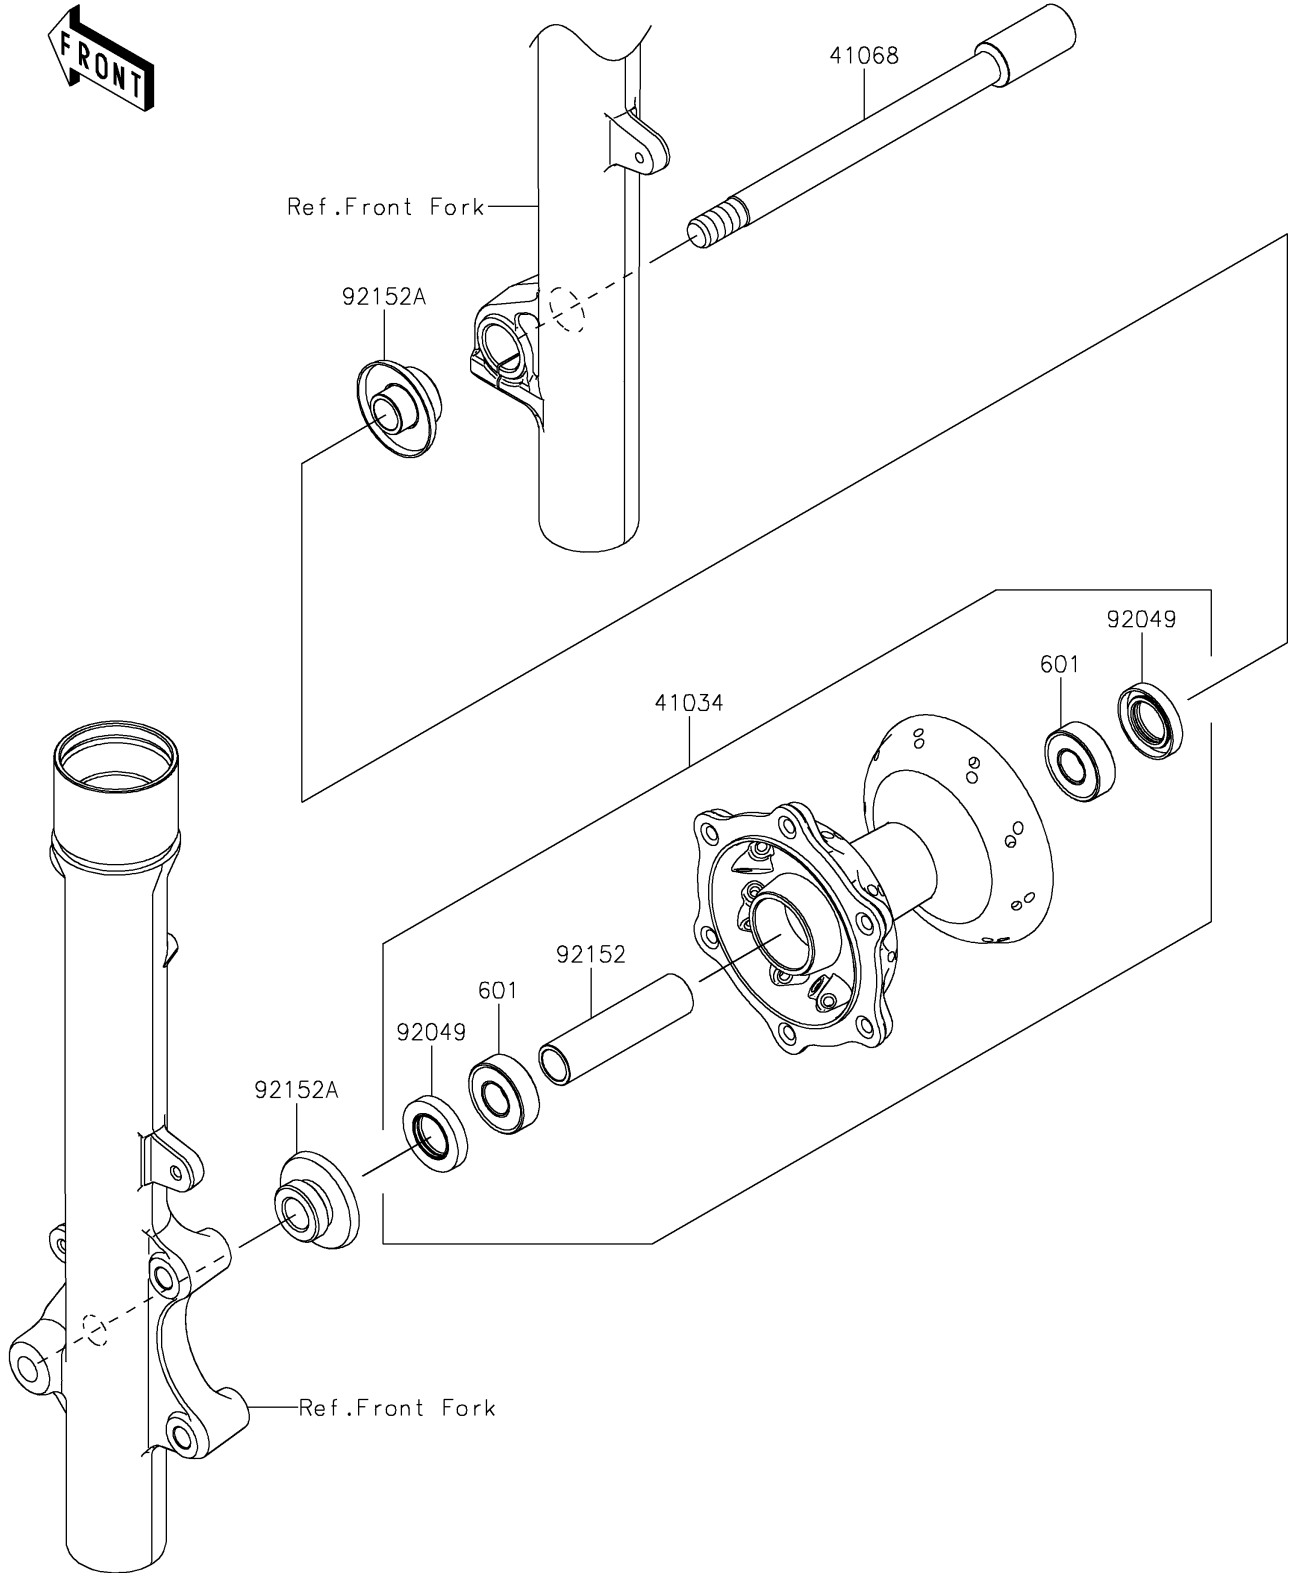

# 2021 KLX® 230 PARTS DIAGRAM

Front Hub

F2230

## 2021 KLX® 230 PARTS LIST

### Front Hub

ITEM NAME	PART NUMBER	QUANTITY
DRUM-ASSY,FR (Ref # 41034)	41034-0600	1
AXLE,FR,15X188 (Ref # 41068)	41068-0650	1
BEARING-BALL (Ref # 601)	601B6202UU	2
SEAL-OIL (Ref # 92049)	92049-0114	2
COLLAR,15.2X20X9 (Ref # 92152)	92152-2543	1
COLLAR (Ref # 92152A)	92152-2544	2