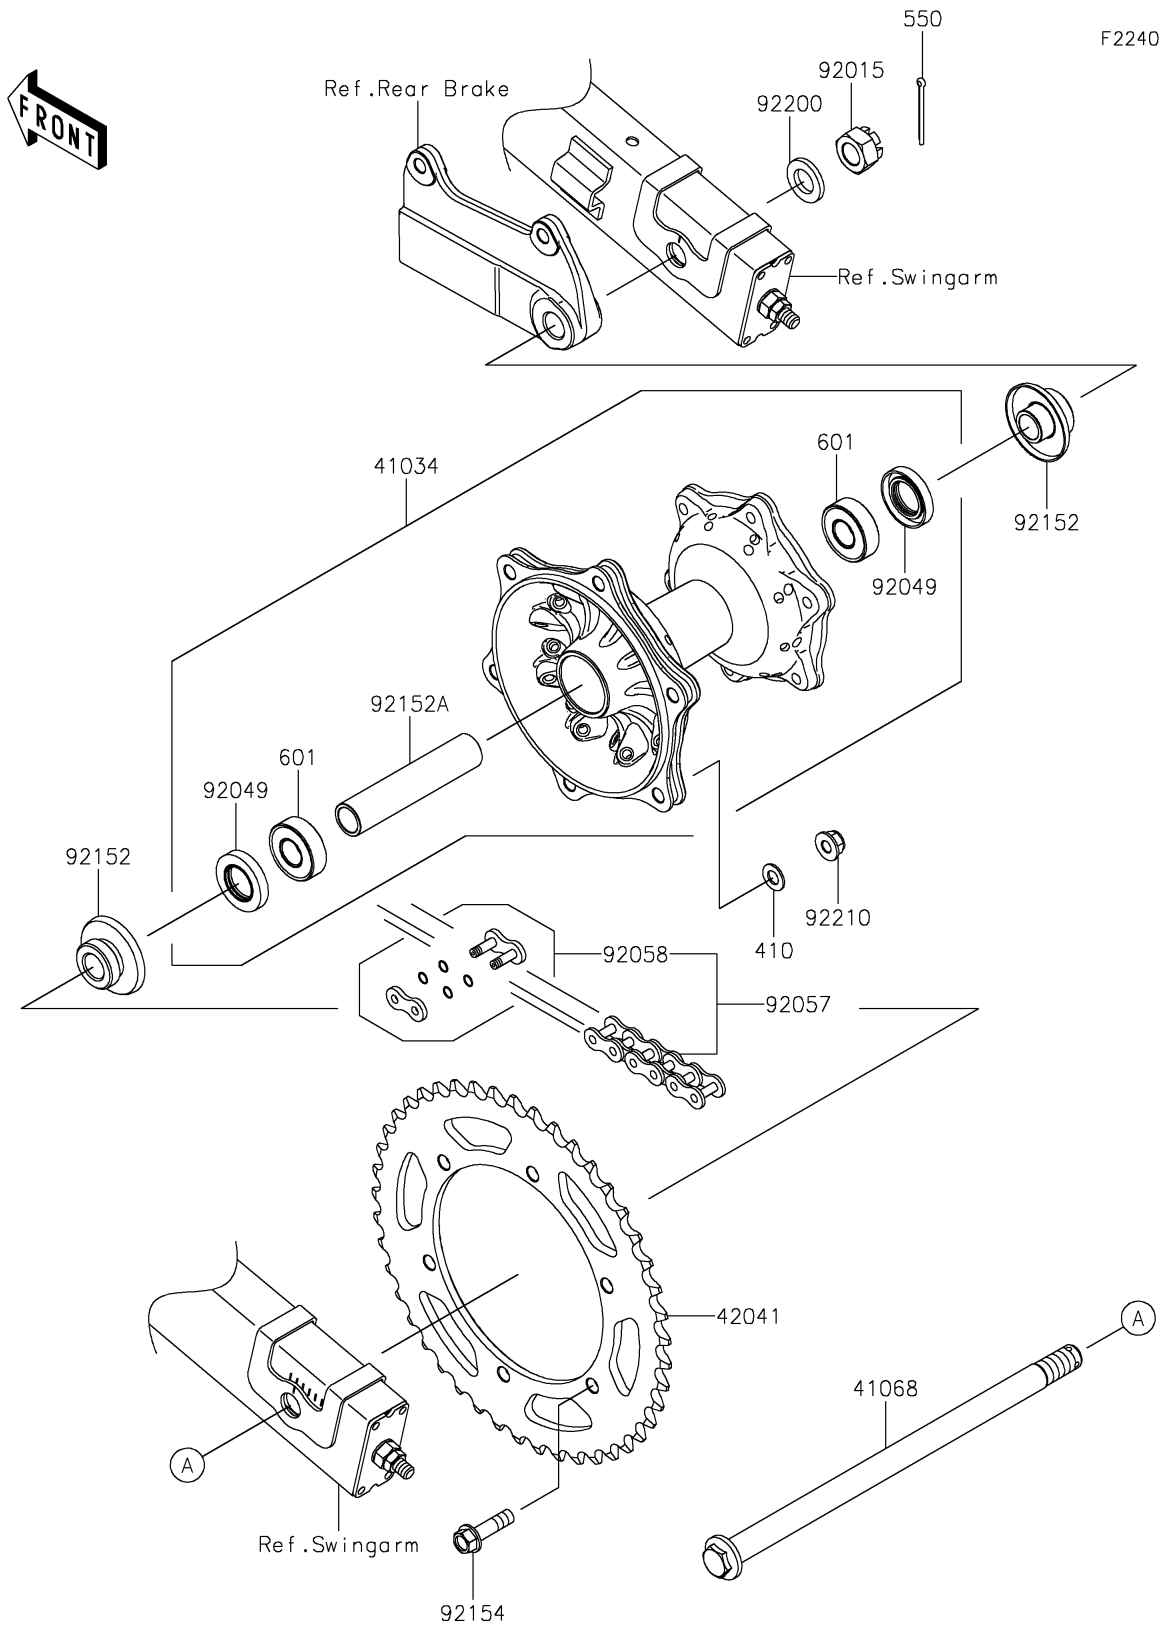

2021 KLX® 230 PARTS DIAGRAM

Rear Hub

2021 KLX® 230 PARTS LIST

Rear Hub

ITEM NAME	PART NUMBER	QUANTITY
WASHER-PLAIN-SMALL,8MM (Ref # 410)	410AA0800	6
DRUM-ASSY,RR (Ref # 41034)	41034-0601	1
AXLE,RR,15X275 (Ref # 41068)	41068-0648	1
SPROCKET-HUB,45T (Ref # 42041)	42041-0174	1
PIN-COTTER,3.0X35 (Ref # 550)	550AA3035	1
BEARING-BALL (Ref # 601)	601B6202UU	2
NUT,CASTLE,14MM (Ref # 92015)	92015-1765	1
SEAL-OIL (Ref # 92049)	92049-0114	2
CHAIN,DRIVE,520VF2X108L (Ref # 92057)	92057-0802	1
JOINT-CHAIN (Ref # 92058)	92058-0069	1
COLLAR (Ref # 92152)	92152-2544	2
COLLAR,15.2X20X96.2 (Ref # 92152A)	92152-2546	1
BOLT,FLANGED,8X30 (Ref # 92154)	92154-3918	6
WASHER,14.2X26X3.2 (Ref # 92200)	92200-1428	1
NUT,8MM (Ref # 92210)	92210-0570	6