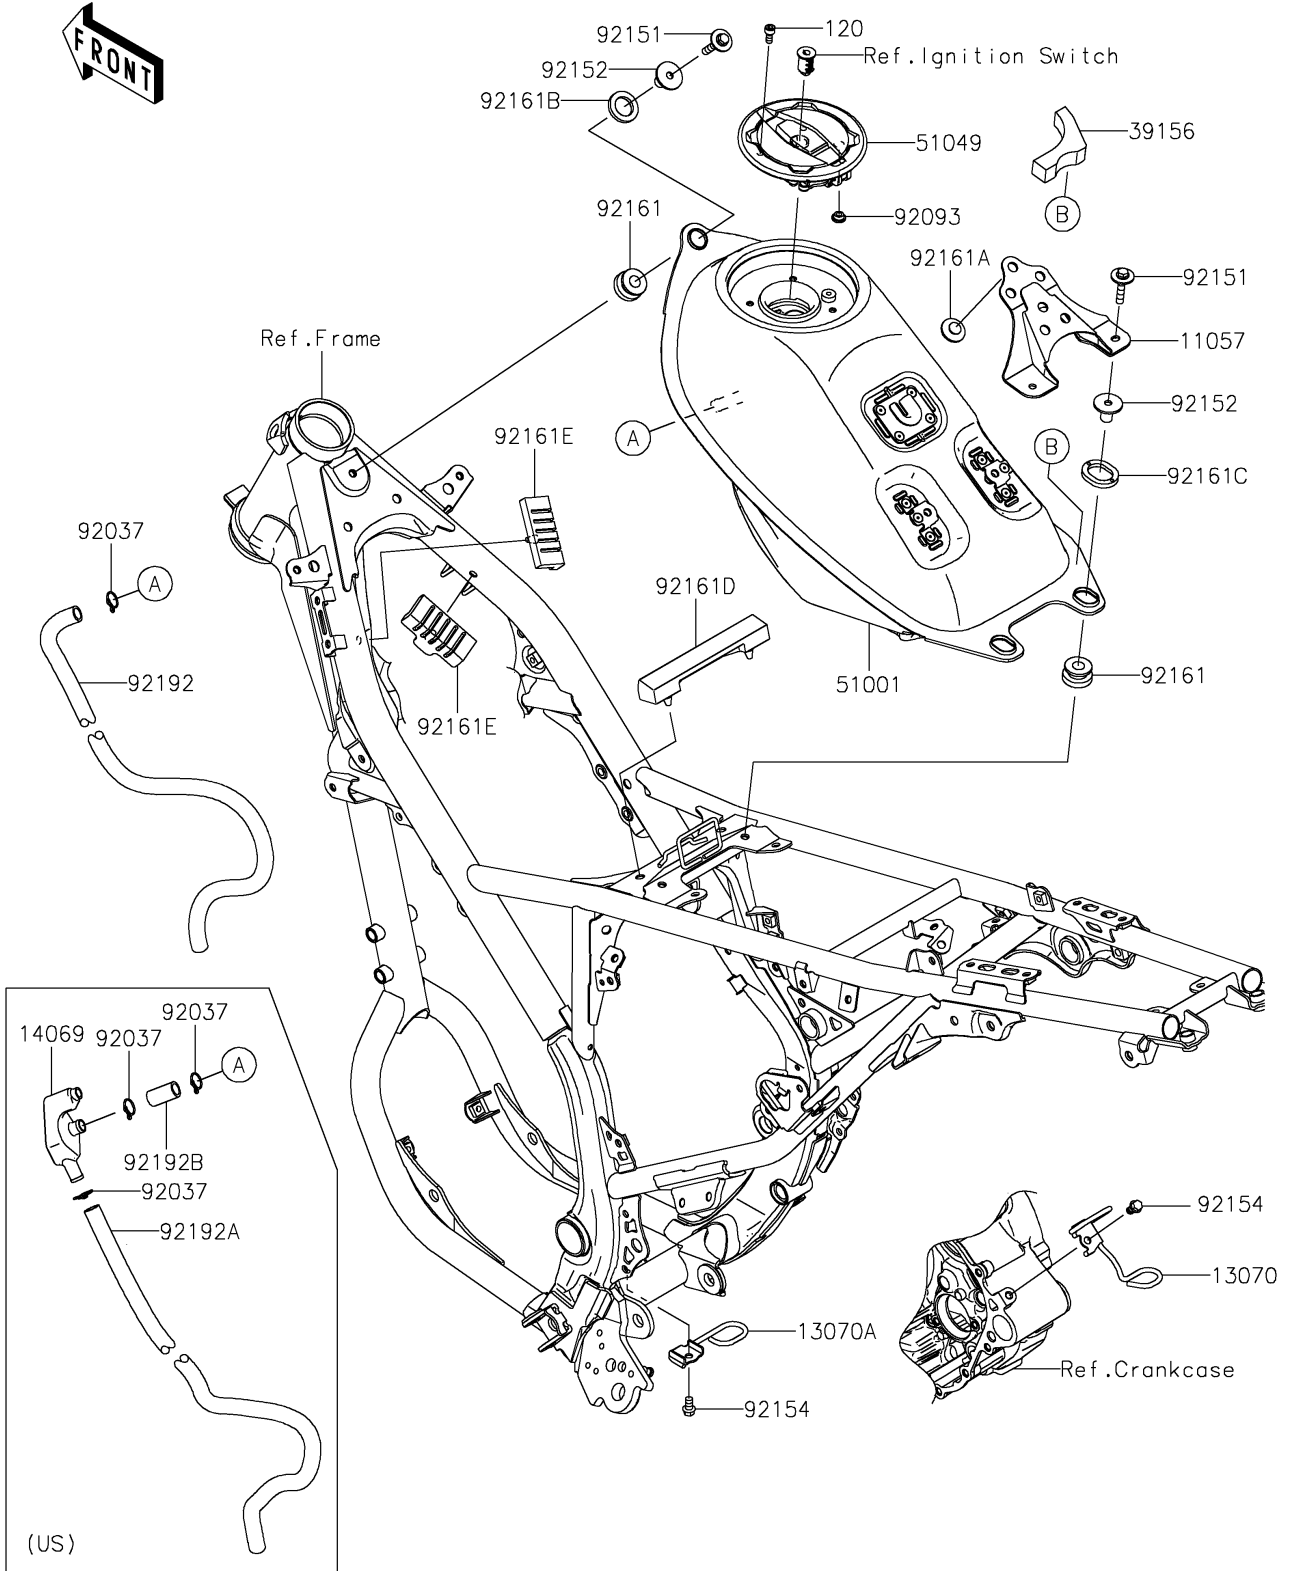

2021 KLX® 230 PARTS DIAGRAM

Fuel Tank

F2410

2021 KLX® 230 PARTS LIST

Fuel Tank

ITEM NAME	PART NUMBER	QUANTITY
BRACKET (Ref # 11057)	11057-3910	1
BOLT-SOCKET,5X12 (Ref # 120)	120CA0512	4
GUIDE (Ref # 13070)	13070-0909	1
GUIDE (Ref # 13070A)	13070-0912	1
BREATHER,FUEL TANK (Ref # 14069)	14069-0033	1
PAD (Ref # 39156)	39156-2463	1
TANK-COMP-FUEL,F.S.BLACK (Ref # 51001)	51001-0902-25Q	1
CAP-TANK (Ref # 51049)	51049-0735	1
CLAMP,12.5MM (Ref # 92037)	92037-1271	3
CLAMP,12.5MM (Ref # 92037)	92037-1271	1
SEAL,FUEL TANK CAP (Ref # 92093)	92093-1030	1
BOLT,FLANGED,6X30 (Ref # 92151)	92151-1105	3
COLLAR,6.8X10X16 (Ref # 92152)	92152-2666	3
BOLT,FLANGED,6X10 (Ref # 92154)	92154-0459	2
DAMPER,FUEL TANK (Ref # 92161)	92161-1392	3
DAMPER,8X22X10 (Ref # 92161A)	92161-1685	3
DAMPER (Ref # 92161B)	92161-2216	1
DAMPER (Ref # 92161C)	92161-2217	2
DAMPER (Ref # 92161D)	92161-2231	1
DAMPER (Ref # 92161E)	92161-2286	2
TUBE,DRAIN (Ref # 92192)	92192-1949	1
TUBE,10X14X870 (Ref # 92192A)	92192-1964	1
TUBE,10X14X26 (Ref # 92192B)	92192-1965	1