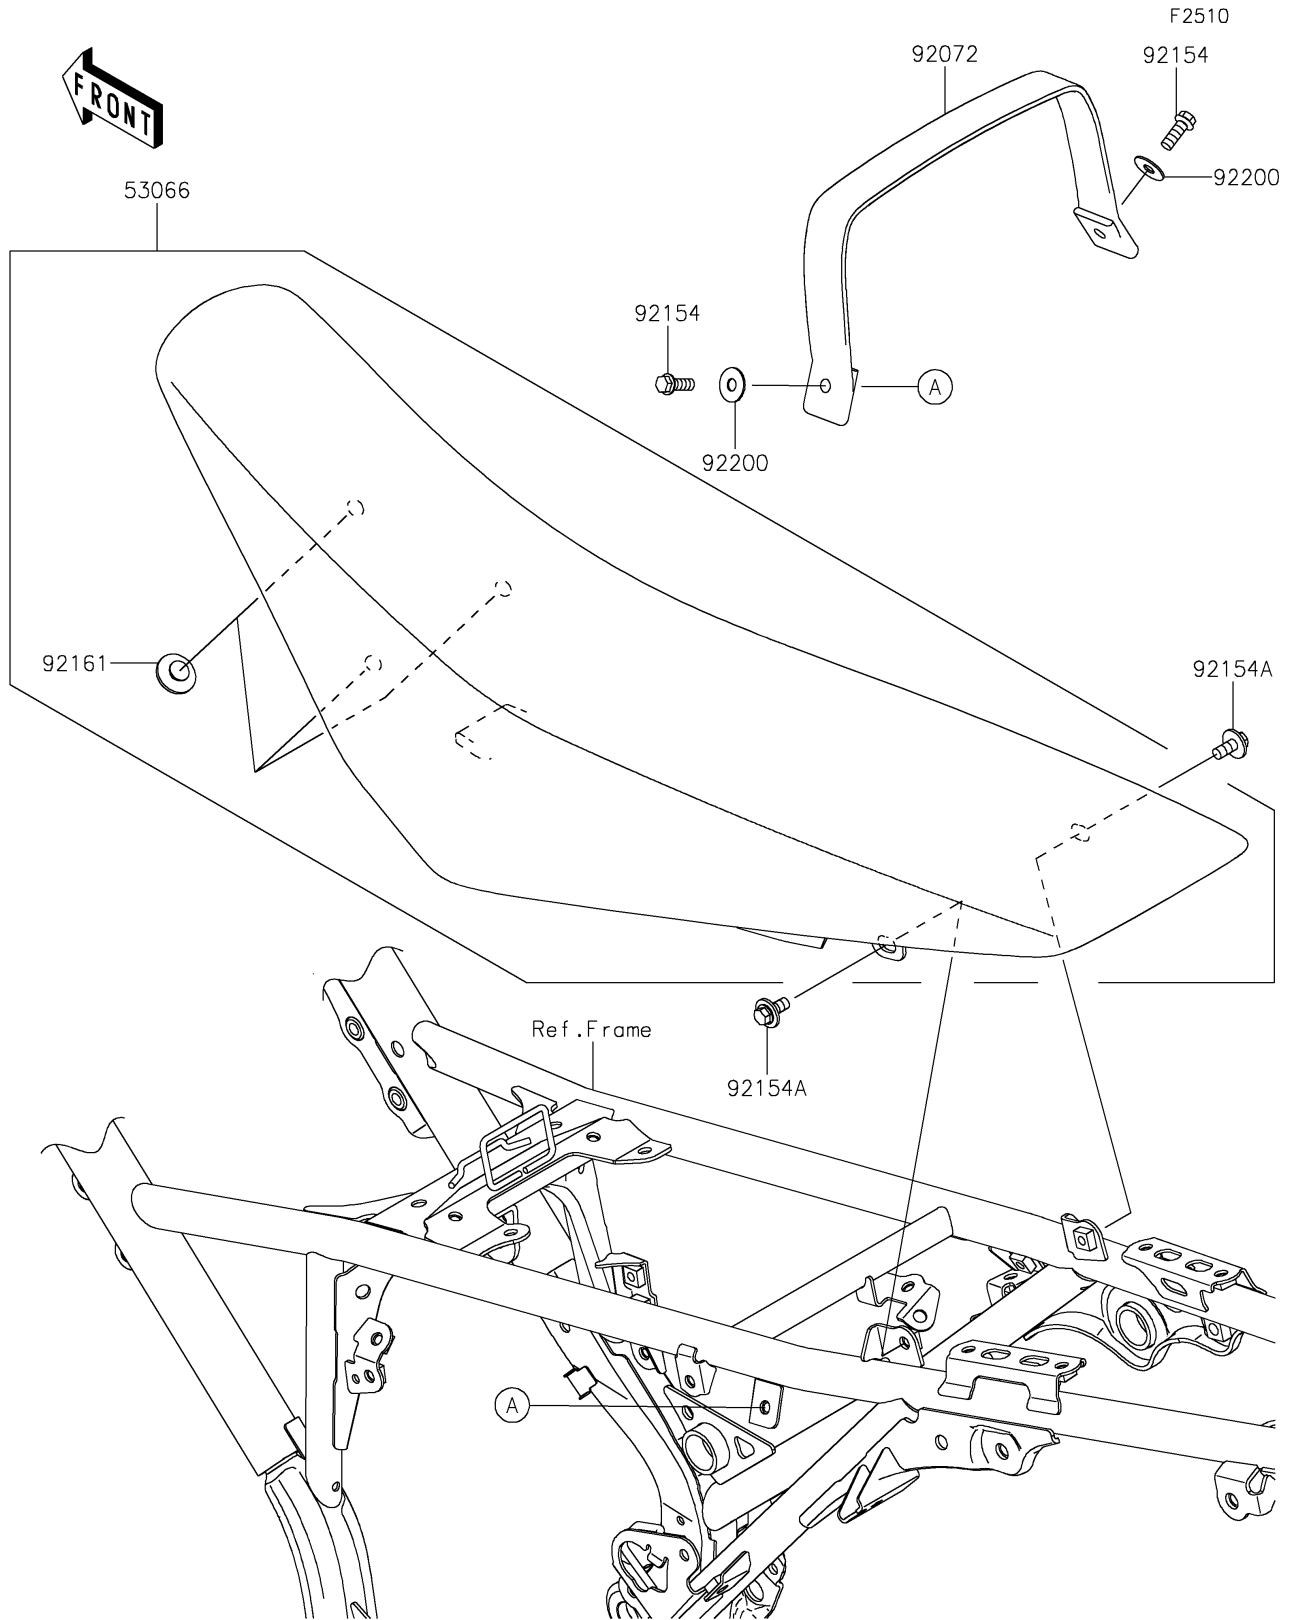

2021 KLX® 230 PARTS DIAGRAM

Seat

2021 KLX® 230 PARTS LIST

Seat

| ITEM NAME | PART NUMBER | QUANTITY |
|----------------------------------|---------------|----------|
| SEAT-ASSY,BLACK (Ref # 53066) | 53066-0692-MA | 1 |
| BAND,BLACK (Ref # 92072) | 92072-0837-MA | 1 |
| BOLT,FLANGED,6X16 (Ref # 92154) | 92154-0460 | 2 |
| BOLT,FLANGED,6X14 (Ref # 92154A) | 92154-1231 | 2 |
| DAMPER,8X22X10 (Ref # 92161) | 92161-1685 | 3 |
| WASHER,6.5X18X1 (Ref # 92200) | 92200-0544 | 2 |