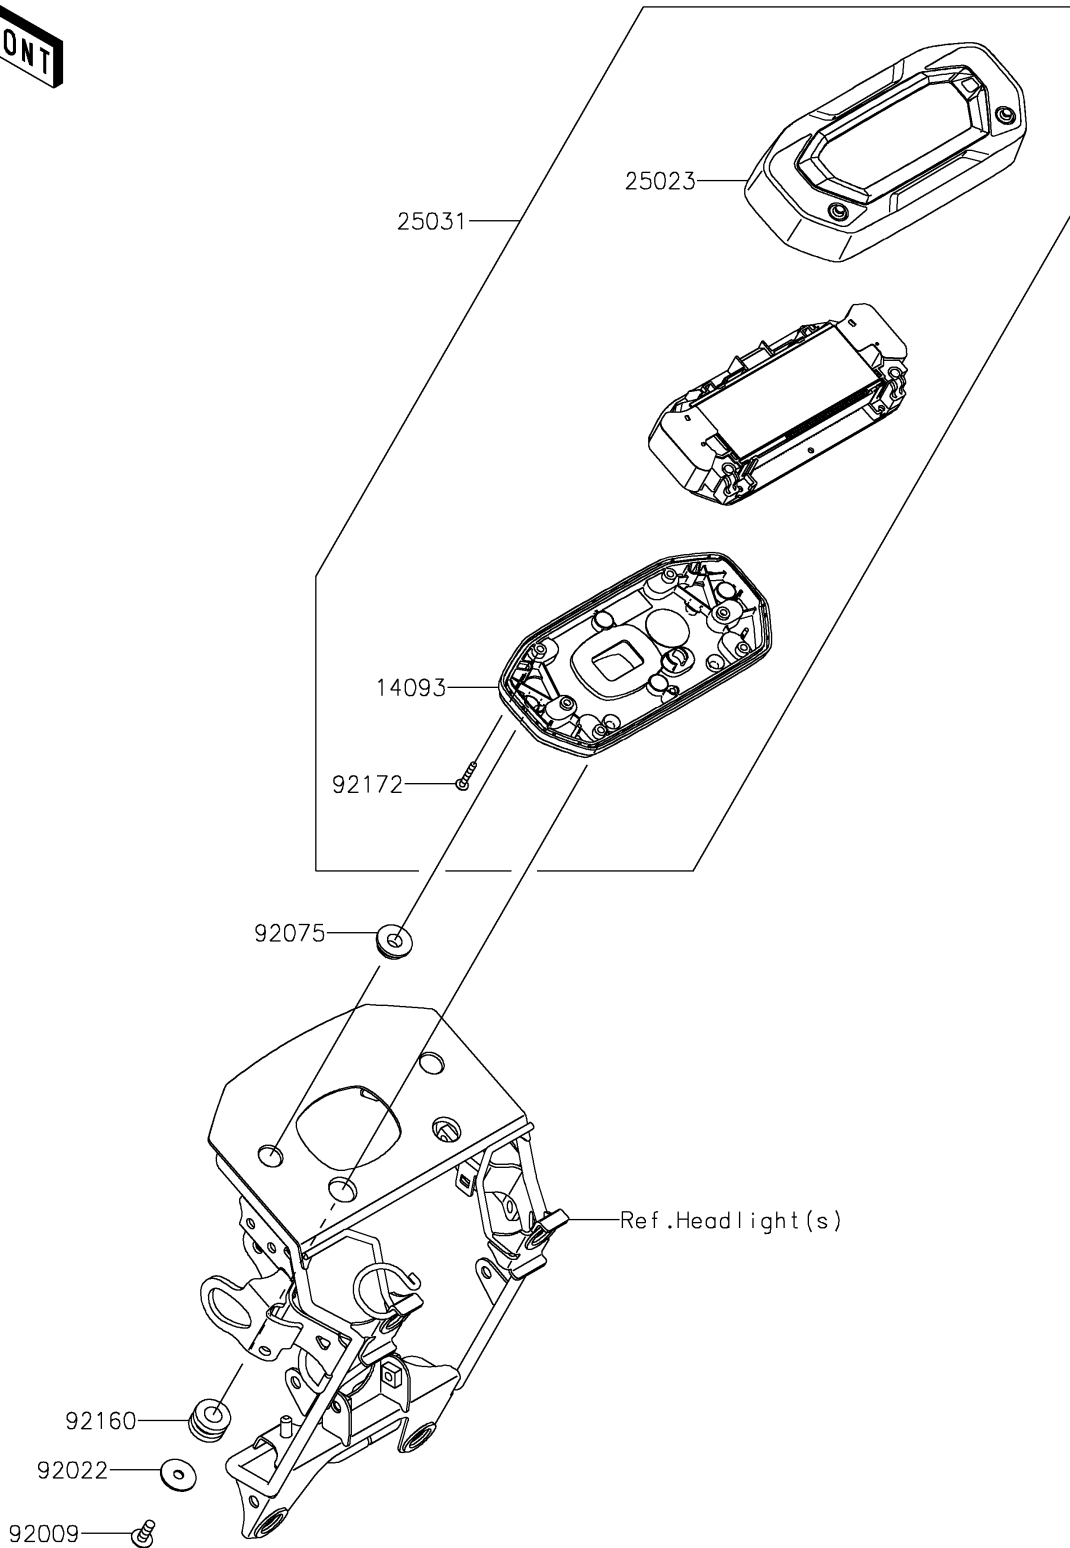

2021 KLX® 230 PARTS DIAGRAM

Meter(s)

F2530

2021 KLX® 230 PARTS LIST

Meter(s)

ITEM NAME	PART NUMBER	QUANTITY
COVER,METER (Ref # 14093)	14093-0941	1
COVER-METER CASE (Ref # 25023)	25023-0139	1
METER-ASSY,LCD (Ref # 25031)	25031-0851	1
SCREW,TAPPING,5X14 (Ref # 92009)	92009-1197	2
WASHER,5.5X20X1.2 (Ref # 92022)	92022-1405	2
DAMPER,RADIATOR GUARD (Ref # 92075)	92075-1469	2
DAMPER,10X20X12 (Ref # 92160)	92160-1167	2
SCREW,TAPPING,3X20 (Ref # 92172)	92172-1224	6