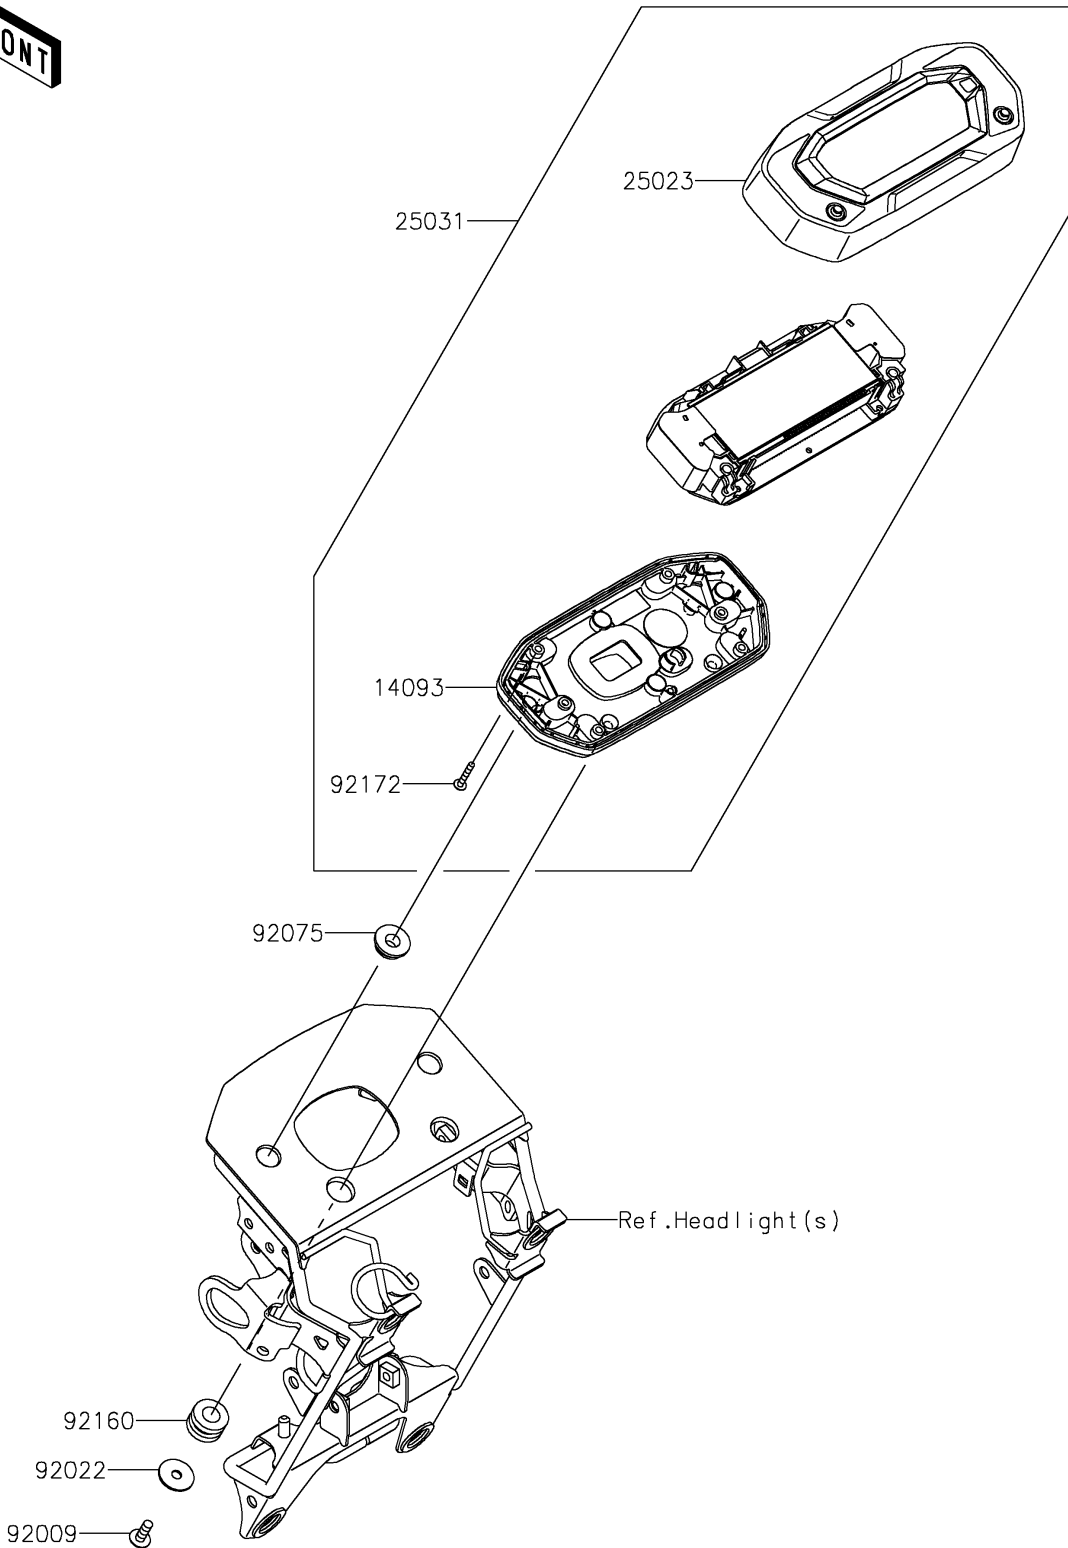

2021 KLX® 230 PARTS DIAGRAM

Meter(s)

F2530

2021 KLX® 230 PARTS LIST

Meter(s)

ITEM NAME	PART NUMBER	QUANTITY
COVER,METER (Ref # 14093)	14093-0941	1
COVER-METER CASE (Ref # 25023)	25023-0139	1
METER-ASSY,LCD (Ref # 25031)	25031-0851	1
SCREW,TAPPING,5X14 (Ref # 92009)	92009-1197	2
WASHER,5.5X20X1.2 (Ref # 92022)	92022-1405	2
DAMPER,RADIATOR GUARD (Ref # 92075)	92075-1469	2
DAMPER,10X20X12 (Ref # 92160)	92160-1167	2
SCREW,TAPPING,3X20 (Ref # 92172)	92172-1224	6