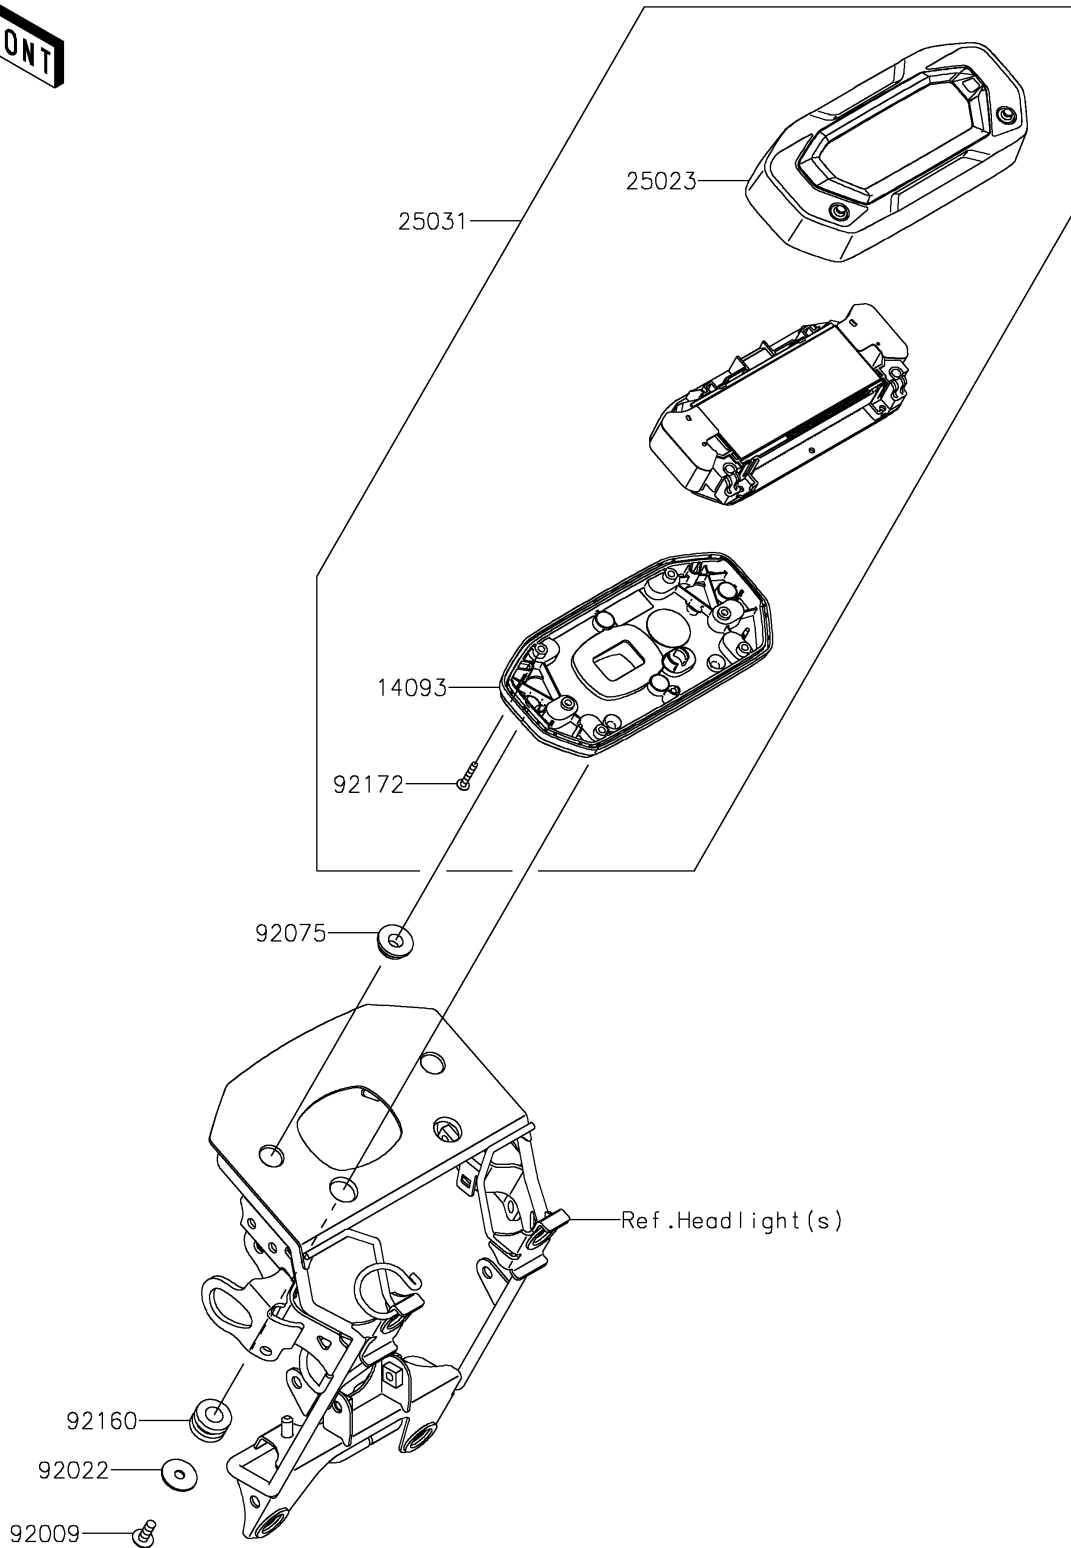

2021 KLX® 230 PARTS DIAGRAM

Meter(s)

F2530

2021 KLX® 230 PARTS LIST

Meter(s)

ITEM NAME	PART NUMBER	QUANTITY
COVER,METER (Ref # 14093)	14093-0941	1
COVER-METER CASE (Ref # 25023)	25023-0139	1
METER-ASSY,LCD (Ref # 25031)	25031-0851	1
SCREW,TAPPING,5X14 (Ref # 92009)	92009-1197	2
WASHER,5.5X20X1.2 (Ref # 92022)	92022-1405	2
DAMPER,RADIATOR GUARD (Ref # 92075)	92075-1469	2
DAMPER,10X20X12 (Ref # 92160)	92160-1167	2
SCREW,TAPPING,3X20 (Ref # 92172)	92172-1224	6