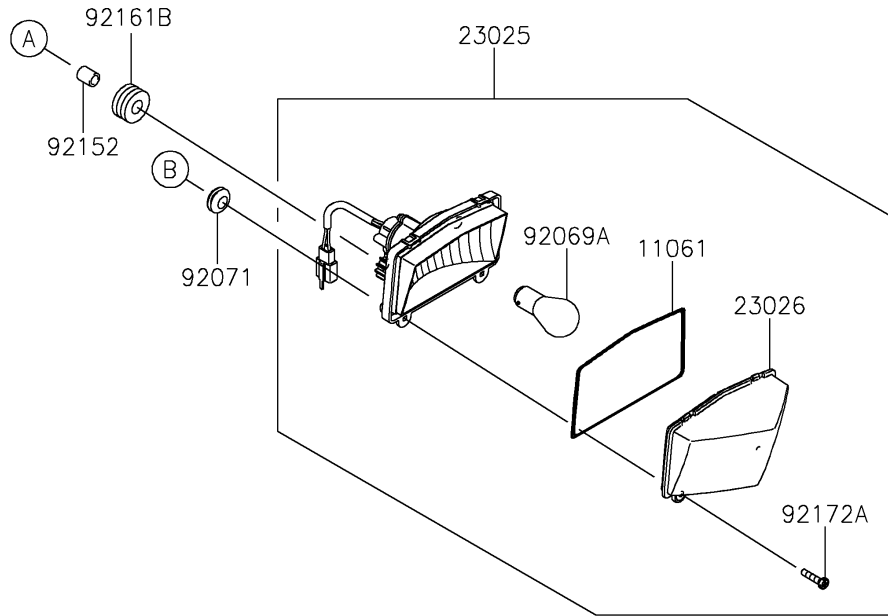

# 2021 KLX® 230 PARTS DIAGRAM

Taillight(s)

F2720

## 2021 KLX® 230 PARTS LIST

### Taillight(s)

ITEM NAME	PART NUMBER	QUANTITY
BRACKET,LICENSE PLATE (Ref # 11057)	11057-1046	1
GASKET,TAIL LAMP LENS (Ref # 11061)	11061-0393	1
BOLT-FLANGED,6X16 (Ref # 130)	130BA0616	2
COVER,LICENSE LAMP (Ref # 14093)	14093-0525	1
LAMP-ASSY,LICENCE (Ref # 23016)	23016-0604	1
LAMP-TAIL (Ref # 23025)	23025-0355	1
LENS,TAIL LAMP (Ref # 23026)	23026-0024	1
LENS,LICENSE LAMP (Ref # 23026A)	23026-0025	1
WASHER,6.5X16X1.0 (Ref # 92022)	92022-1093	2
BULB,12V 5W (Ref # 92069)	92069-1016	1
BULB,12V 21/5W (Ref # 92069A)	92069-1084	1
GROMMET (Ref # 92071)	92071-024	2
COLLAR,6.8X10X13 (Ref # 92152)	92152-0580	2
DAMPER (Ref # 92161)	92161-0776	2
DAMPER,6X18X18.2 (Ref # 92161A)	92161-1809	1
DAMPER,10X24X12 (Ref # 92161B)	92161-2112	2
SCREW,6X18 (Ref # 92172)	92172-0192	2
SCREW,4.2X19 (Ref # 92172A)	92172-0411	2
SCREW,TAPPING,5X16 (Ref # 92172B)	92172-0427	2
SCREW,4X12 (Ref # 92172C)	92172-0904	2
WASHER (Ref # 92200)	92200-1773	1