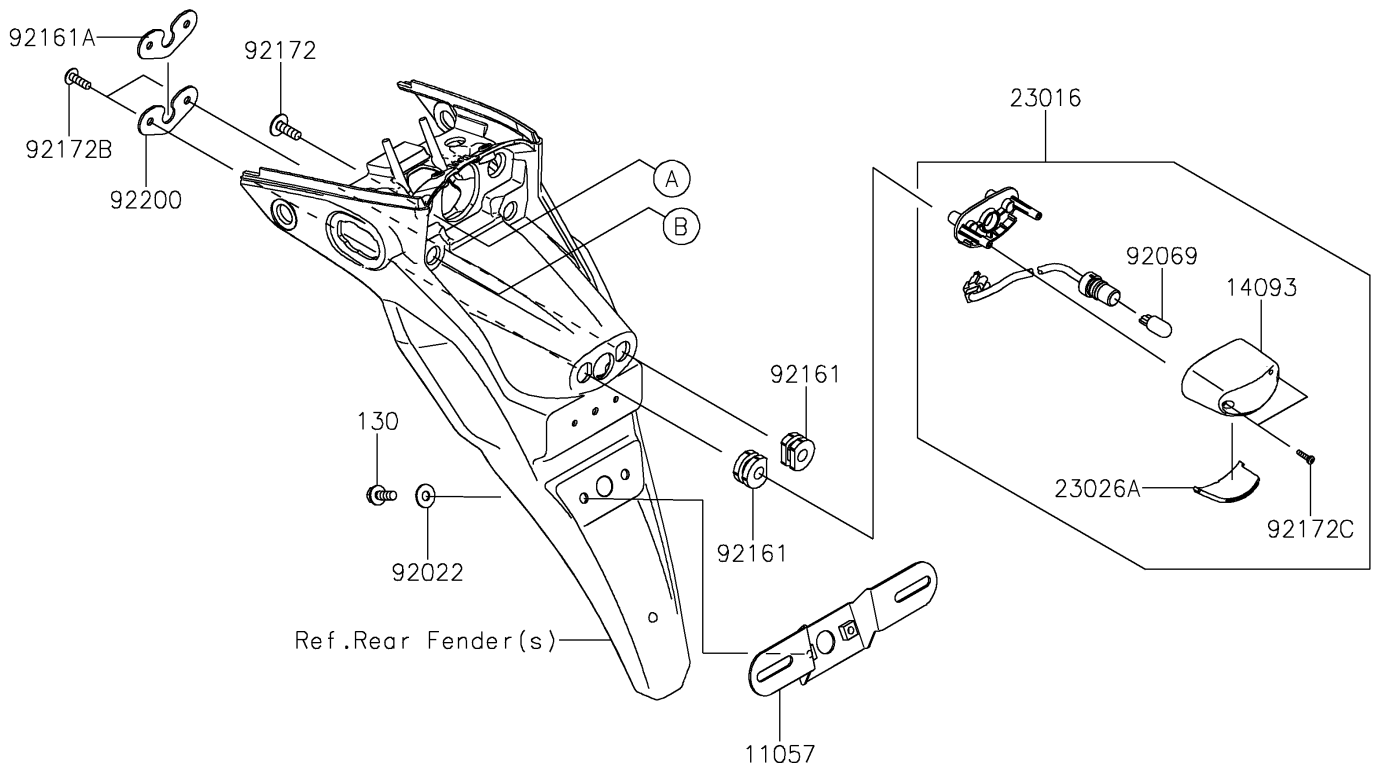

# 2021 KLX® 230 PARTS DIAGRAM

Taillight(s)

F2720

## 2021 KLX® 230 PARTS LIST

### Taillight(s)

ITEM NAME	PART NUMBER	QUANTITY
BRACKET,LICENSE PLATE (Ref # 11057)	11057-1046	1
GASKET,TAIL LAMP LENS (Ref # 11061)	11061-0393	1
BOLT-FLANGED,6X16 (Ref # 130)	130BA0616	2
COVER,LICENSE LAMP (Ref # 14093)	14093-0525	1
LAMP-ASSY,LICENCE (Ref # 23016)	23016-0604	1
LAMP-TAIL (Ref # 23025)	23025-0355	1
LENS,TAIL LAMP (Ref # 23026)	23026-0024	1
LENS,LICENSE LAMP (Ref # 23026A)	23026-0025	1
WASHER,6.5X16X1.0 (Ref # 92022)	92022-1093	2
BULB,12V 5W (Ref # 92069)	92069-1016	1
BULB,12V 21/5W (Ref # 92069A)	92069-1084	1
GROMMET (Ref # 92071)	92071-024	2
COLLAR,6.8X10X13 (Ref # 92152)	92152-0580	2
DAMPER (Ref # 92161)	92161-0776	2
DAMPER,6X18X18.2 (Ref # 92161A)	92161-1809	1
DAMPER,10X24X12 (Ref # 92161B)	92161-2112	2
SCREW,6X18 (Ref # 92172)	92172-0192	2
SCREW,4.2X19 (Ref # 92172A)	92172-0411	2
SCREW,TAPPING,5X16 (Ref # 92172B)	92172-0427	2
SCREW,4X12 (Ref # 92172C)	92172-0904	2
WASHER (Ref # 92200)	92200-1773	1