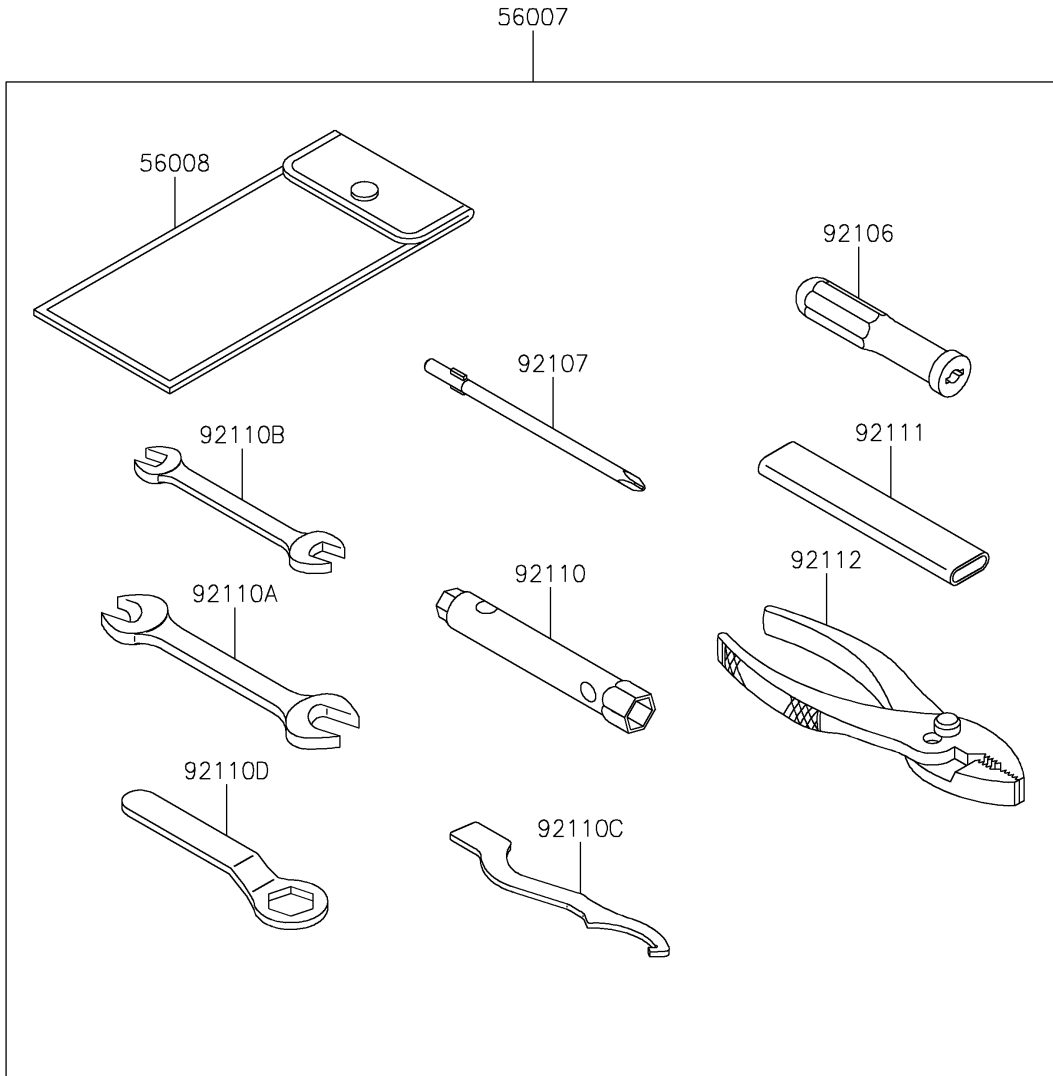

2021 KLX® 230 PARTS DIAGRAM

Owner's Tools

F2810

2021 KLX® 230 PARTS LIST

Owner's Tools

ITEM NAME	PART NUMBER	QUANTITY
TOOL-KIT (Ref # 56007)	56007-0165	1
BAG,TOOL (Ref # 56008)	56008-0050	1
GASKET-LIQUID,TB1211F,CLEAR (Ref # 92104)	92104-0004	1
GASKET-LIQUID,TB1216B,BLACK (Ref # 92104A)	92104-1064	1
GRIP-SCREW DRIVER (Ref # 92106)	92106-0005	1
TOOL-DRIVER,#2PHILLIPS (Ref # 92107)	92107-0022	1
TOOL-WRENCH,BOX,8X10 (Ref # 92110)	92110-0584	1
TOOL-WRENCH,OPEN END,14X17 (Ref # 92110A)	92110-0585	1
TOOL-WRENCH,OPEN END,12X14 (Ref # 92110B)	92110-0586	1
TOOL-WRENCH,SPRING ADJUST (Ref # 92110C)	92110-0624	1
TOOL-WRENCH,BOX END,22MM (Ref # 92110D)	92110-1191	1
TOOL-BAR (Ref # 92111)	92111-1057	1
TOOL-PLIERS (Ref # 92112)	92112-0008	1