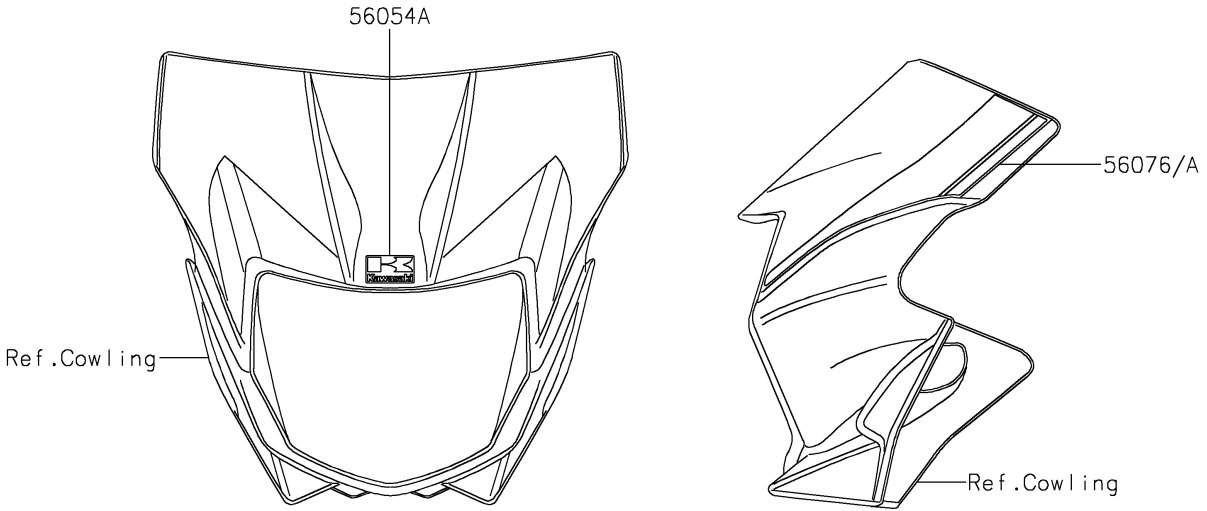

2021 KLX® 230 PARTS DIAGRAM

Decals

F2861

2021 KLX® 230 PARTS LIST

Decals

ITEM NAME	PART NUMBER	QUANTITY
MARK,SIDE COVER,KAWASAKI (Ref # 56054)	56054-2602	2
MARK,KAWASAKI (Ref # 56054A)	56054-2700	1
PATTERN,HEAD LAMP COVER,LH (Ref # 56076)	56076-1500	1
PATTERN,HEAD LAMP COVER,RH (Ref # 56076A)	56076-1501	1
PATTERN,SHROUD,LH (Ref # 56076B)	56076-1502	1
PATTERN,SHROUD,RH (Ref # 56076C)	56076-1503	1