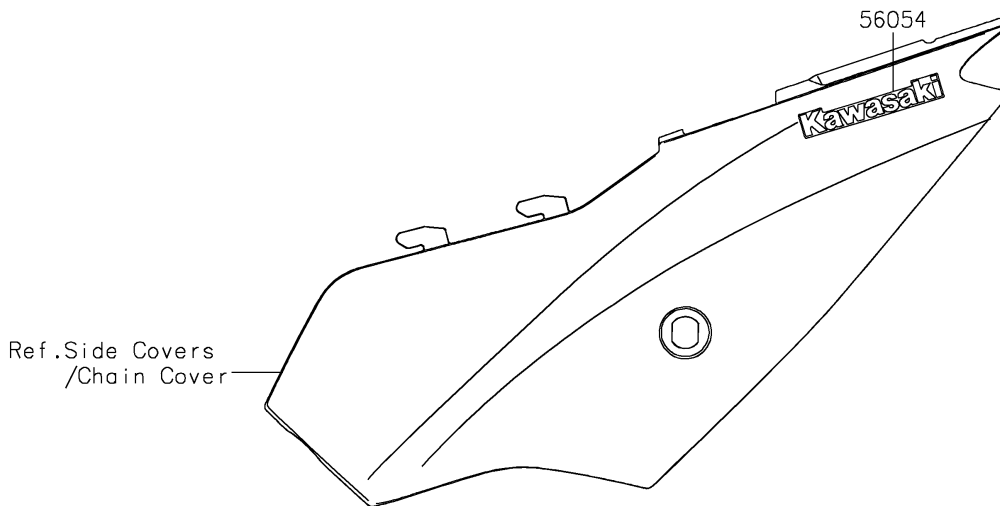

2021 KLX® 230 PARTS DIAGRAM

Decals

F2861

2021 KLX® 230 PARTS LIST

Decals

ITEM NAME	PART NUMBER	QUANTITY
MARK,SIDE COVER,KAWASAKI (Ref # 56054)	56054-2602	2
MARK,KAWASAKI (Ref # 56054A)	56054-2700	1
PATTERN,HEAD LAMP COVER,LH (Ref # 56076)	56076-1500	1
PATTERN,HEAD LAMP COVER,RH (Ref # 56076A)	56076-1501	1
PATTERN,SHROUD,LH (Ref # 56076B)	56076-1502	1
PATTERN,SHROUD,RH (Ref # 56076C)	56076-1503	1