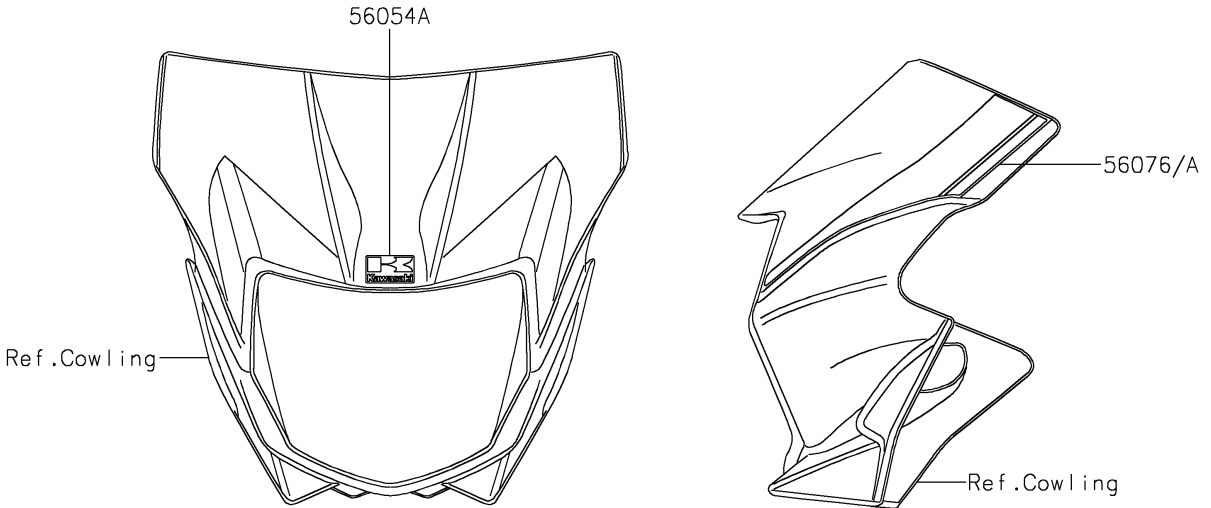

2021 KLX® 230 PARTS DIAGRAM

Decals

F2861

2021 KLX® 230 PARTS LIST

Decals

ITEM NAME	PART NUMBER	QUANTITY
MARK,SIDE COVER,KAWASAKI (Ref # 56054)	56054-2602	2
MARK,KAWASAKI (Ref # 56054A)	56054-2700	1
PATTERN,HEAD LAMP COVER,LH (Ref # 56076)	56076-1500	1
PATTERN,HEAD LAMP COVER,RH (Ref # 56076A)	56076-1501	1
PATTERN,SHROUD,LH (Ref # 56076B)	56076-1502	1
PATTERN,SHROUD,RH (Ref # 56076C)	56076-1503	1