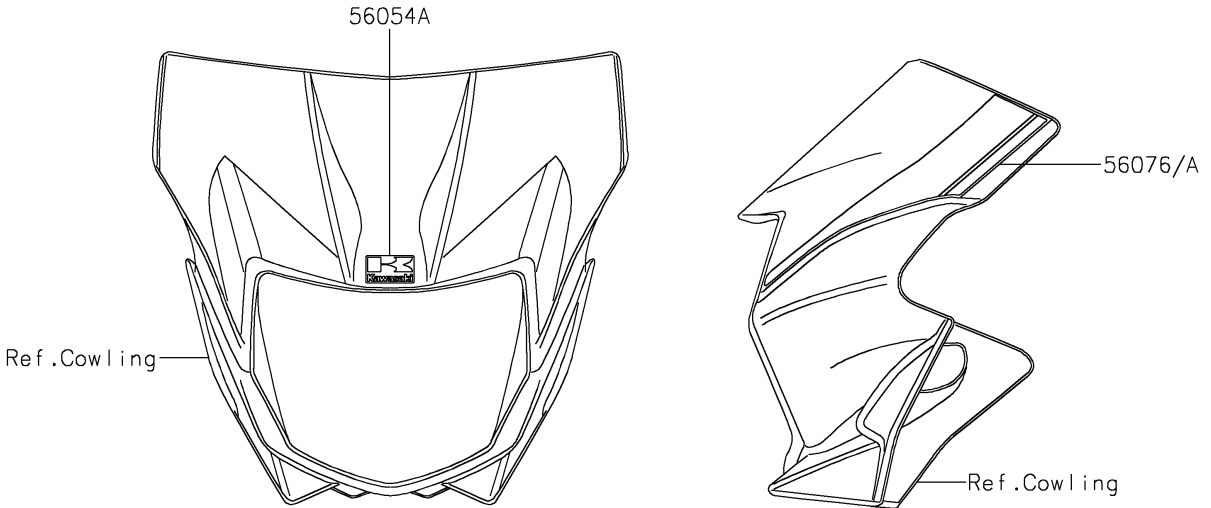

# 2021 KLX® 230 PARTS DIAGRAM

### Decals

ITEM NAME	PART NUMBER	QUANTITY
MARK,SIDE COVER,KAWASAKI (Ref # 56054)	56054-2602	2
MARK,KAWASAKI (Ref # 56054A)	56054-2700	1
PATTERN,HEAD LAMP COVER,LH (Ref # 56076)	56076-1500	1
PATTERN,HEAD LAMP COVER,RH (Ref # 56076A)	56076-1501	1
PATTERN,SHROUD,LH (Ref # 56076B)	56076-1502	1
PATTERN,SHROUD,RH (Ref # 56076C)	56076-1503	1