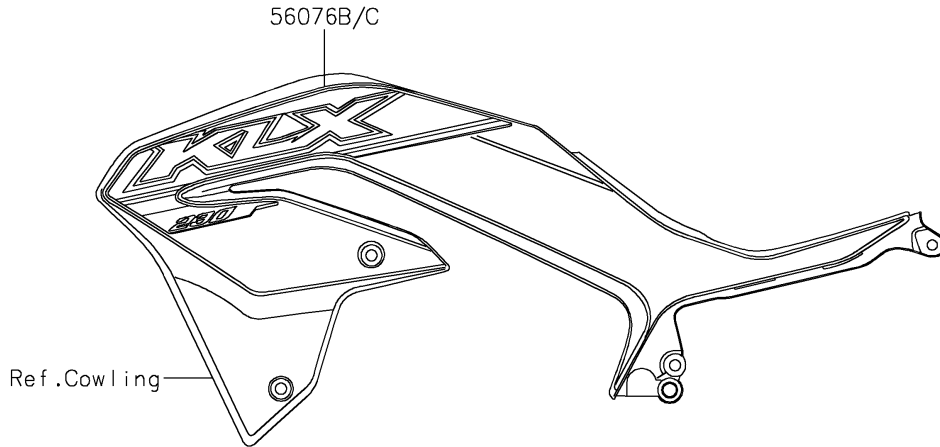

2021 KLX® 230 PARTS DIAGRAM

Decals

F2861

2021 KLX® 230 PARTS LIST

Decals

ITEM NAME	PART NUMBER	QUANTITY
MARK,SIDE COVER,KAWASAKI (Ref # 56054)	56054-2602	2
MARK,KAWASAKI (Ref # 56054A)	56054-2700	1
PATTERN,HEAD LAMP COVER,LH (Ref # 56076)	56076-1500	1
PATTERN,HEAD LAMP COVER,RH (Ref # 56076A)	56076-1501	1
PATTERN,SHROUD,LH (Ref # 56076B)	56076-1502	1
PATTERN,SHROUD,RH (Ref # 56076C)	56076-1503	1