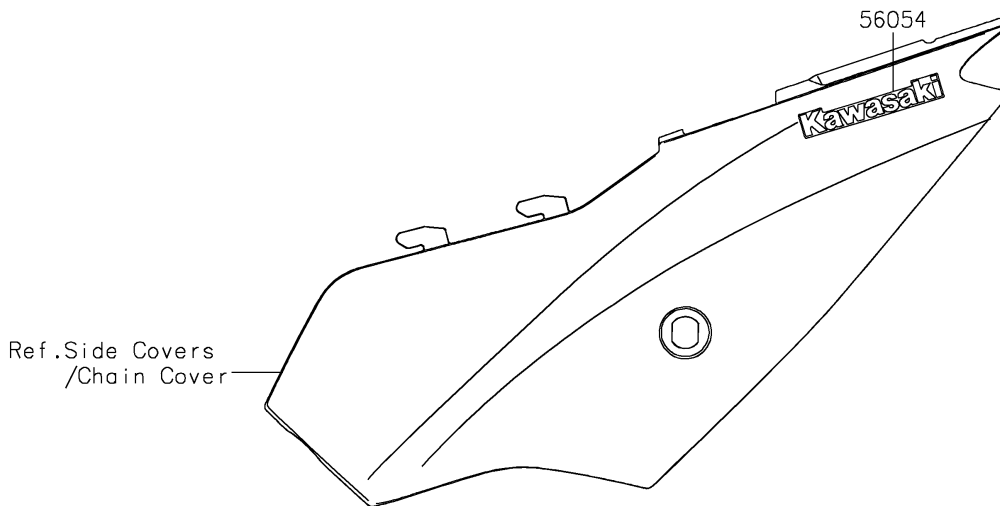

# 2021 KLX® 230 PARTS DIAGRAM

## Decals

F2861

### Decals

ITEM NAME	PART NUMBER	QUANTITY
MARK,SIDE COVER,KAWASAKI (Ref # 56054)	56054-2602	2
MARK,KAWASAKI (Ref # 56054A)	56054-2700	1
PATTERN,HEAD LAMP COVER,LH (Ref # 56076)	56076-1500	1
PATTERN,HEAD LAMP COVER,RH (Ref # 56076A)	56076-1501	1
PATTERN,SHROUD,LH (Ref # 56076B)	56076-1502	1
PATTERN,SHROUD,RH (Ref # 56076C)	56076-1503	1