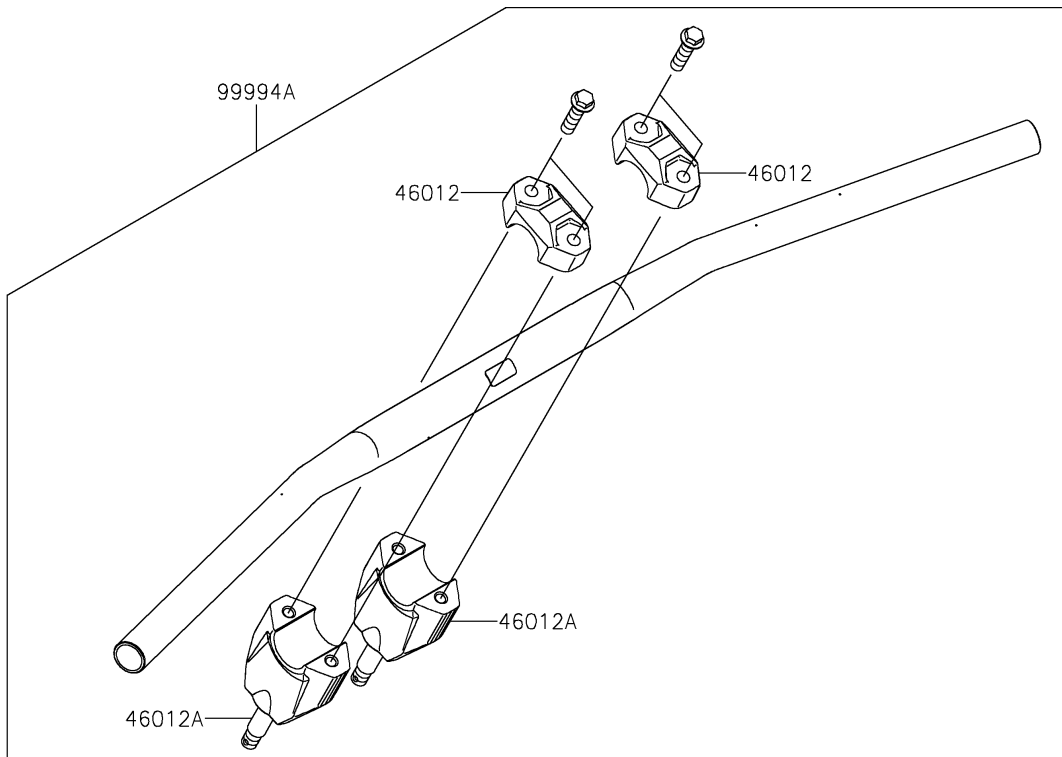

2021 KLX® 230 PARTS DIAGRAM

Accessory(Handle)

2021 KLX® 230 PARTS LIST

Accessory(Handle)

ITEM NAME	PART NUMBER	QUANTITY
HOLDER-HANDLE,UPP,P.SILVER (Ref # 46012)	46012-0359-458	2
HOLDER-HANDLE,LWR,P.SILVER (Ref # 46012A)	46012-0360-458	2
COVER-HANDLE,LH,EBONY (Ref # 59441)	59441-0045-6C	1
COVER-HANDLE,RH,EBONY (Ref # 59441A)	59441-0046-6C	1
NUT,LOCK,FLANGED,6MM (Ref # 92015)	92015-1603	2
BOLT,6X12 (Ref # 92151)	92151-1985	1
COLLAR,6.5X10.5X9.3 (Ref # 92152)	92152-1992	1
COLLAR,6.5X10.5X14 (Ref # 92152A)	92152-2302	1
COLLAR,6.5X15X3.4 (Ref # 92152B)	92152-2314	3
COLLAR (Ref # 92152C)	92152-2592	1
BOLT,FLANGED,6X16 (Ref # 92153)	92153-1059	1
BOLT (Ref # 92154)	92154-1670	1
BOLT (Ref # 92154A)	92154-2359	1
HAND GUARD,EBONY (Ref # 99994)	99994-1248-6C	1
FAT TYPE HANDLE BAR,P.SILVER (Ref # 99994A)	99994-1250-458	1
HANDLE-BAR PAD (Ref # 99994B)	99994-1274	1