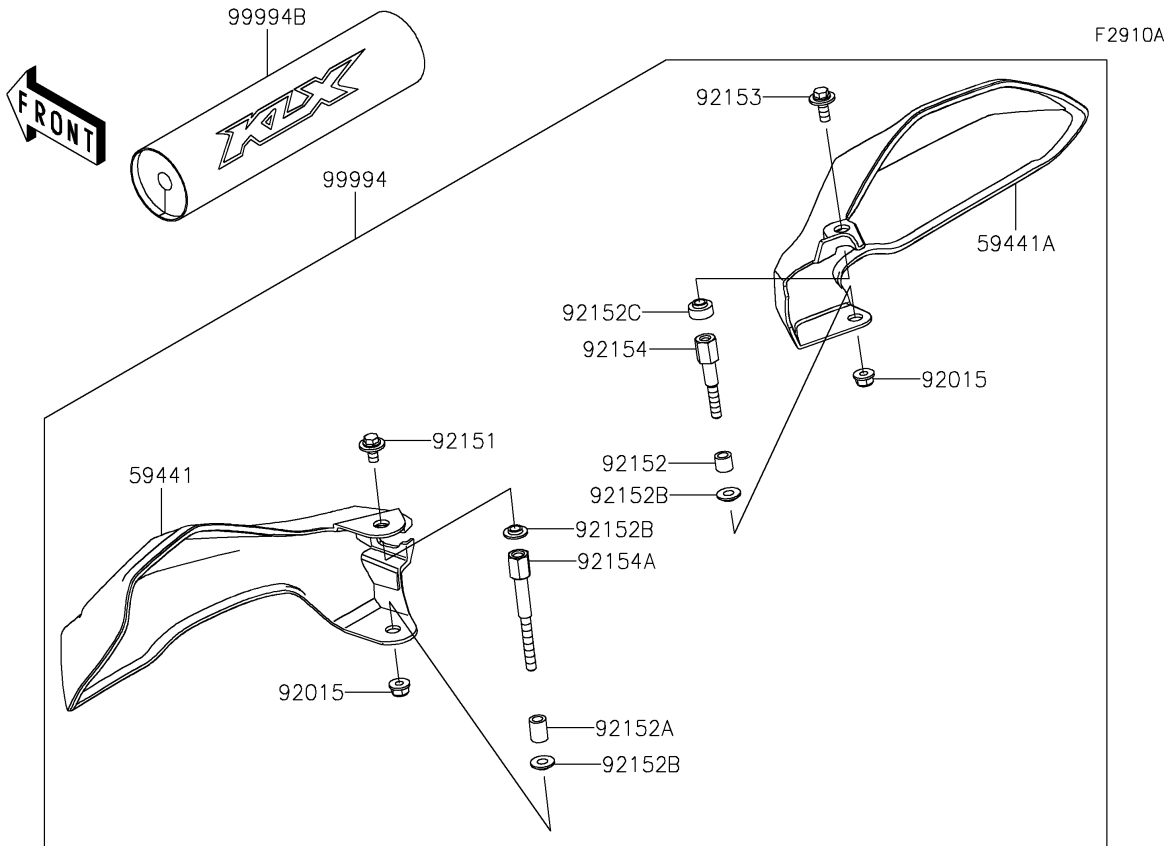

2021 KLX® 230 PARTS DIAGRAM

Accessory(Handle)

2021 KLX® 230 PARTS LIST

Accessory(Handle)

ITEM NAME	PART NUMBER	QUANTITY
HOLDER-HANDLE,UPP,P.SILVER (Ref # 46012)	46012-0359-458	2
HOLDER-HANDLE,LWR,P.SILVER (Ref # 46012A)	46012-0360-458	2
COVER-HANDLE,LH,EBONY (Ref # 59441)	59441-0045-6C	1
COVER-HANDLE,RH,EBONY (Ref # 59441A)	59441-0046-6C	1
NUT,LOCK,FLANGED,6MM (Ref # 92015)	92015-1603	2
BOLT,6X12 (Ref # 92151)	92151-1985	1
COLLAR,6.5X10.5X9.3 (Ref # 92152)	92152-1992	1
COLLAR,6.5X10.5X14 (Ref # 92152A)	92152-2302	1
COLLAR,6.5X15X3.4 (Ref # 92152B)	92152-2314	3
COLLAR (Ref # 92152C)	92152-2592	1
BOLT,FLANGED,6X16 (Ref # 92153)	92153-1059	1
BOLT (Ref # 92154)	92154-1670	1
BOLT (Ref # 92154A)	92154-2359	1
HAND GUARD,EBONY (Ref # 99994)	99994-1248-6C	1
FAT TYPE HANDLE BAR,P.SILVER (Ref # 99994A)	99994-1250-458	1
HANDLE-BAR PAD (Ref # 99994B)	99994-1274	1