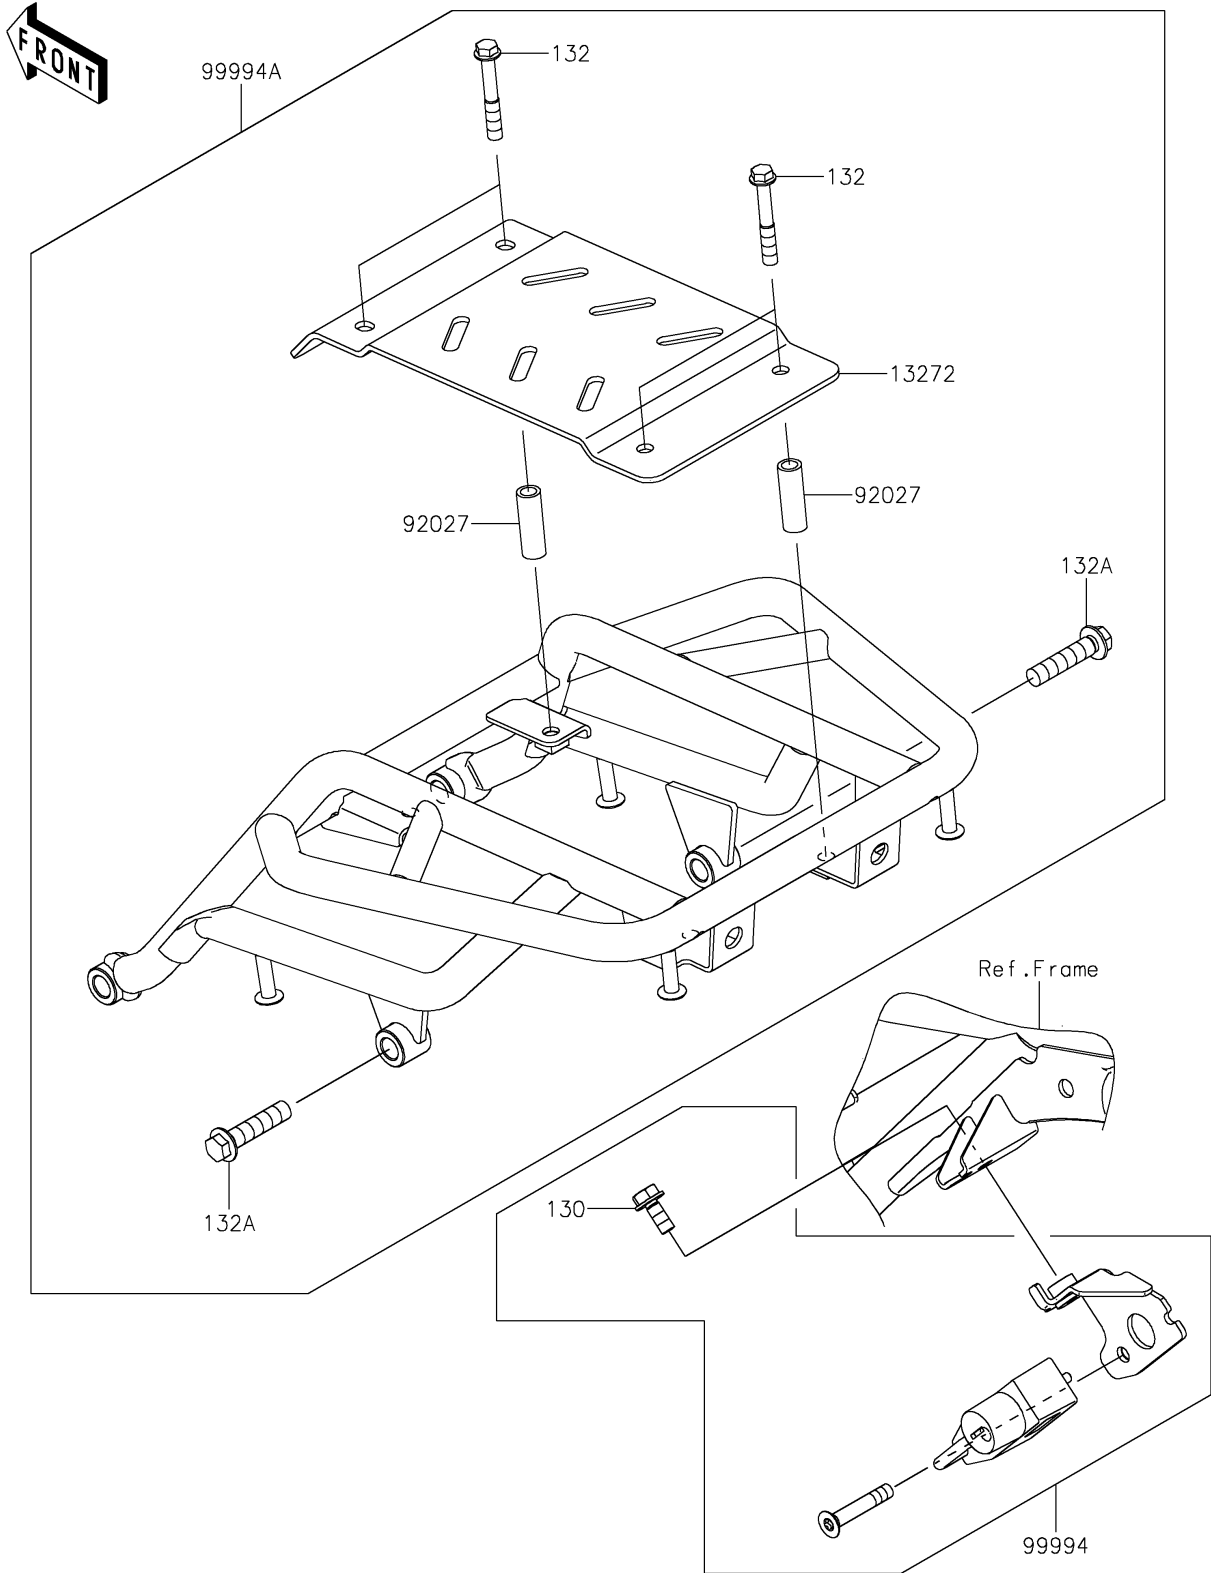

# 2021 KLX® 230 PARTS DIAGRAM

Accessory(Helmet Lock and Carrier)

F2910C

## 2021 KLX® 230 PARTS LIST

Accessory(Helmet Lock and Carrier)

ITEM NAME	PART NUMBER	QUANTITY
BOLT-FLANGED,6X14 (Ref # 130)	130BA0614	1
BOLT-FLANGED-SMALL,6X40 (Ref # 132)	132BA0640	4
PLATE (Ref # 13272)	13272-2731	1
BOLT-FLANGED-SMALL,8X35 (Ref # 132A)	132BA0835	4
COLLAR,6.8X10X30 (Ref # 92027)	92027-209	4
HELMET LOCK (Ref # 99994)	99994-1279	1
CARRIER (Ref # 99994A)	99994-1280	1