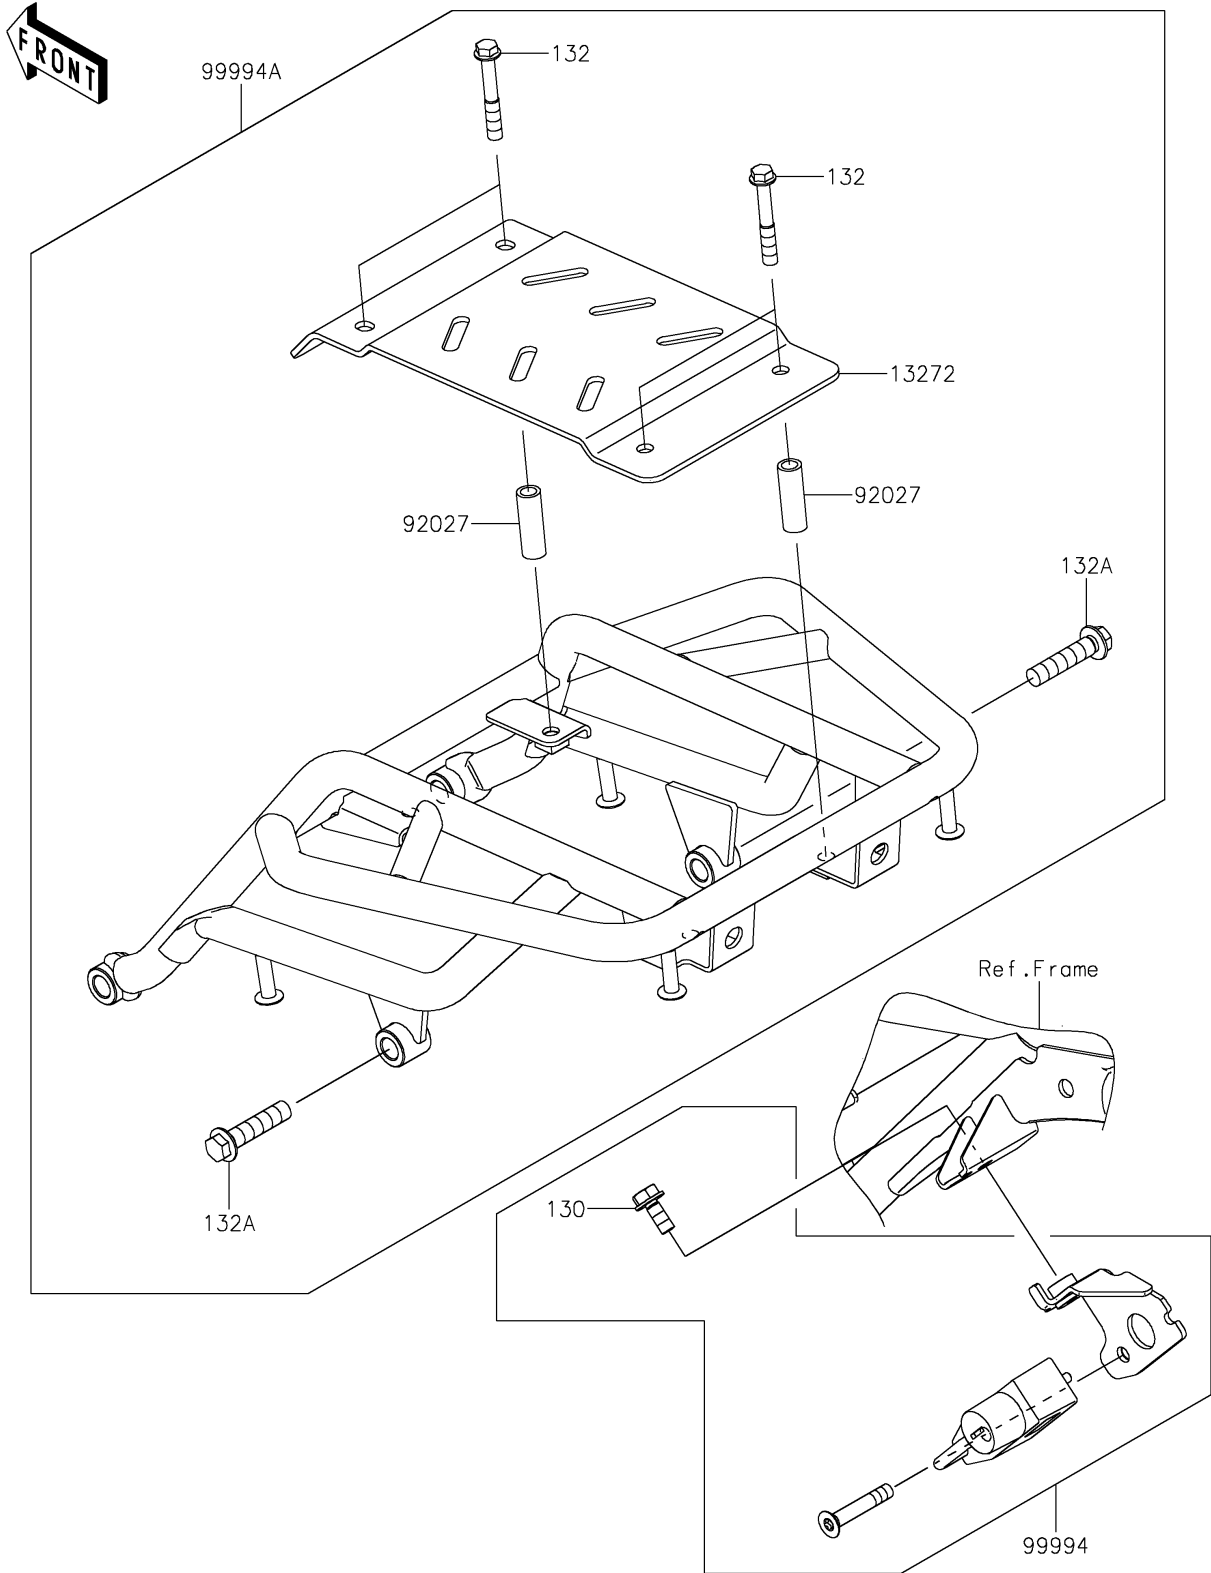

2021 KLX® 230 PARTS DIAGRAM

Accessory(Helmet Lock and Carrier)

F2910C

2021 KLX® 230 PARTS LIST

Accessory(Helmet Lock and Carrier)

ITEM NAME	PART NUMBER	QUANTITY
BOLT-FLANGED,6X14 (Ref # 130)	130BA0614	1
BOLT-FLANGED-SMALL,6X40 (Ref # 132)	132BA0640	4
PLATE (Ref # 13272)	13272-2731	1
BOLT-FLANGED-SMALL,8X35 (Ref # 132A)	132BA0835	4
COLLAR,6.8X10X30 (Ref # 92027)	92027-209	4
HELMET LOCK (Ref # 99994)	99994-1279	1
CARRIER (Ref # 99994A)	99994-1280	1