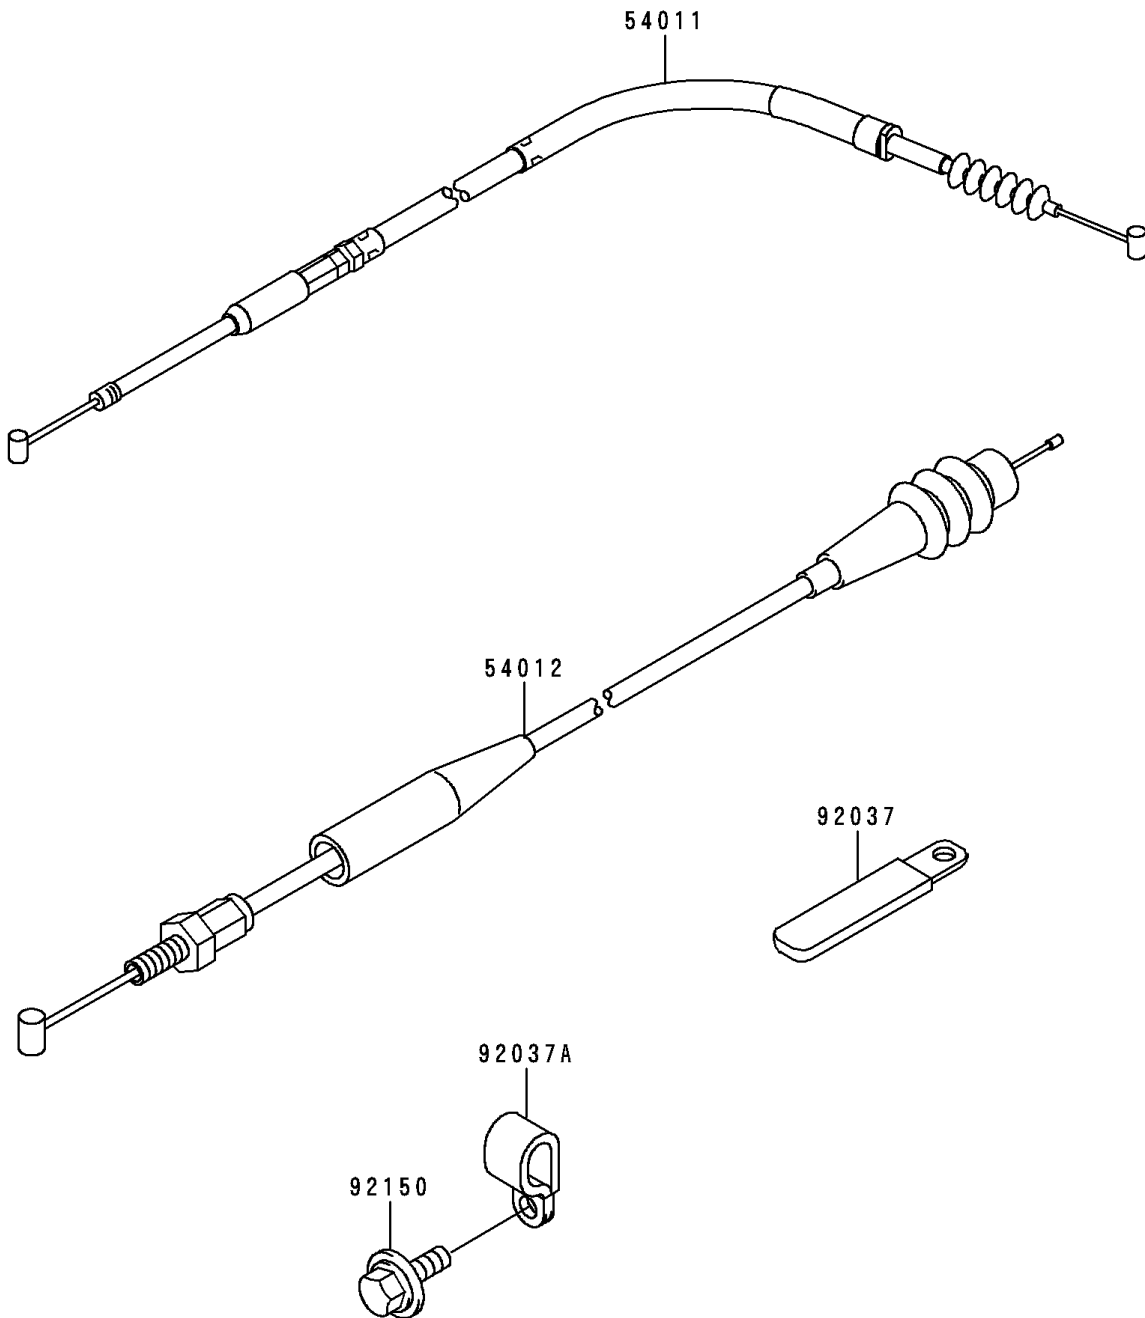

1998 KX250 PARTS DIAGRAM

Cables

F 25 40

1998 KX250 PARTS LIST

Cables

ITEM NAME	PART NUMBER	QUANTITY
CABLE-CLUTCH (Ref # 54011)	54011-1365	1
CABLE-THROTTLE (Ref # 54012)	54012-1561	1
CLAMP,L=45 (Ref # 92037)	92037-1539	1
CLAMP (Ref # 92037A)	92037-1608	1
BOLT,6X14 (Ref # 92150)	92150-1340	1