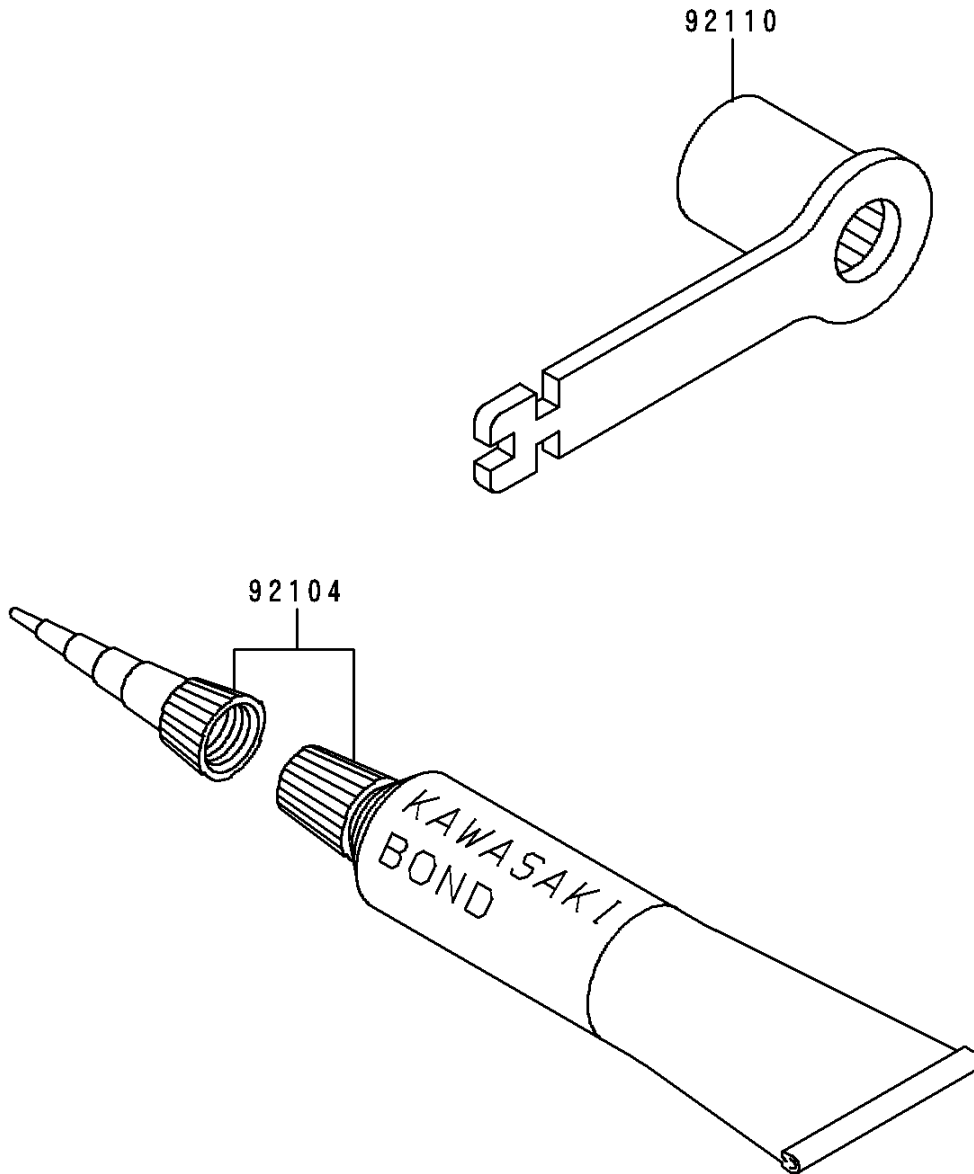

1998 KX250 PARTS DIAGRAM

Owner's Tools

F2810

1998 KX250 PARTS LIST

Owner's Tools

ITEM NAME	PART NUMBER	QUANTITY
GASKET-LIQUID,TUBE,100G,SILVER (Ref # 92104)	92104-002	1
TOOL-WRENCH,BOX,21MM&SPOKE (Ref # 92110)	92110-1176	1